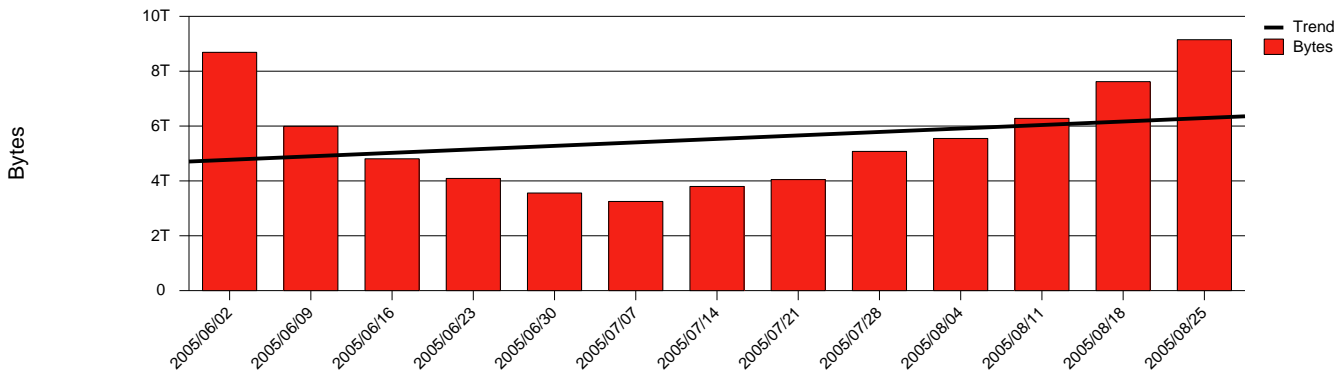

# Monthly Health Report

Report for 2005/08/31, Subject: SUNET-A-SKOVDE-HIS

LAN/WAN

Total Network Volume by Month

Total Network Volume by Week

Total Network Volume by Day

Situations to Watch

Rank	Element Name	Variable	Threshold	Monthly Average		Days to (from)
			Value	Actual	Predicted	Threshold
1	his1-SRP(Out)	Volume (Bandwidth %)	80.000	2.497	3.503	Increasing
2	his1-SRP(In)	Volume (Bandwidth %)	80.000	1.174	1.489	Increasing
3	his2-SRP(In)	Volume (Bandwidth %)	80.000	0.001	0.006	Increasing
4	his1-SRP(In)	Errors (% Frames)	5.000	0.000	0.000	Decreasing
5	his2-SRP(Out)	Volume (Bandwidth %)	80.000	0.001	0.000	Decreasing