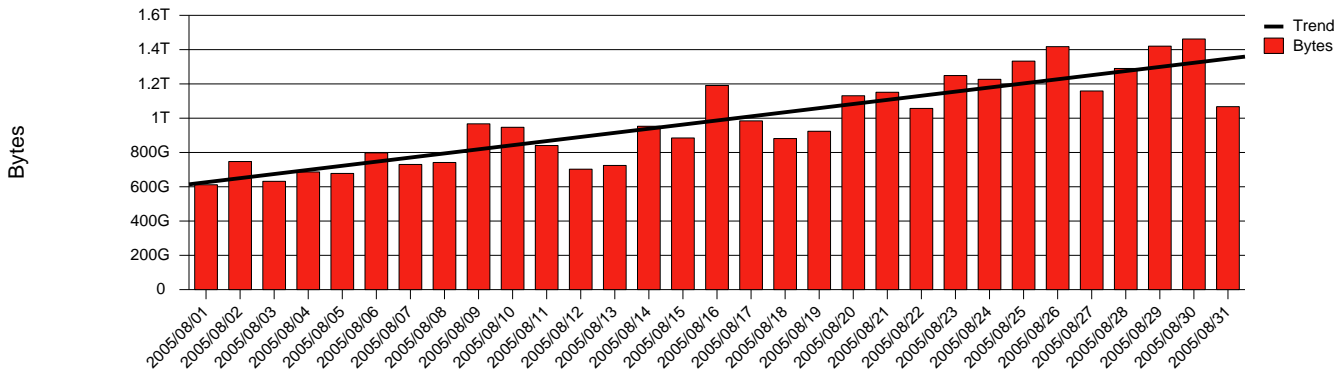

# Monthly Health Report

Report for 2005/08/31, Subject: SUNET-A-SKOVDE-HIS

LAN/WAN

Total Network Volume by Month

Total Network Volume by Week

Total Network Volume by Day

Situations to Watch

Rank	Element Name	Variable	Threshold	Monthly Average		Days to (from)
			Value	Actual	Predicted	Threshold
1	his1-SRP(Out)	Volume (Bandwidth %)	80.000	2.497	3.503	Increasing
2	his1-SRP(In)	Volume (Bandwidth %)	80.000	1.174	1.489	Increasing
3	his2-SRP(In)	Volume (Bandwidth %)	80.000	0.001	0.006	Increasing
4	his1-SRP(In)	Errors (% Frames)	5.000	0.000	0.000	Decreasing
5	his2-SRP(Out)	Volume (Bandwidth %)	80.000	0.001	0.000	Decreasing