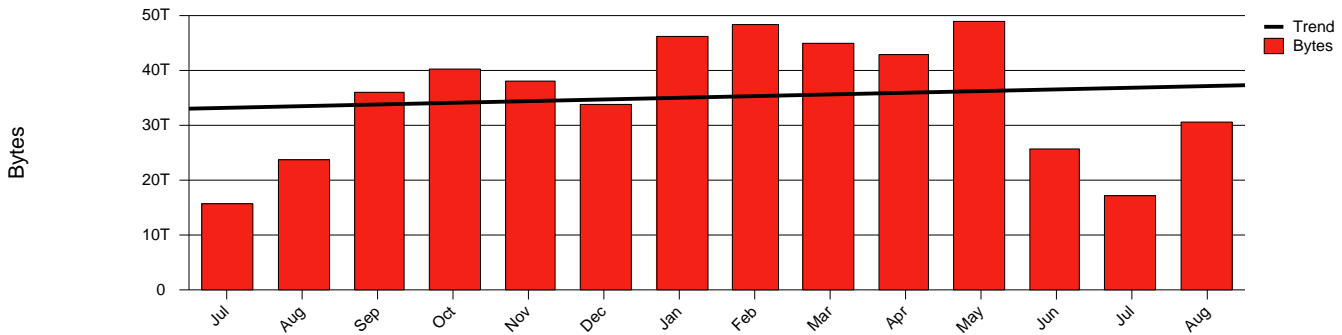

# Monthly Health Report

Report for 2005/08/31, Subject: SUNET-A-SKOVDE-HIS

LAN/WAN

Total Network Volume by Month

Total Network Volume by Week

Total Network Volume by Day

Situations to Watch

Rank	Element Name	Variable	Threshold	Monthly Average		Days to (from)
			Value	Actual	Predicted	Threshold
1	his1-SRP(Out)	Volume (Bandwidth %)	80.000	2.497	3.503	Increasing
2	his1-SRP(In)	Volume (Bandwidth %)	80.000	1.174	1.489	Increasing
3	his2-SRP(In)	Volume (Bandwidth %)	80.000	0.001	0.006	Increasing
4	his1-SRP(In)	Errors (% Frames)	5.000	0.000	0.000	Decreasing
5	his2-SRP(Out)	Volume (Bandwidth %)	80.000	0.001	0.000	Decreasing