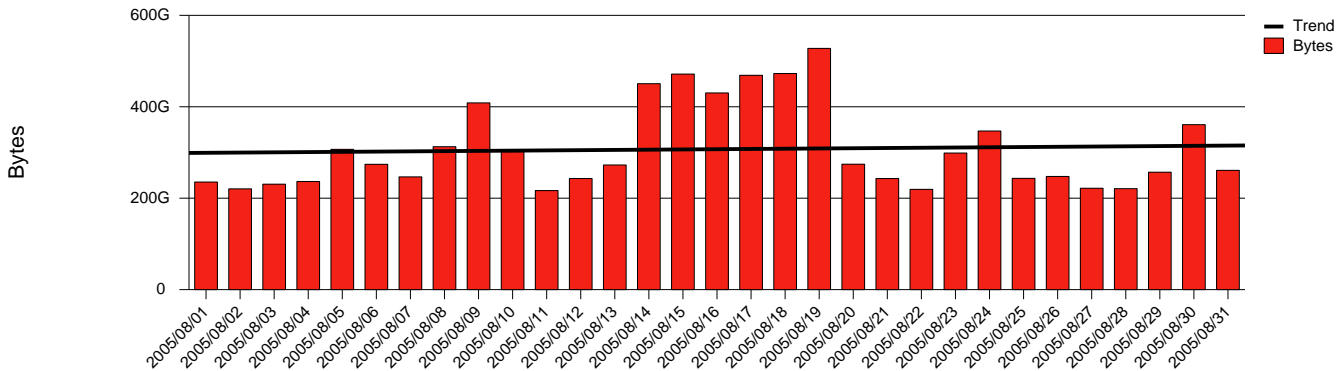

Monthly Health Report

Report for 2005/08/31, Subject: SUNET-A-KIRUNA-IRF

LAN/WAN

Total Network Volume by Month

Total Network Volume by Week

Total Network Volume by Day

Situations to Watch

Rank	Element Name	Variable	Threshold	Monthly Average		Days to (from) Threshold
			Value	Actual	Predicted	
1	irf1-SRP(Out)	Volume (Bandwidth %)	80.000	0.729	0.624	Increasing
2	irf1-SRP(In)	Volume (Bandwidth %)	80.000	0.414	0.331	Increasing
3	irf2-SRP(In)	Volume (Bandwidth %)	80.000	0.001	0.001	Decreasing
4	irf2-SRP(Out)	Volume (Bandwidth %)	80.000	0.000	0.000	Decreasing
5	irf1-SRP(In)	Errors (% Frames)	5.000	0.000	0.000	Decreasing