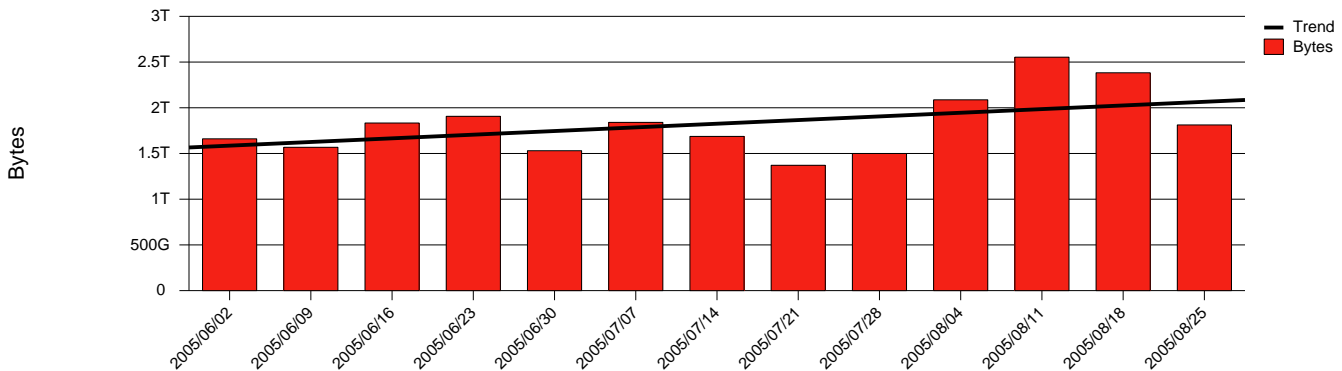

Monthly Health Report

Report for 2005/08/31, Subject: SUNET-A-KIRUNA-IRF

LAN/WAN

Total Network Volume by Month

Total Network Volume by Week

Total Network Volume by Day

Situations to Watch

Rank	Element Name	Variable	Threshold	Monthly Average		Days to (from) Threshold
			Value	Actual	Predicted	
1	irf1-SRP(Out)	Volume (Bandwidth %)	80.000	0.729	0.624	Increasing
2	irf1-SRP(In)	Volume (Bandwidth %)	80.000	0.414	0.331	Increasing
3	irf2-SRP(In)	Volume (Bandwidth %)	80.000	0.001	0.001	Decreasing
4	irf2-SRP(Out)	Volume (Bandwidth %)	80.000	0.000	0.000	Decreasing
5	irf1-SRP(In)	Errors (% Frames)	5.000	0.000	0.000	Decreasing