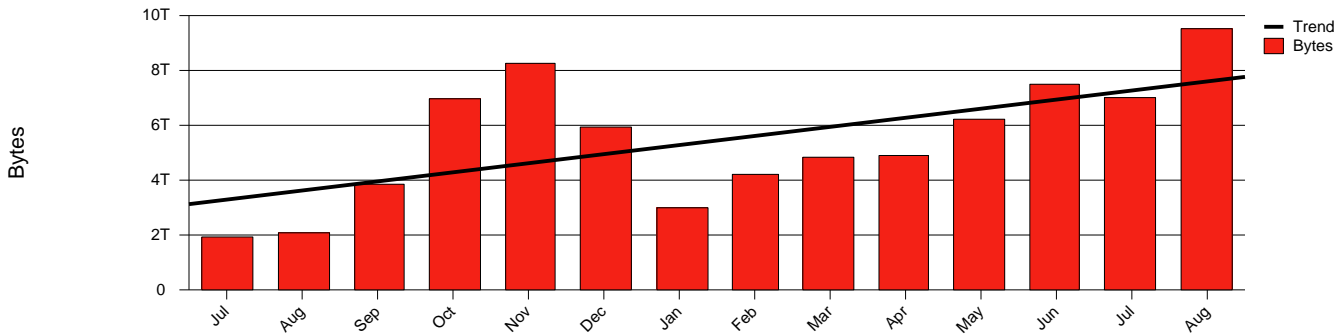

Monthly Health Report

Report for 2005/08/31, Subject: SUNET-A-KIRUNA-IRF

LAN/WAN

Total Network Volume by Month

Total Network Volume by Week

Total Network Volume by Day

Situations to Watch

Rank	Element Name	Variable	Threshold	Monthly Average		Days to (from) Threshold
			Value	Actual	Predicted	
1	irf1-SRP(Out)	Volume (Bandwidth %)	80.000	0.729	0.624	Increasing
2	irf1-SRP(In)	Volume (Bandwidth %)	80.000	0.414	0.331	Increasing
3	irf2-SRP(In)	Volume (Bandwidth %)	80.000	0.001	0.001	Decreasing
4	irf2-SRP(Out)	Volume (Bandwidth %)	80.000	0.000	0.000	Decreasing
5	irf1-SRP(In)	Errors (% Frames)	5.000	0.000	0.000	Decreasing