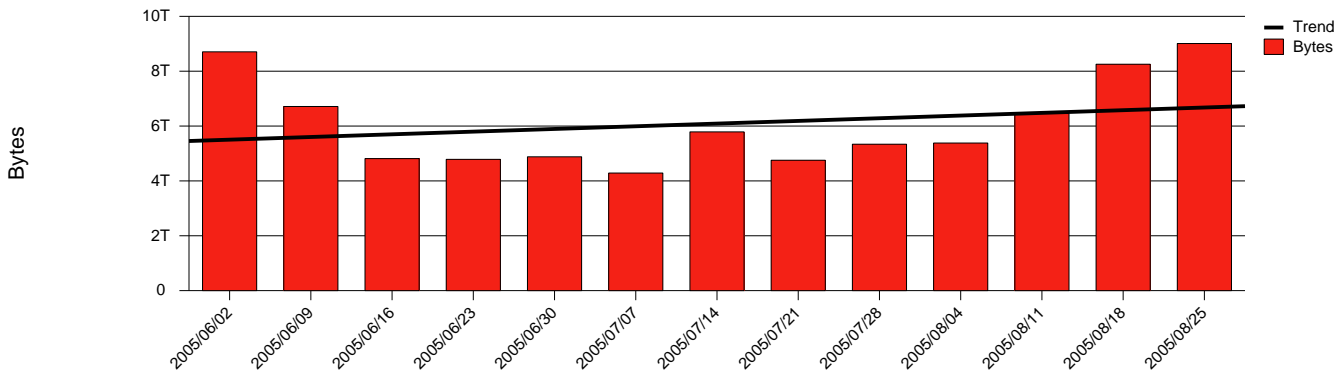

Monthly Health Report

Report for 2005/08/31, Subject: SUNET-A-KALMAR-HIK

LAN/WAN

Total Network Volume by Month

Total Network Volume by Week

Total Network Volume by Day

Situations to Watch

Rank	Element Name	Variable	Threshold	Monthly Average		Days to (from) Threshold
			Value	Actual	Predicted	
1	hik1-SRP(In)	Errors (% Frames)	5.000	0.000	0.000	Increasing
2	hik1-SRP(In)	Discards (% Frames)	10.000	0.000	0.000	Increasing
3	hik1-SRP(In)	Volume (Bandwidth %)	80.000	1.471	1.723	Decreasing
4	hik1-SRP(Out)	Volume (Bandwidth %)	80.000	2.113	2.436	Decreasing
5	hik2-SRP(In)	Volume (Bandwidth %)	80.000	0.002	0.002	Decreasing
6	hik2-SRP(In)	Errors (% Frames)	5.000	0.000	0.180	Decreasing
7	hik2-SRP(Out)	Volume (Bandwidth %)	80.000	0.185	0.029	Decreasing