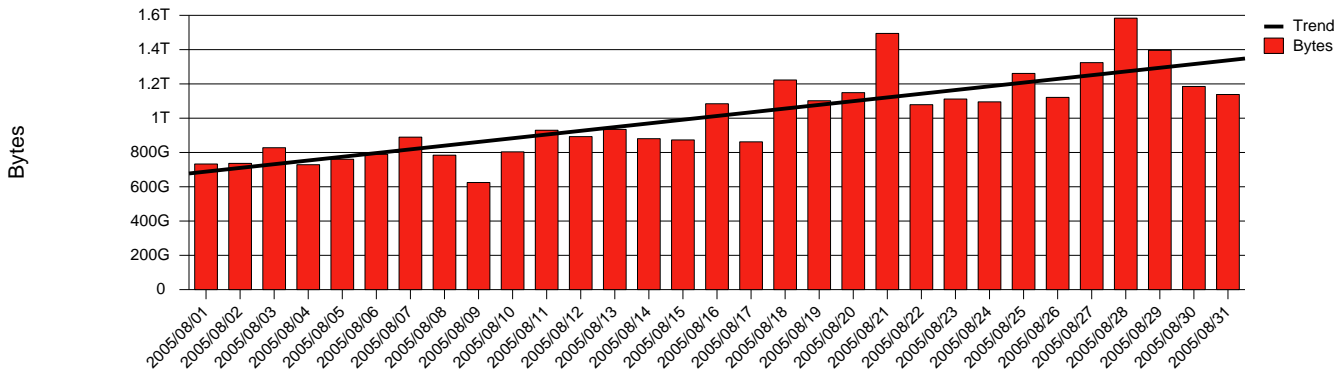

Monthly Health Report

Report for 2005/08/31, Subject: SUNET-A-KALMAR-HIK

LAN/WAN

Total Network Volume by Month

Total Network Volume by Week

Total Network Volume by Day

Situations to Watch

Rank	Element Name	Variable	Threshold	Monthly Average		Days to (from) Threshold
			Value	Actual	Predicted	
1	hik1-SRP(In)	Errors (% Frames)	5.000	0.000	0.000	Increasing
2	hik1-SRP(In)	Discards (% Frames)	10.000	0.000	0.000	Increasing
3	hik1-SRP(In)	Volume (Bandwidth %)	80.000	1.471	1.723	Decreasing
4	hik1-SRP(Out)	Volume (Bandwidth %)	80.000	2.113	2.436	Decreasing
5	hik2-SRP(In)	Volume (Bandwidth %)	80.000	0.002	0.002	Decreasing
6	hik2-SRP(In)	Errors (% Frames)	5.000	0.000	0.180	Decreasing
7	hik2-SRP(Out)	Volume (Bandwidth %)	80.000	0.185	0.029	Decreasing