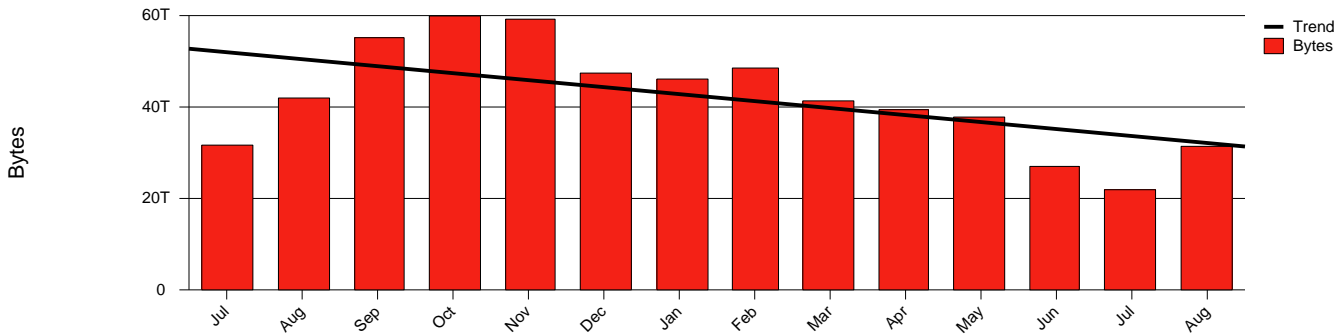

Monthly Health Report

Report for 2005/08/31, Subject: SUNET-A-KALMAR-HIK

LAN/WAN

Total Network Volume by Month

Total Network Volume by Week

Total Network Volume by Day

Situations to Watch

Rank	Element Name	Variable	Threshold	Monthly Average		Days to (from) Threshold
			Value	Actual	Predicted	
1	hik1-SRP(In)	Errors (% Frames)	5.000	0.000	0.000	Increasing
2	hik1-SRP(In)	Discards (% Frames)	10.000	0.000	0.000	Increasing
3	hik1-SRP(In)	Volume (Bandwidth %)	80.000	1.471	1.723	Decreasing
4	hik1-SRP(Out)	Volume (Bandwidth %)	80.000	2.113	2.436	Decreasing
5	hik2-SRP(In)	Volume (Bandwidth %)	80.000	0.002	0.002	Decreasing
6	hik2-SRP(In)	Errors (% Frames)	5.000	0.000	0.180	Decreasing
7	hik2-SRP(Out)	Volume (Bandwidth %)	80.000	0.185	0.029	Decreasing