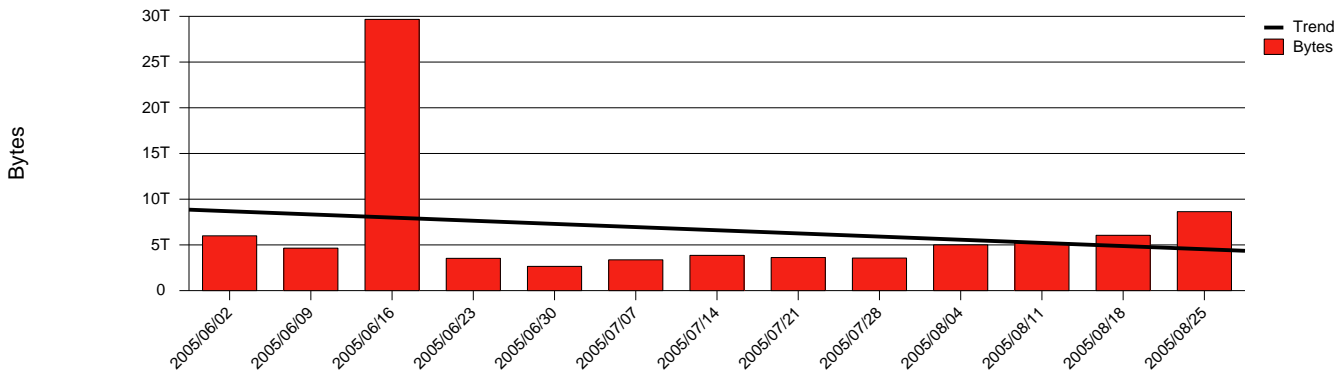

Monthly Health Report

Report for 2005/08/31, Subject: SUNET-A-JONKOPING-HJ

LAN/WAN

Total Network Volume by Month

Total Network Volume by Week

Total Network Volume by Day

Situations to Watch

Rank	Element Name	Variable	Threshold	Monthly Average		Days to (from)
			Value	Actual	Predicted	Threshold
1	hj1-SRP(Out)	Volume (Bandwidth %)	80.000	1.958	3.041	Increasing
2	hj2-SRP(In)	Volume (Bandwidth %)	80.000	0.367	1.125	Increasing
3	hj1-SRP(In)	Errors (% Frames)	5.000	0.003	0.014	Increasing
4	hj1-SRP(In)	Volume (Bandwidth %)	80.000	0.875	0.232	Decreasing
5	hj2-SRP(Out)	Volume (Bandwidth %)	80.000	0.000	0.000	Decreasing