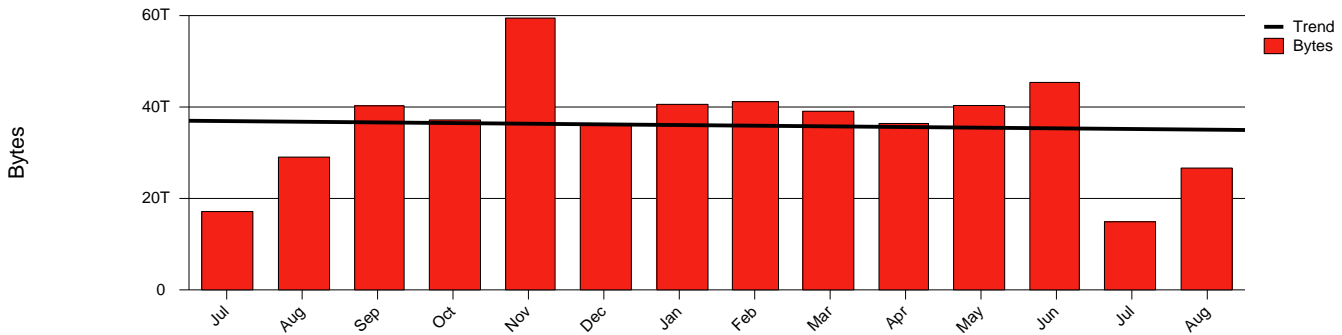

Monthly Health Report

Report for 2005/08/31, Subject: SUNET-A-JONKOPING-HJ

LAN/WAN

Total Network Volume by Month

Total Network Volume by Week

Total Network Volume by Day

Situations to Watch

Rank	Element Name	Variable	Threshold	Monthly Average		Days to (from)
			Value	Actual	Predicted	Threshold
1	hj1-SRP(Out)	Volume (Bandwidth %)	80.000	1.958	3.041	Increasing
2	hj2-SRP(In)	Volume (Bandwidth %)	80.000	0.367	1.125	Increasing
3	hj1-SRP(In)	Errors (% Frames)	5.000	0.003	0.014	Increasing
4	hj1-SRP(In)	Volume (Bandwidth %)	80.000	0.875	0.232	Decreasing
5	hj2-SRP(Out)	Volume (Bandwidth %)	80.000	0.000	0.000	Decreasing