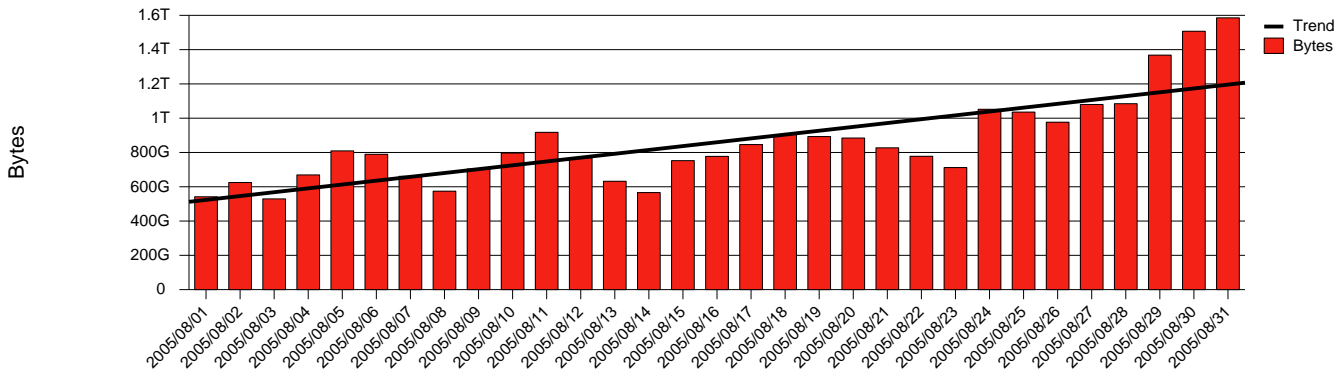

Monthly Health Report

Report for 2005/08/31, Subject: SUNET-A-JONKOPING-HJ

LAN/WAN

Total Network Volume by Month

Total Network Volume by Week

Total Network Volume by Day

Situations to Watch

Rank	Element Name	Variable	Threshold	Monthly Average		Days to (from)
			Value	Actual	Predicted	Threshold
1	hj1-SRP(Out)	Volume (Bandwidth %)	80.000	1.958	3.041	Increasing
2	hj2-SRP(In)	Volume (Bandwidth %)	80.000	0.367	1.125	Increasing
3	hj1-SRP(In)	Errors (% Frames)	5.000	0.003	0.014	Increasing
4	hj1-SRP(In)	Volume (Bandwidth %)	80.000	0.875	0.232	Decreasing
5	hj2-SRP(Out)	Volume (Bandwidth %)	80.000	0.000	0.000	Decreasing