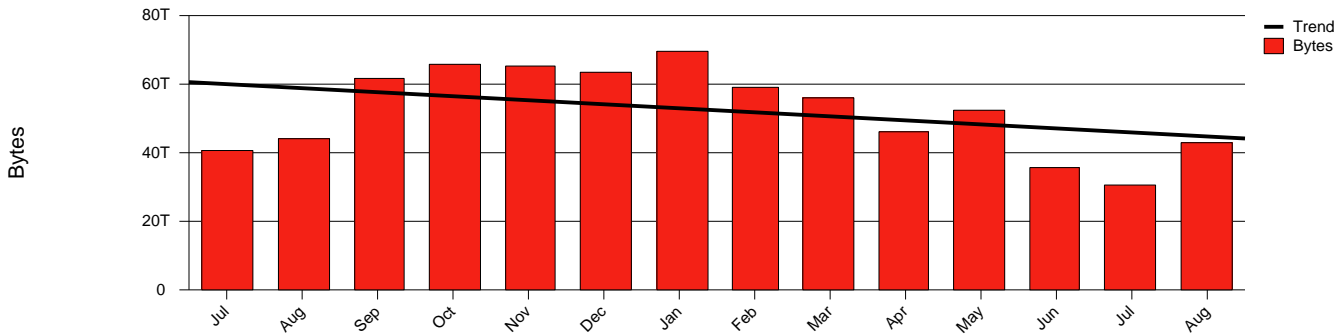

Monthly Health Report

Report for 2005/08/31, Subject: SUNET-A-GAVLE-HIG

LAN/WAN

Total Network Volume by Month

Total Network Volume by Week

Total Network Volume by Day

Situations to Watch

Rank	Element Name	Variable	Threshold	Monthly Average		Days to (from) Threshold
			Value	Actual	Predicted	
1	hig1-SRP(Out)	Volume (Bandwidth %)	80.000	1.846	2.788	Increasing
2	hig1-SRP(Out)	Discards (% Frames)	10.000	0.000	0.000	Increasing
3	hig2-SRP(In)	Volume (Bandwidth %)	80.000	0.991	0.306	Decreasing
4	hig2-SRP(In)	Errors (% Frames)	5.000	0.000	0.010	Decreasing
5	hig2-SRP(Out)	Volume (Bandwidth %)	80.000	1.568	0.868	Decreasing
6	hig1-SRP(In)	Volume (Bandwidth %)	80.000	0.750	1.675	Decreasing