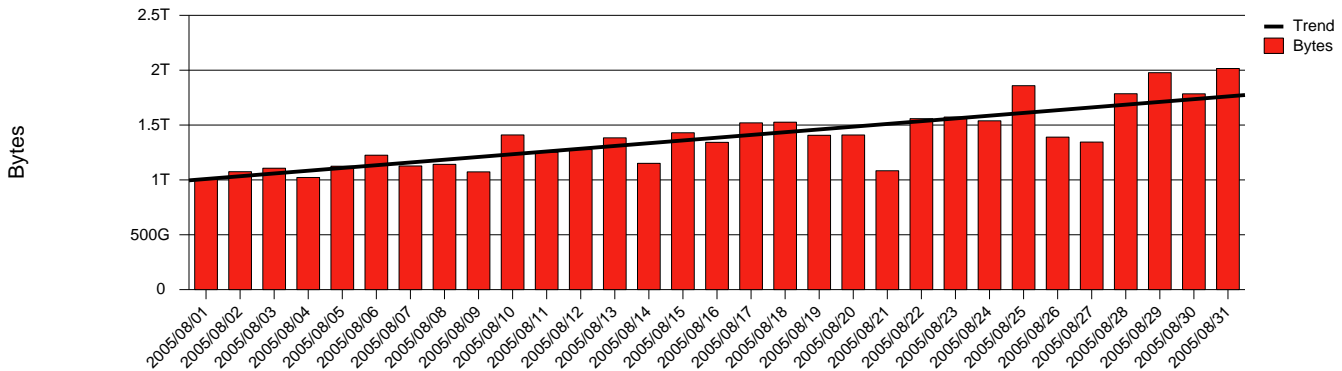

Monthly Health Report

Report for 2005/08/31, Subject: SUNET-A-GAVLE-HIG

LAN/WAN

Total Network Volume by Month

Total Network Volume by Week

Total Network Volume by Day

Situations to Watch

Rank	Element Name	Variable	Threshold	Monthly Average		Days to (from) Threshold
			Value	Actual	Predicted	
1	hig1-SRP(Out)	Volume (Bandwidth %)	80.000	1.846	2.788	Increasing
2	hig1-SRP(Out)	Discards (% Frames)	10.000	0.000	0.000	Increasing
3	hig2-SRP(In)	Volume (Bandwidth %)	80.000	0.991	0.306	Decreasing
4	hig2-SRP(In)	Errors (% Frames)	5.000	0.000	0.010	Decreasing
5	hig2-SRP(Out)	Volume (Bandwidth %)	80.000	1.568	0.868	Decreasing
6	hig1-SRP(In)	Volume (Bandwidth %)	80.000	0.750	1.675	Decreasing