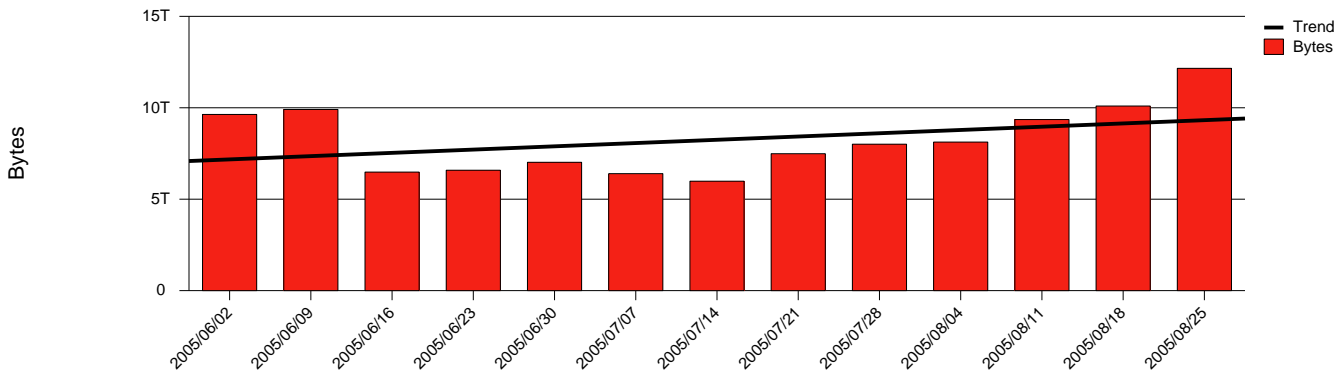

Monthly Health Report

Report for 2005/08/31, Subject: SUNET-A-GAVLE-HIG

LAN/WAN

Total Network Volume by Month

Total Network Volume by Week

Total Network Volume by Day

Situations to Watch

Rank	Element Name	Variable	Threshold	Monthly Average		Days to (from) Threshold
			Value	Actual	Predicted	
1	hig1-SRP(Out)	Volume (Bandwidth %)	80.000	1.846	2.788	Increasing
2	hig1-SRP(Out)	Discards (% Frames)	10.000	0.000	0.000	Increasing
3	hig2-SRP(In)	Volume (Bandwidth %)	80.000	0.991	0.306	Decreasing
4	hig2-SRP(In)	Errors (% Frames)	5.000	0.000	0.010	Decreasing
5	hig2-SRP(Out)	Volume (Bandwidth %)	80.000	1.568	0.868	Decreasing
6	hig1-SRP(In)	Volume (Bandwidth %)	80.000	0.750	1.675	Decreasing