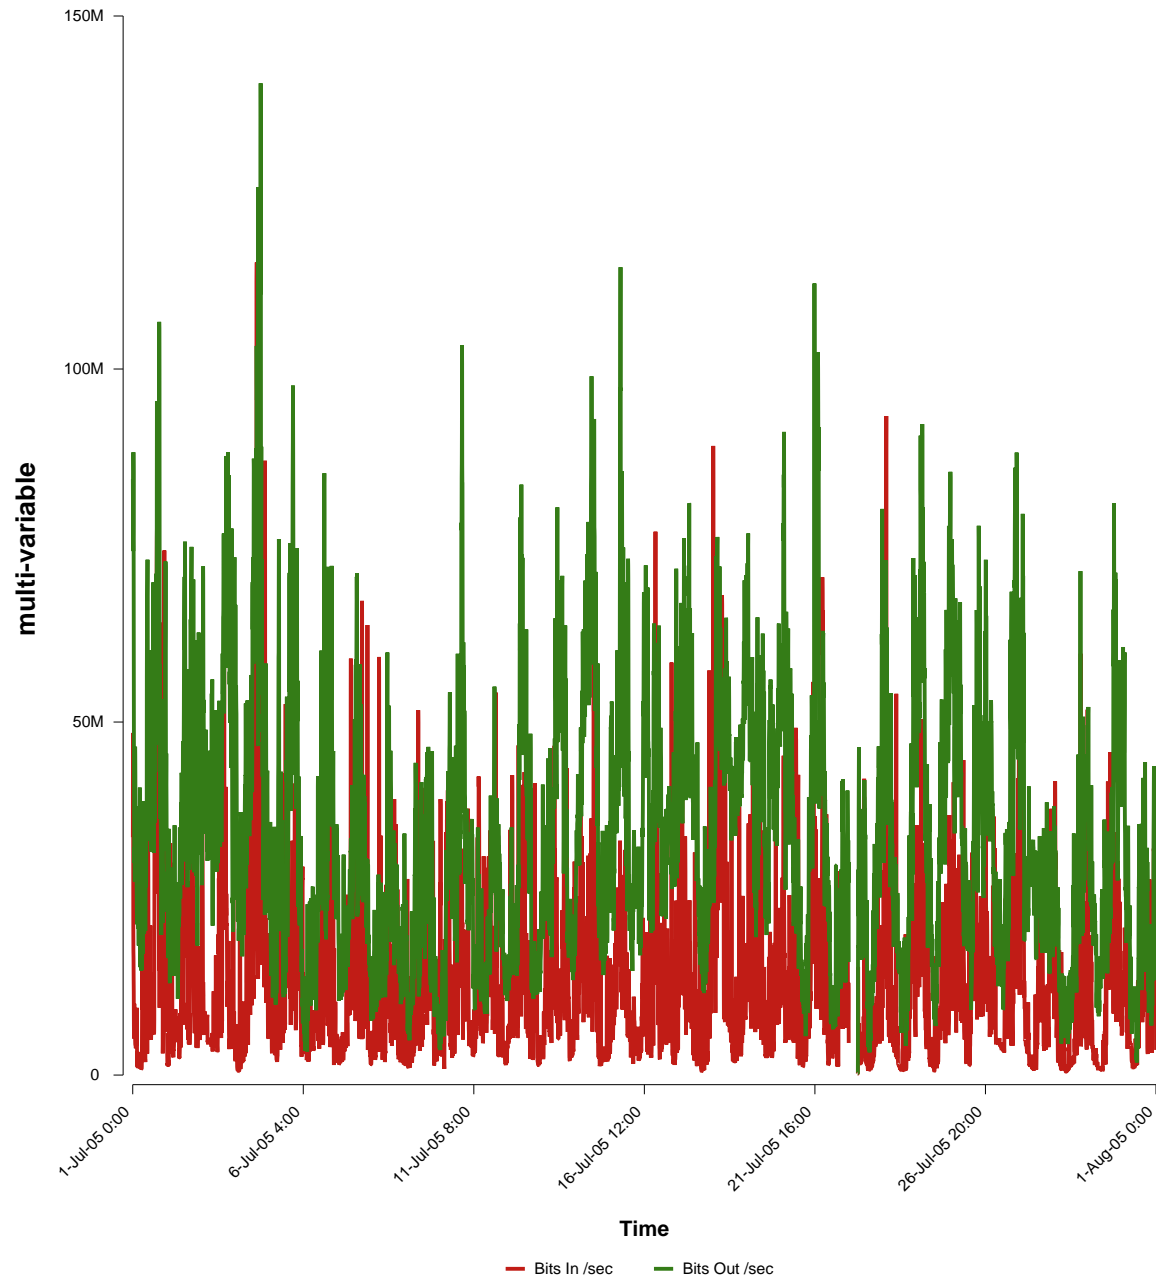

# eHealth Trend Report

Divide by Time

## SUNET-A-VISBY-HGO

Auto Range: Last Month  
From: 2005/07/01 00:00  
To: 2005/07/31 23:59

Created: 2005/08/02 07:45:42