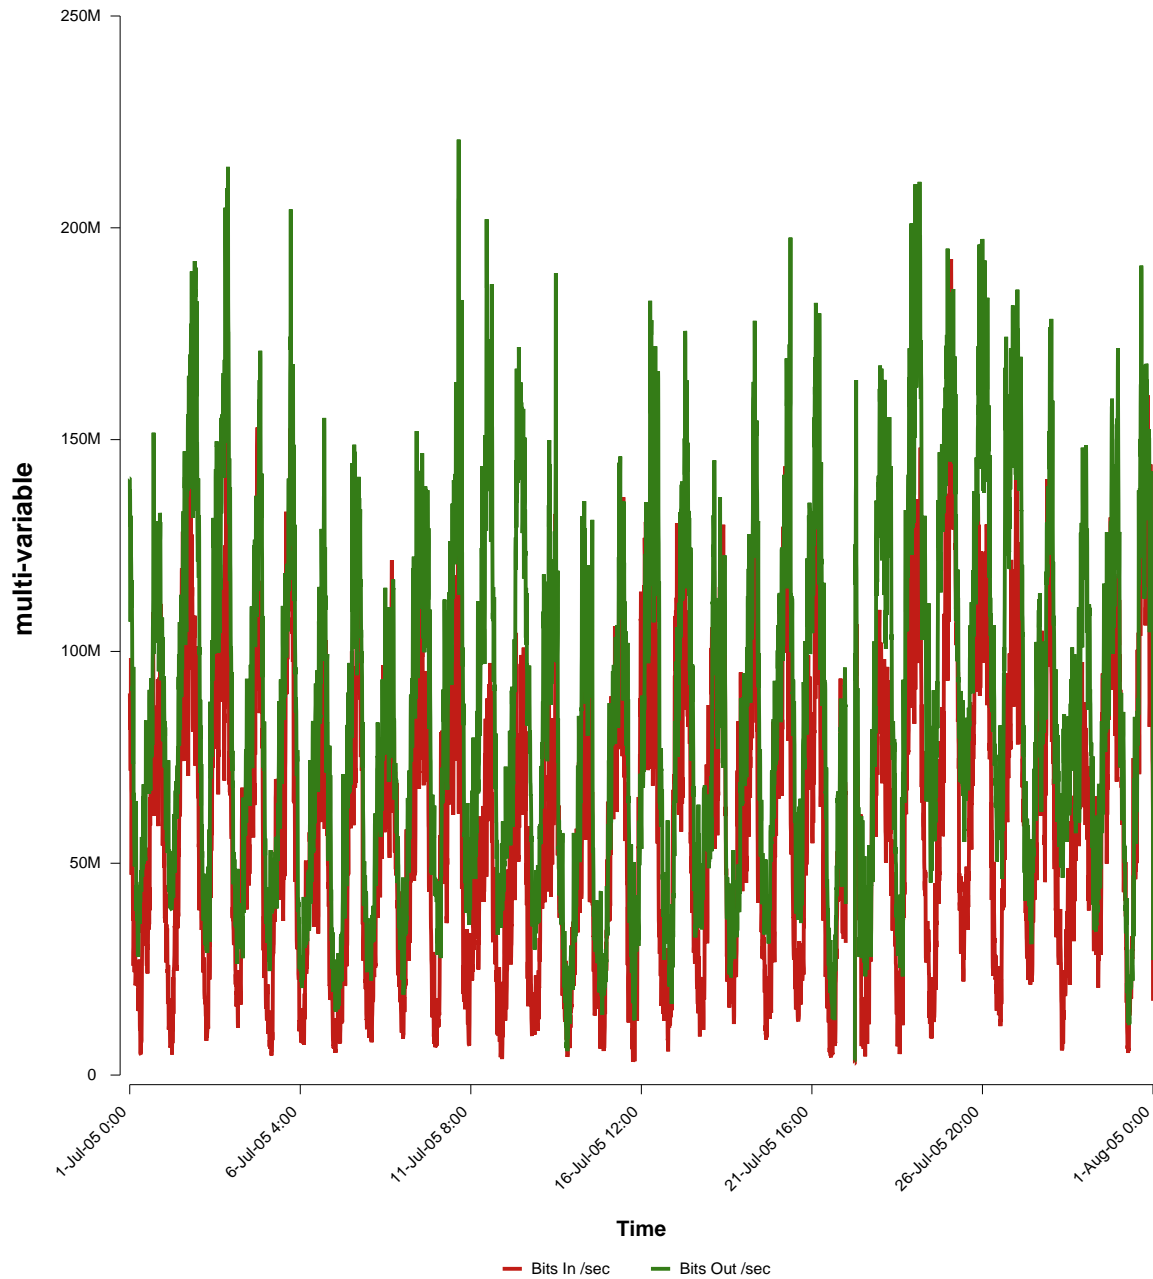

eHealth Trend Report

Divide by Time

SUNET-A-VAXJO-VXU

Auto Range: Last Month
From: 2005/07/01 00:00
To: 2005/07/31 23:59

Created: 2005/08/02 07:30:43