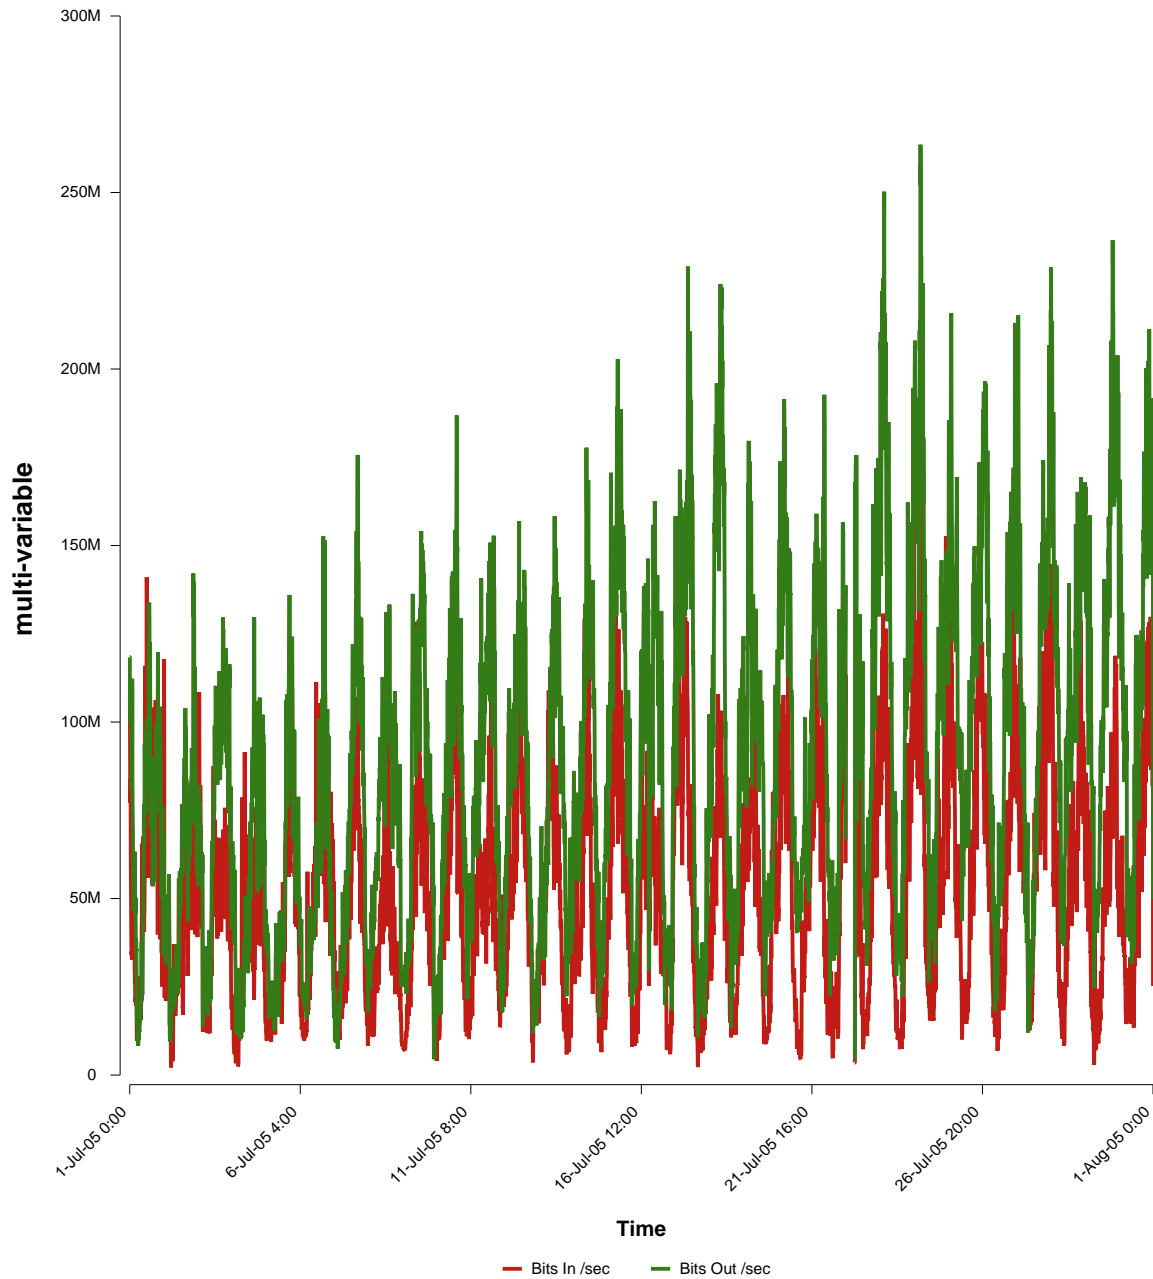

eHealth Trend Report

Divide by Time

SUNET-A-VASTERAS-MDH

Auto Range: Last Month
From: 2005/07/01 00:00
To: 2005/07/31 23:59

Created: 2005/08/02 07:21:15