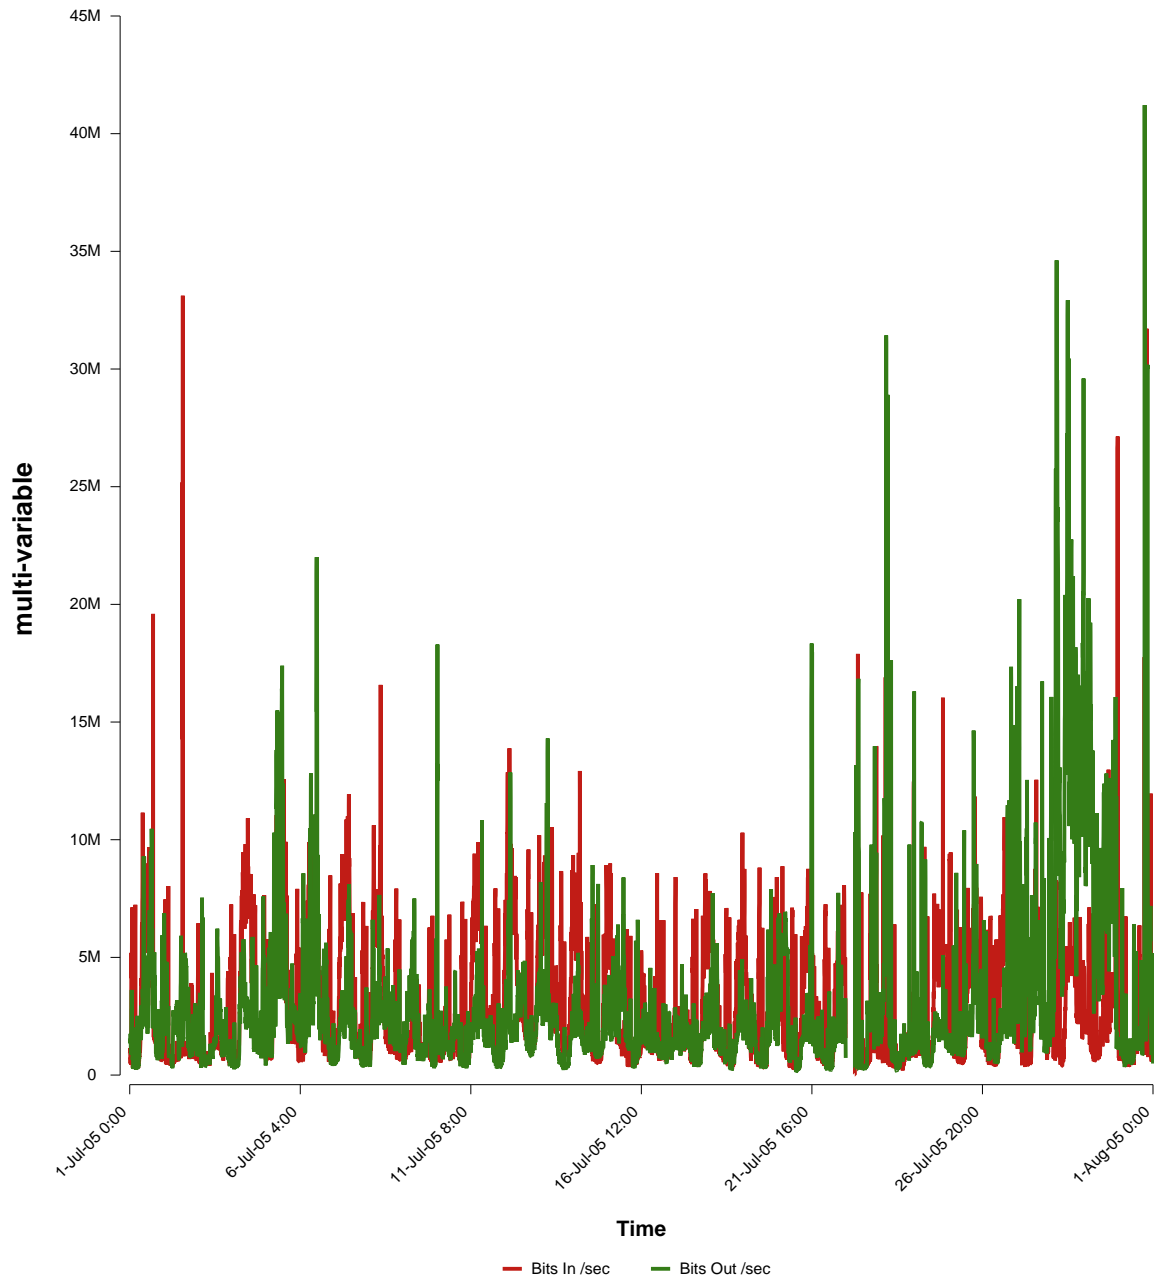

# eHealth Trend Report

Divide by Time

## SUNET-A-UPPSALA-SLU

Auto Range: Last Month  
From: 2005/07/01 00:00  
To: 2005/07/31 23:59

Created: 2005/08/02 07:00:43