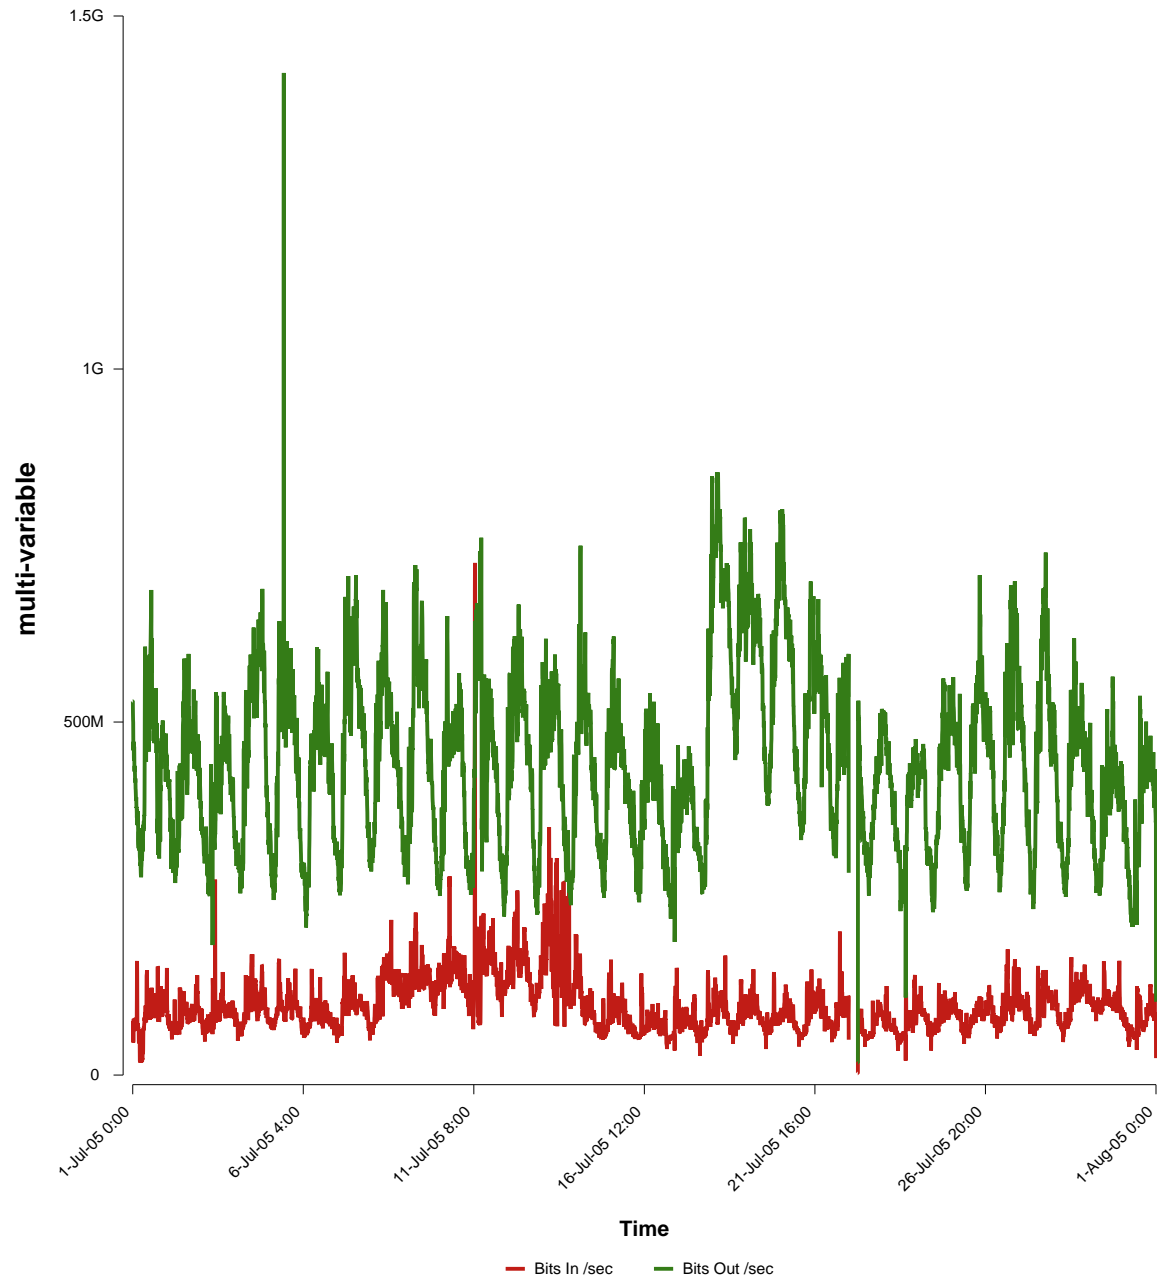

# eHealth Trend Report

Divide by Time

## SUNET-A-UMEA-UMU

Auto Range: Last Month  
From: 2005/07/01 00:00  
To: 2005/07/31 23:59

Created: 2005/08/02 06:50:43