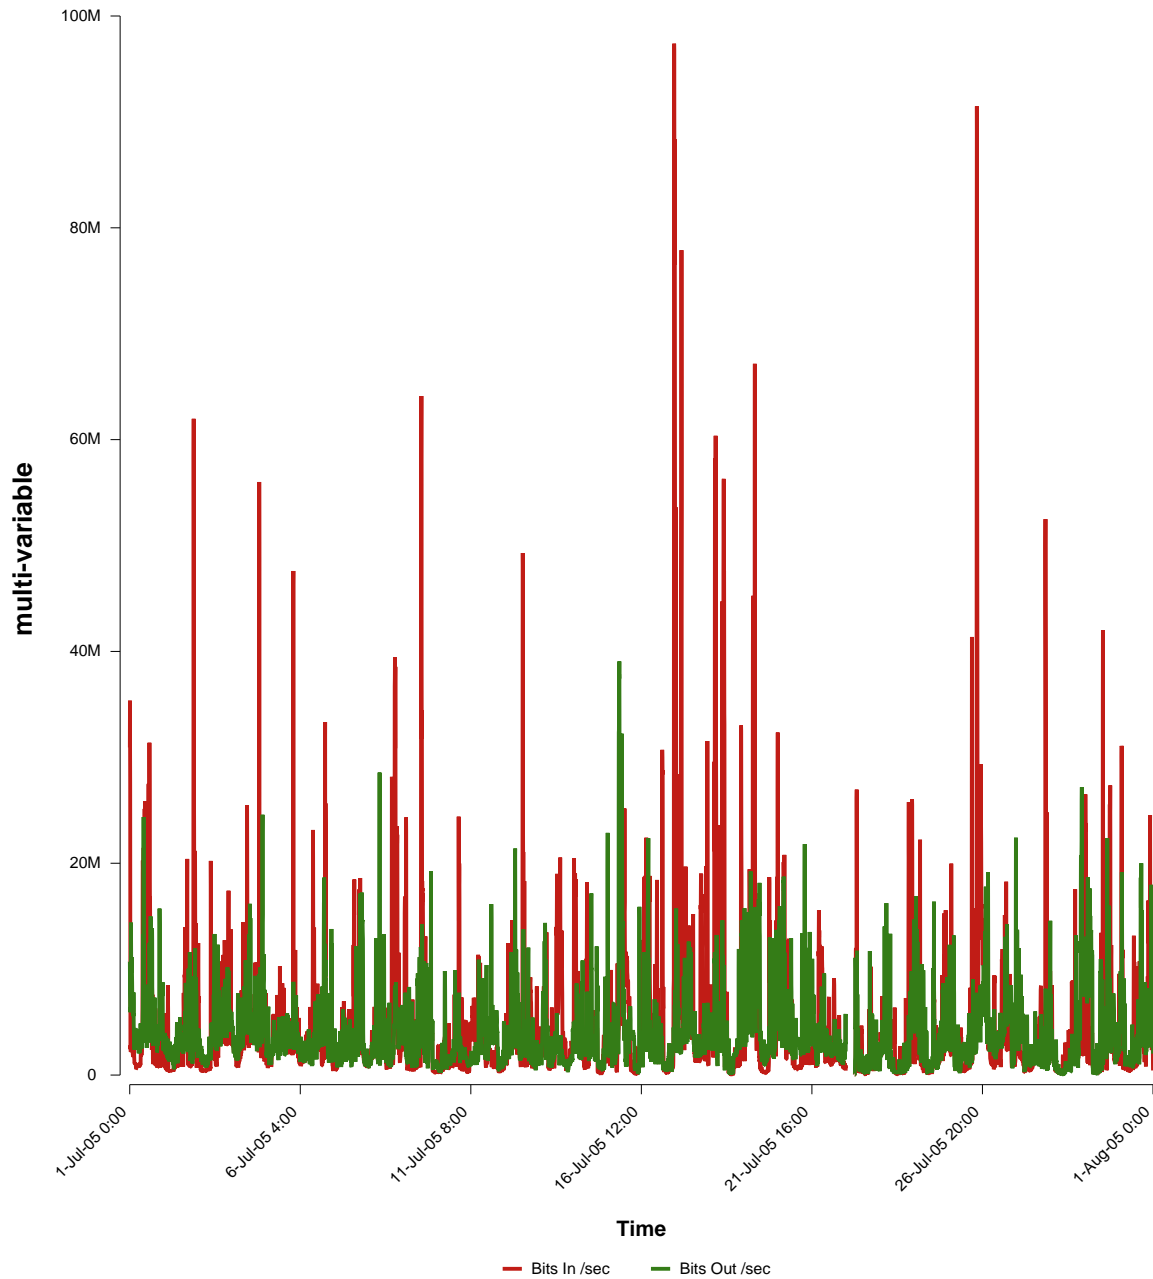

eHealth Trend Report

Divide by Time

SUNET-A-TROLLHATTAN-HTU

Auto Range: Last Month
From: 2005/07/01 00:00
To: 2005/07/31 23:59

Created: 2005/08/02 06:40:42