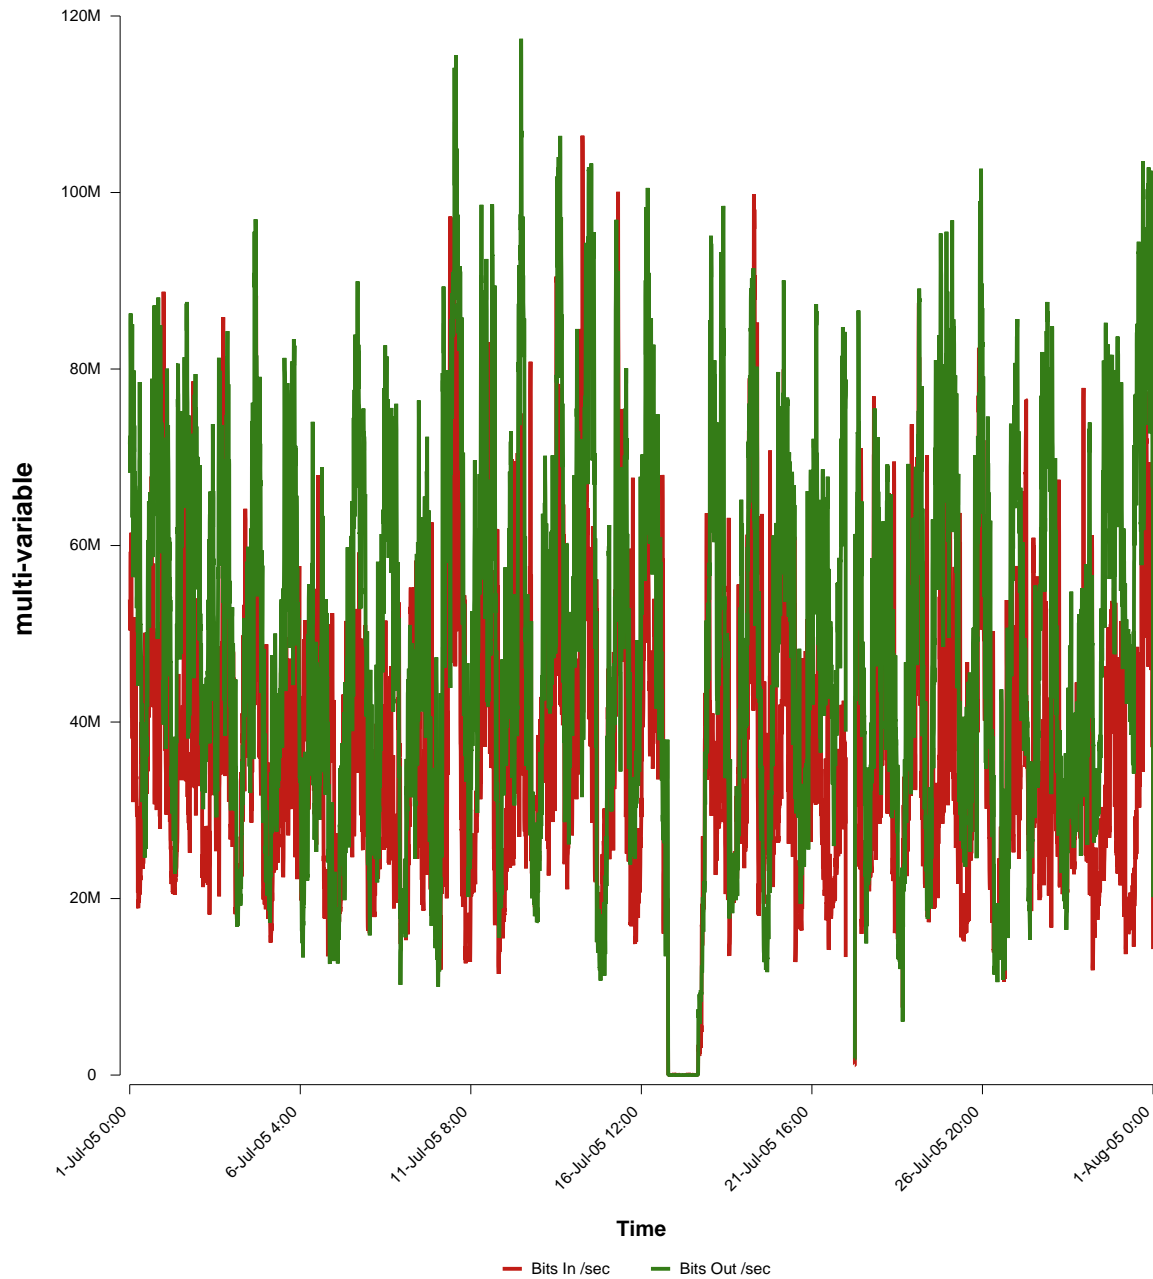

eHealth Trend Report

Divide by Time

SUNET-A-SUNDSVALL-MH

Auto Range: Last Month
From: 2005/07/01 00:00
To: 2005/07/31 23:59

Created: 2005/08/02 06:30:42