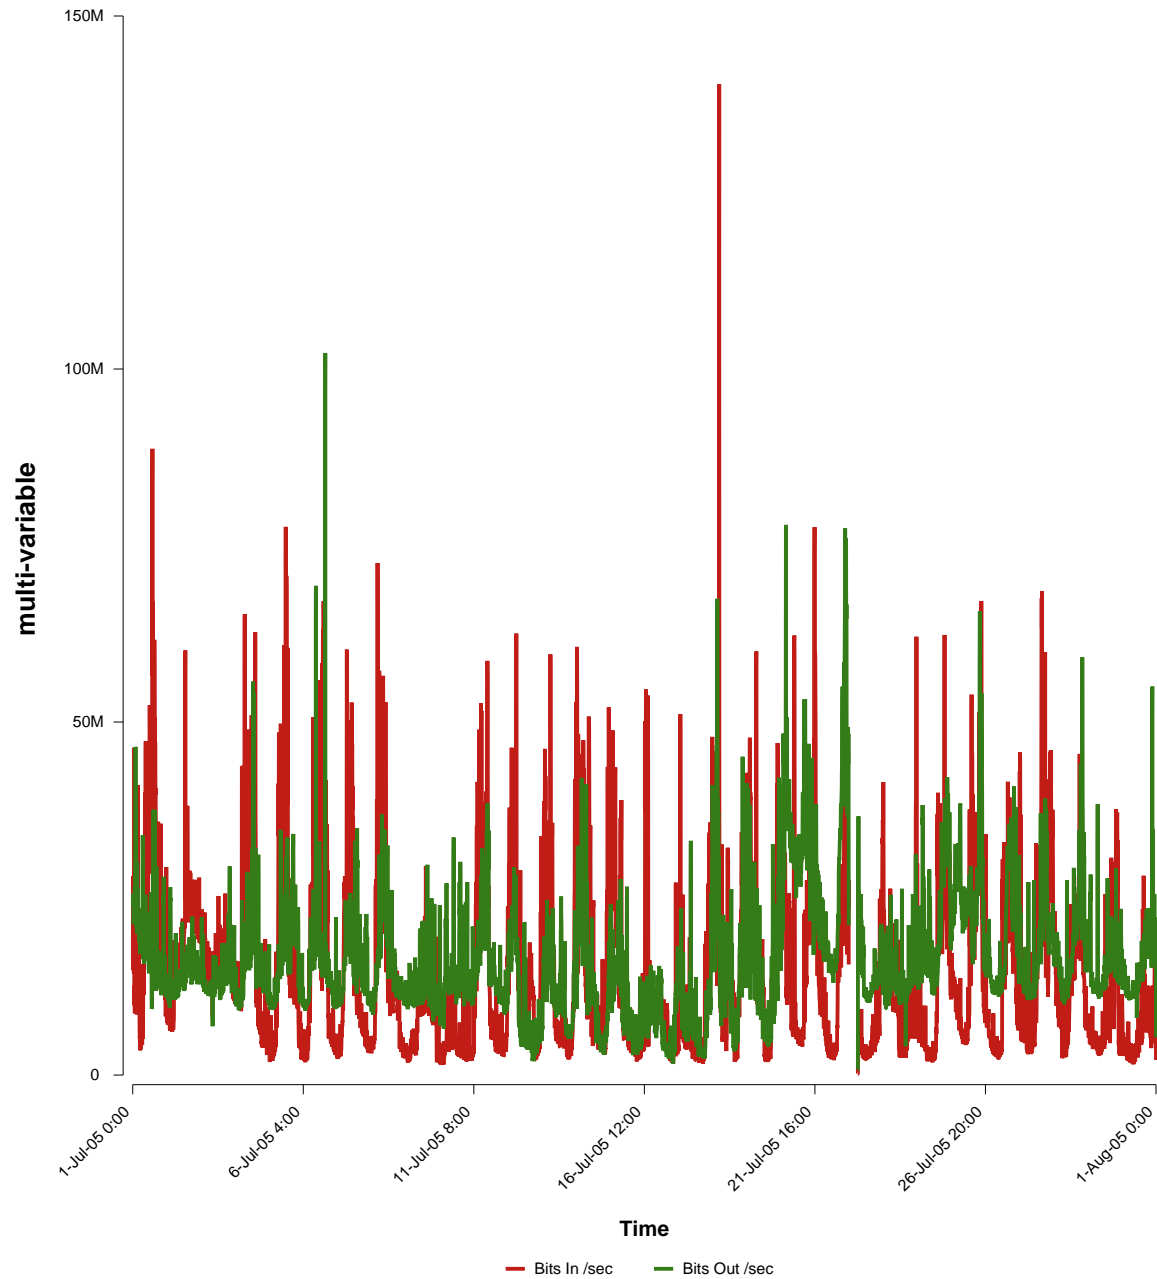

eHealth Trend Report

Divide by Time

SUNET-A-STHLM-SU

Auto Range: Last Month
From: 2005/07/01 00:00
To: 2005/07/31 23:59

Created: 2005/08/02 06:21:15