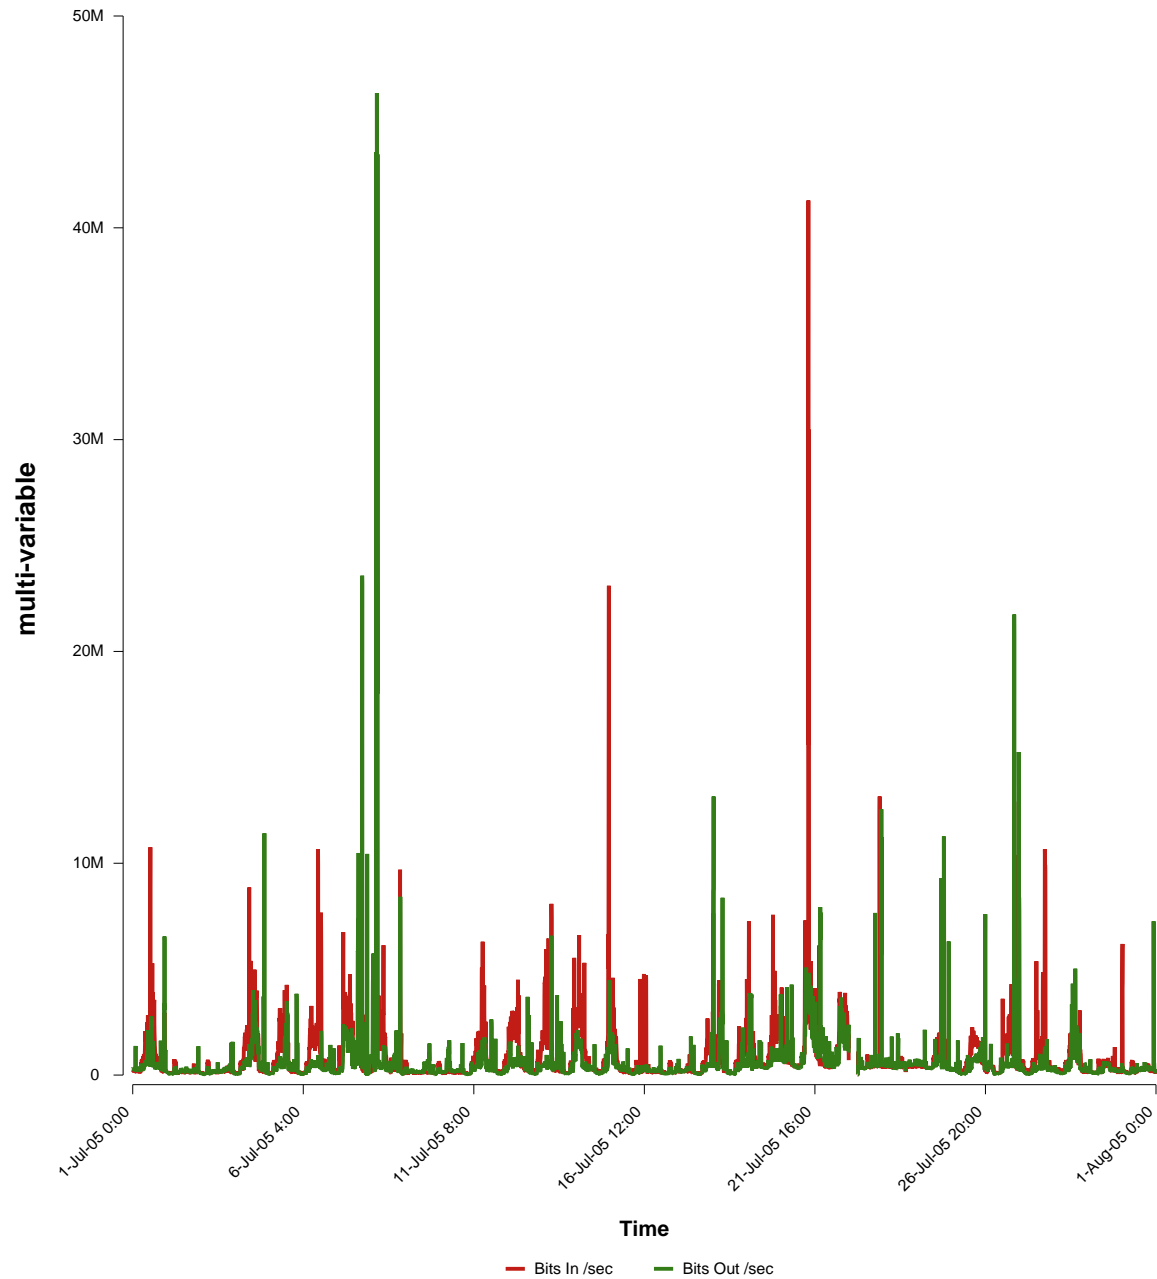

eHealth Trend Report

Divide by Time

SUNET-A-STHLM-LHS

Auto Range: Last Month
From: 2005/07/01 00:00
To: 2005/07/31 23:59

Created: 2005/08/02 06:02:20