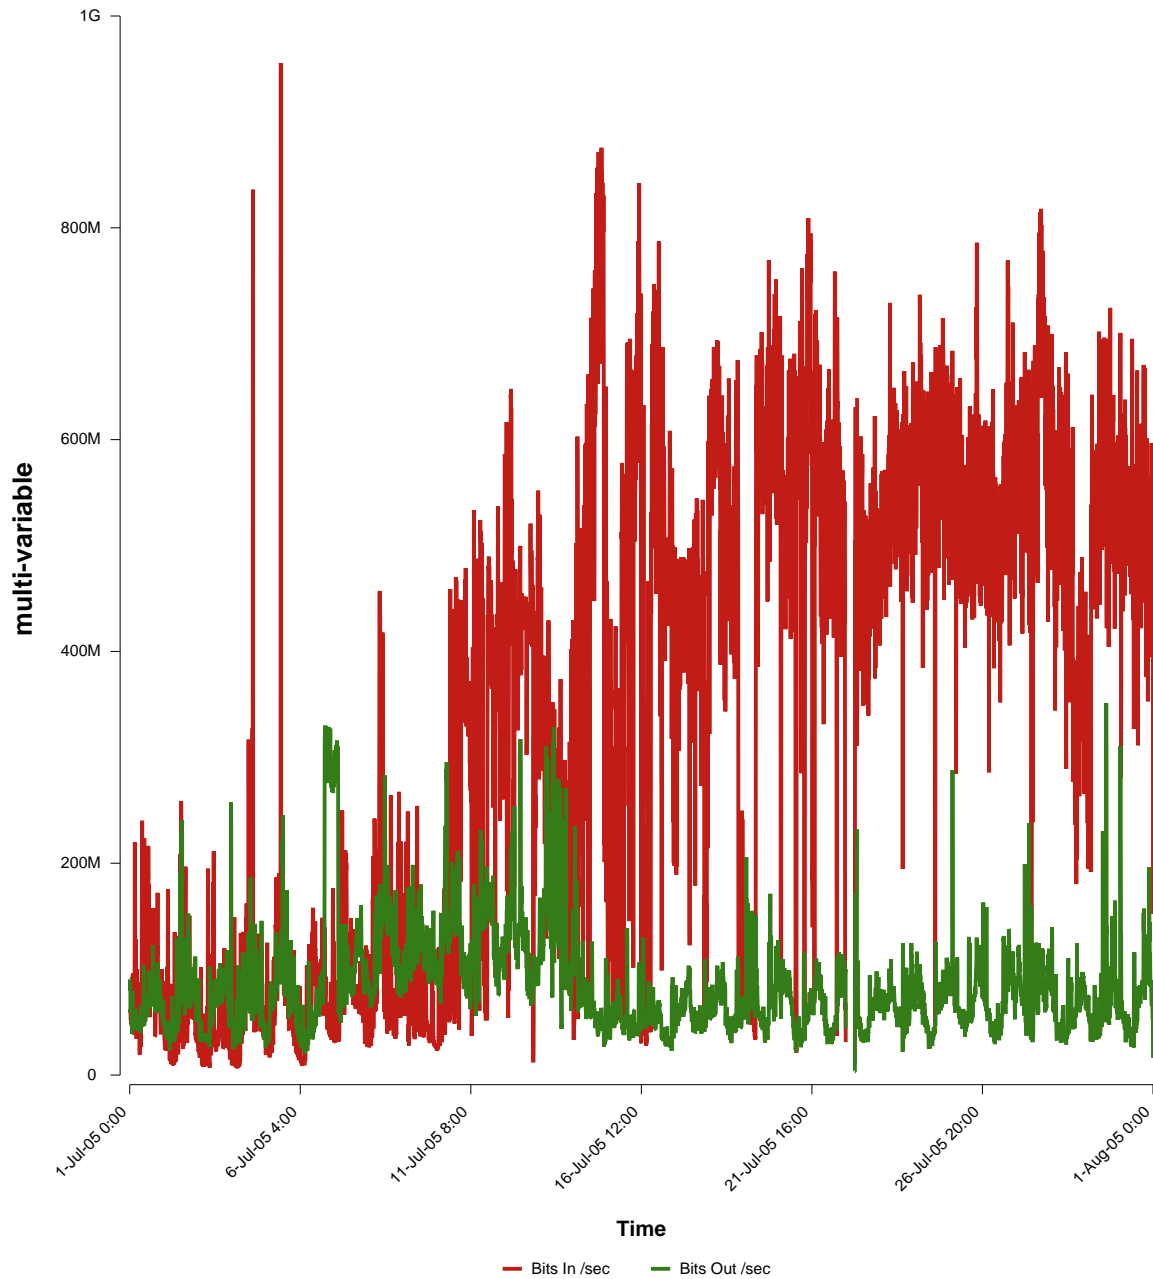

# eHealth Trend Report

Divide by Time

## SUNET-A-STHLM-KTH

Auto Range: Last Month  
From: 2005/07/01 00:00  
To: 2005/07/31 23:59

Created: 2005/08/02 05:50:43