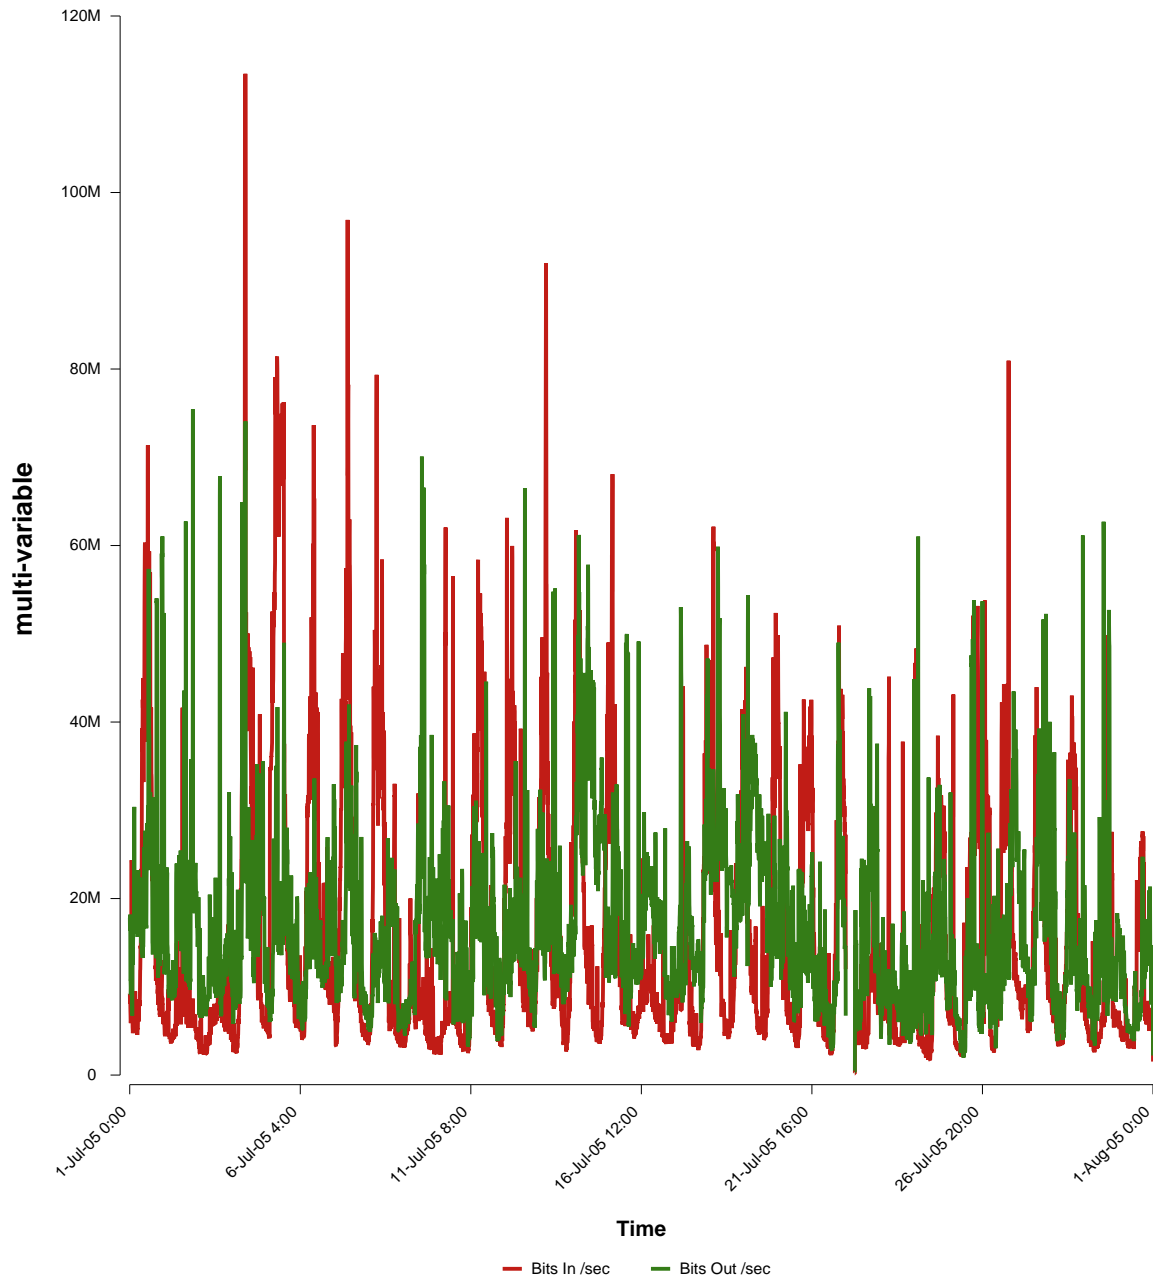

eHealth Trend Report

Divide by Time

SUNET-A-STHLM-KI

Auto Range: Last Month
From: 2005/07/01 00:00
To: 2005/07/31 23:59

Created: 2005/08/02 05:40:42