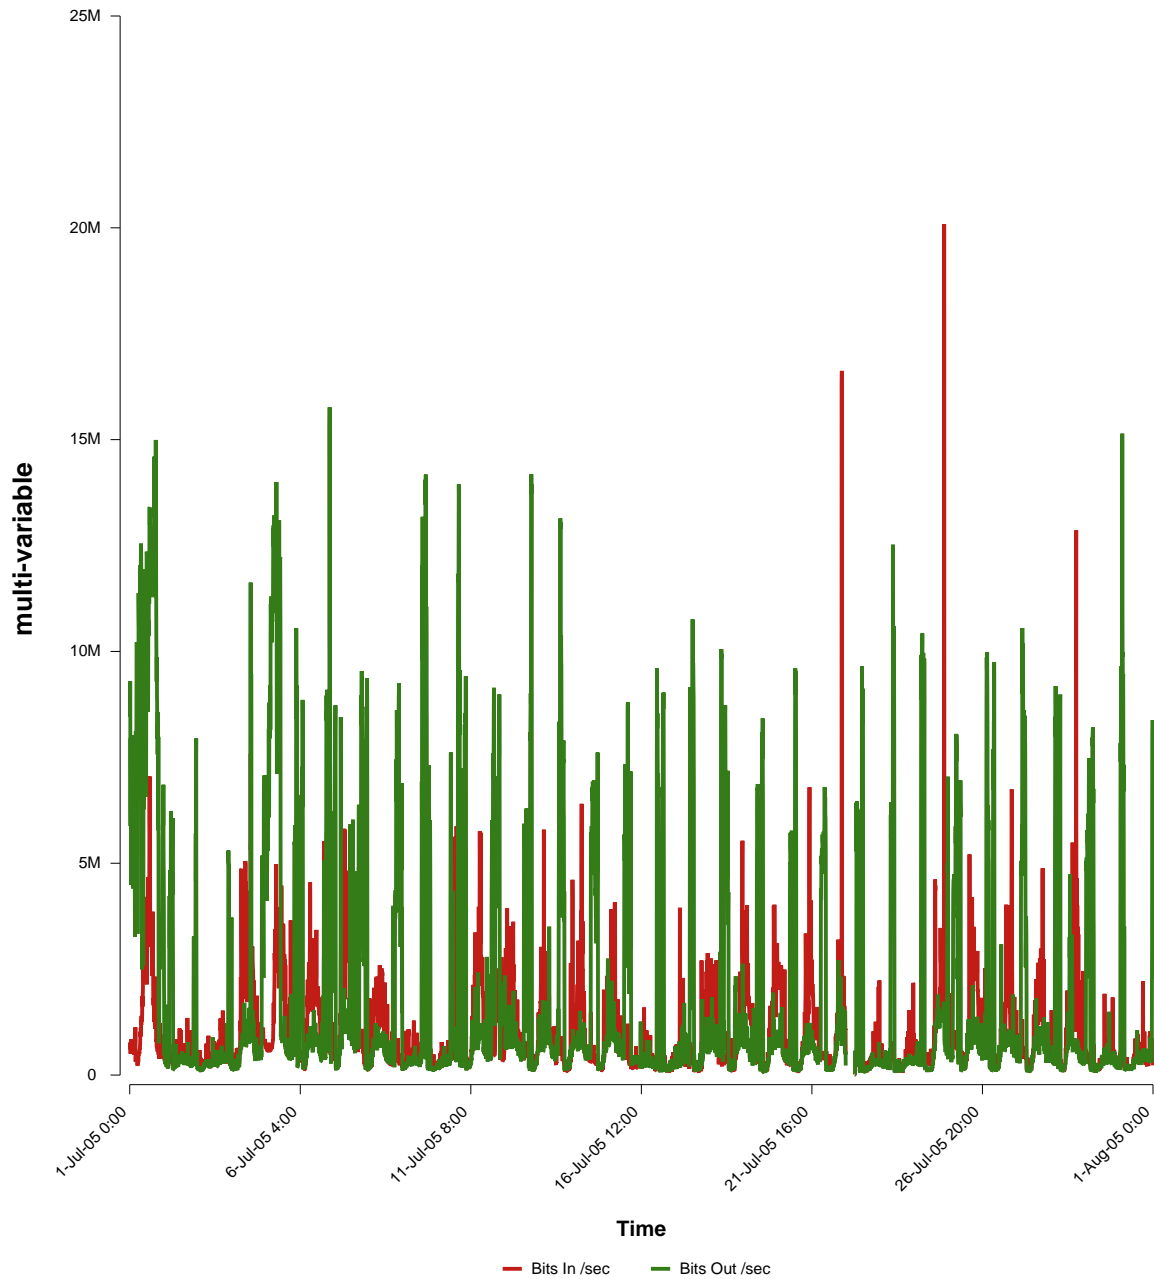

# eHealth Trend Report

Divide by Time

## SUNET-A-STHLM-HHS

Auto Range: Last Month  
From: 2005/07/01 00:00  
To: 2005/07/31 23:59

Created: 2005/08/02 05:30:43