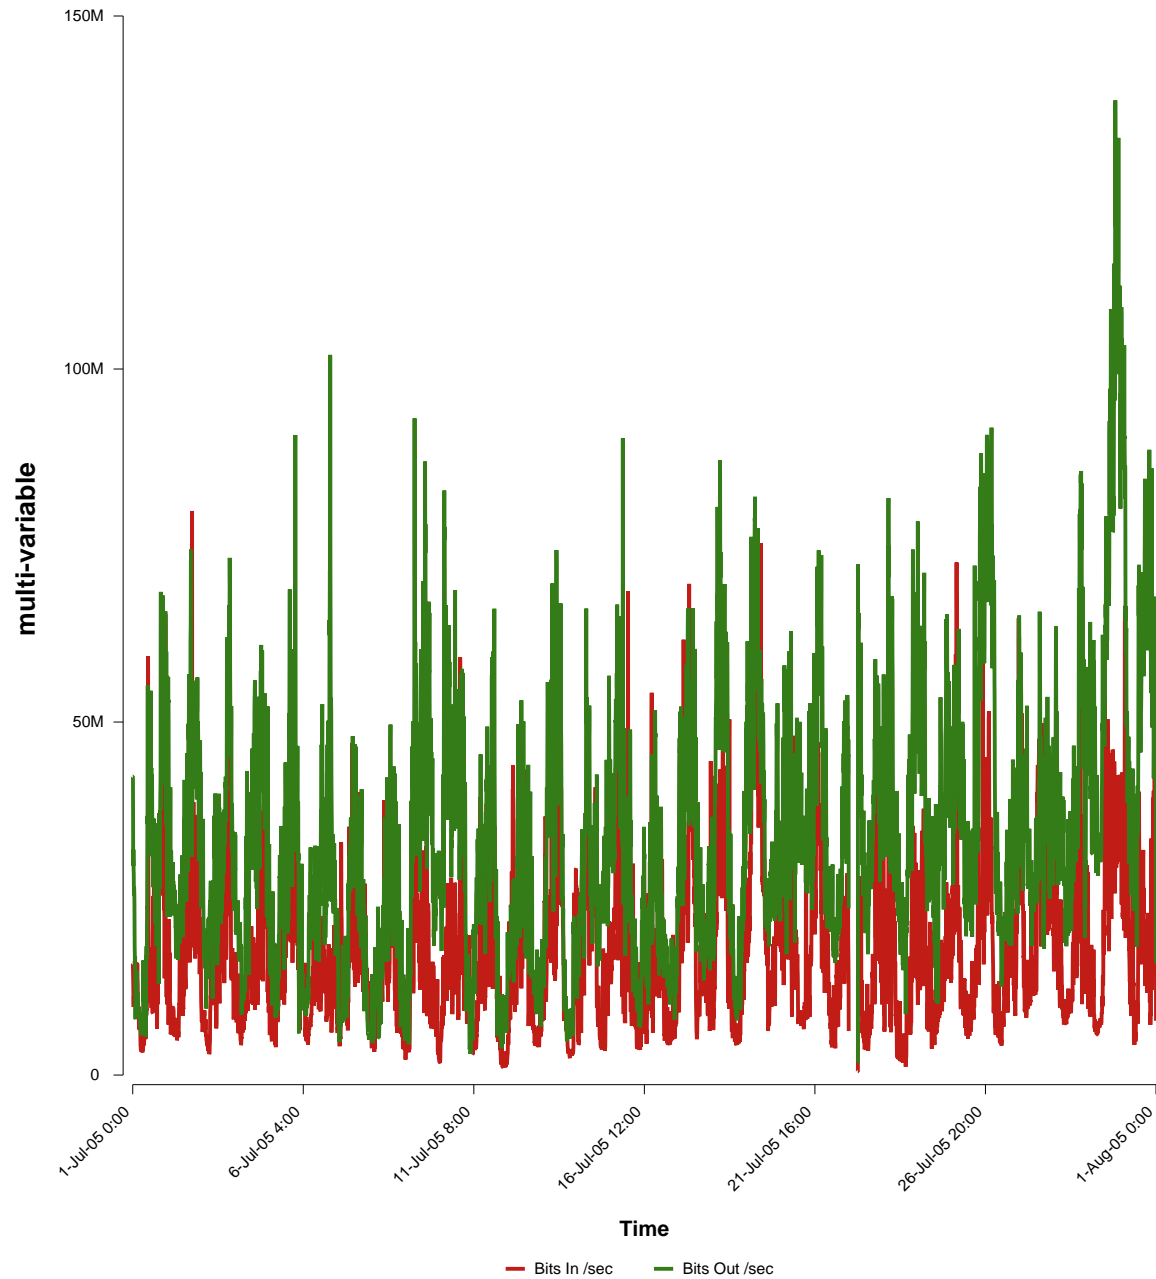

# eHealth Trend Report

Divide by Time

## SUNET-A-SKOVDE-HIS

Auto Range: Last Month  
From: 2005/07/01 00:00  
To: 2005/07/31 23:59

Created: 2005/08/02 05:21:17