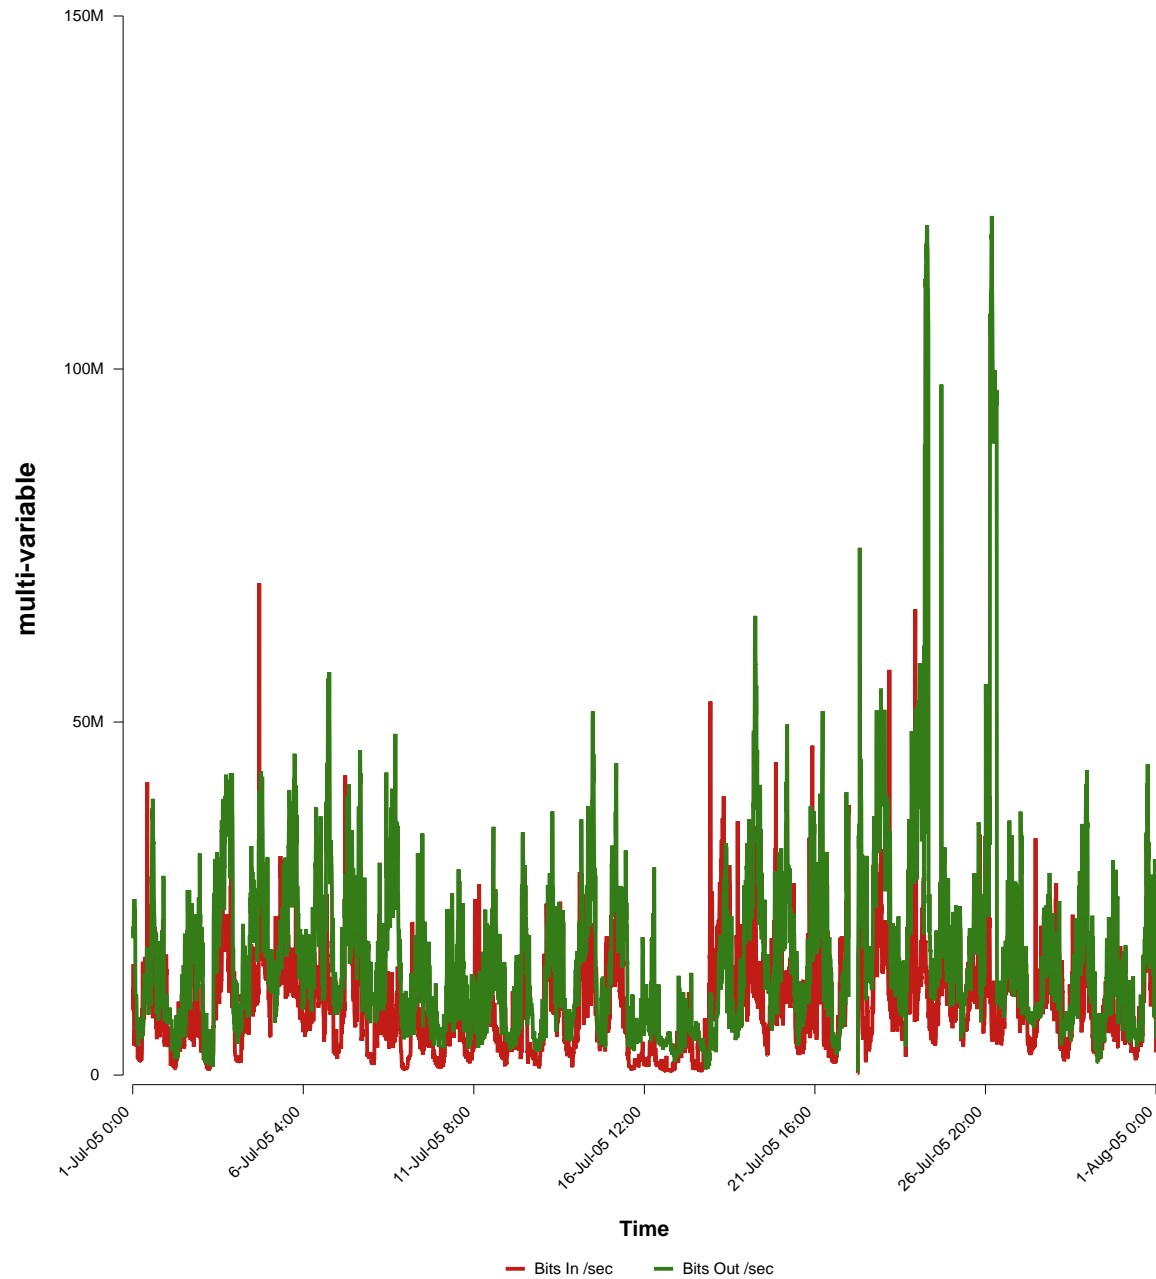

eHealth Trend Report

Divide by Time

SUNET-A-OREBRO-ORU

Auto Range: Last Month
From: 2005/07/01 00:00
To: 2005/07/31 23:59

Created: 2005/08/02 05:00:44