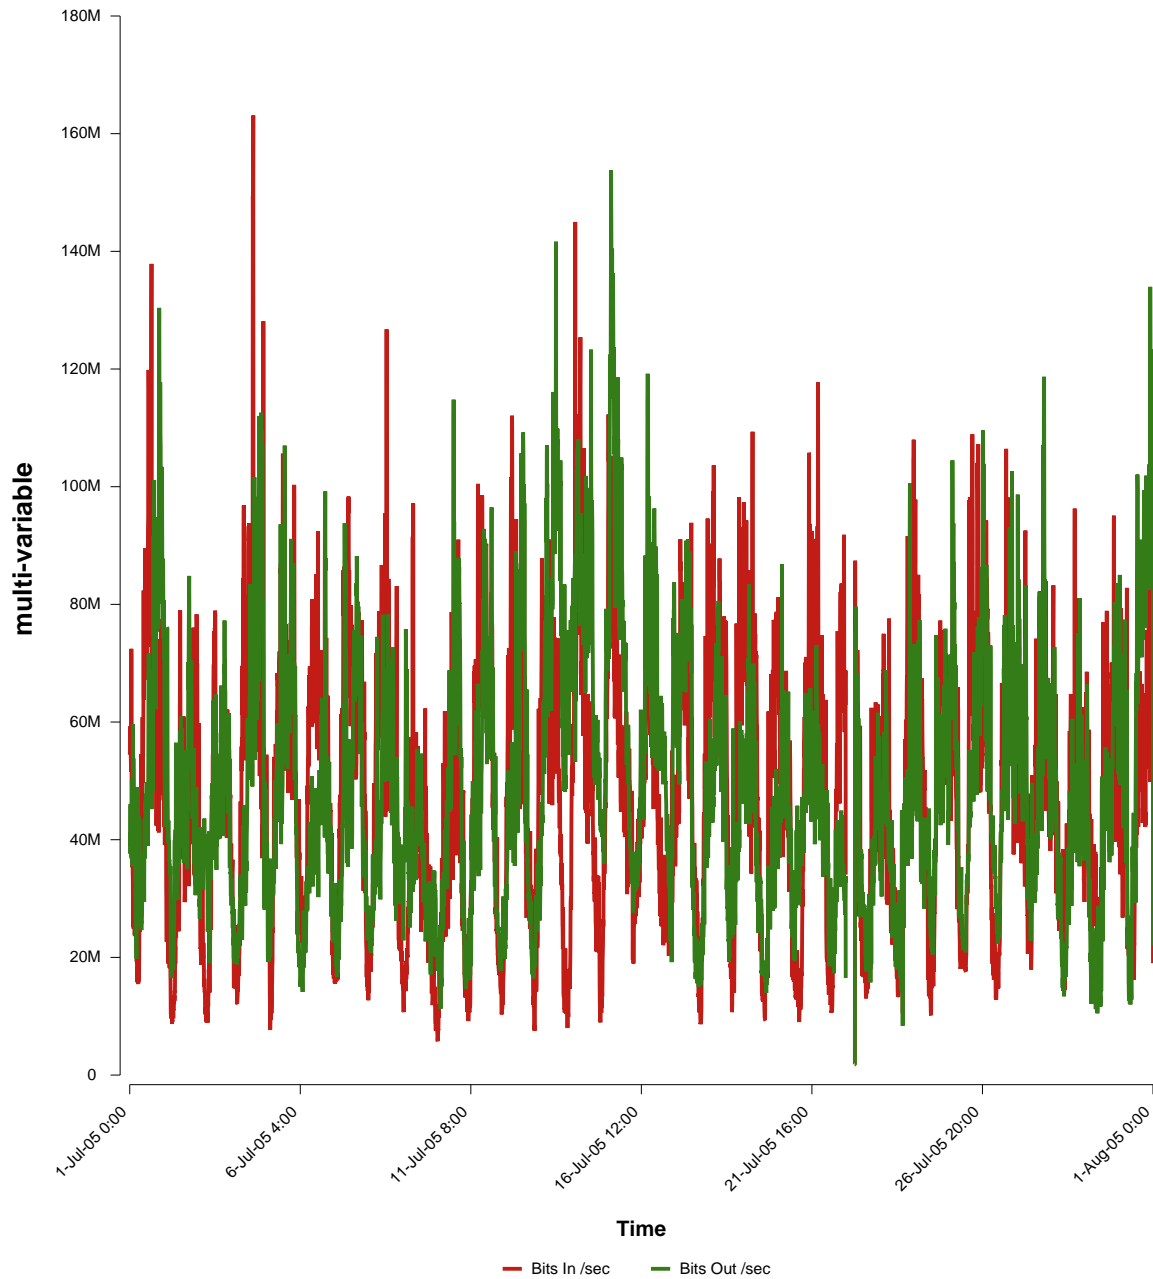

eHealth Trend Report

Divide by Time

SUNET-A-LUND-LU

Auto Range: Last Month
From: 2005/07/01 00:00
To: 2005/07/31 23:59

Created: 2005/08/02 04:50:42