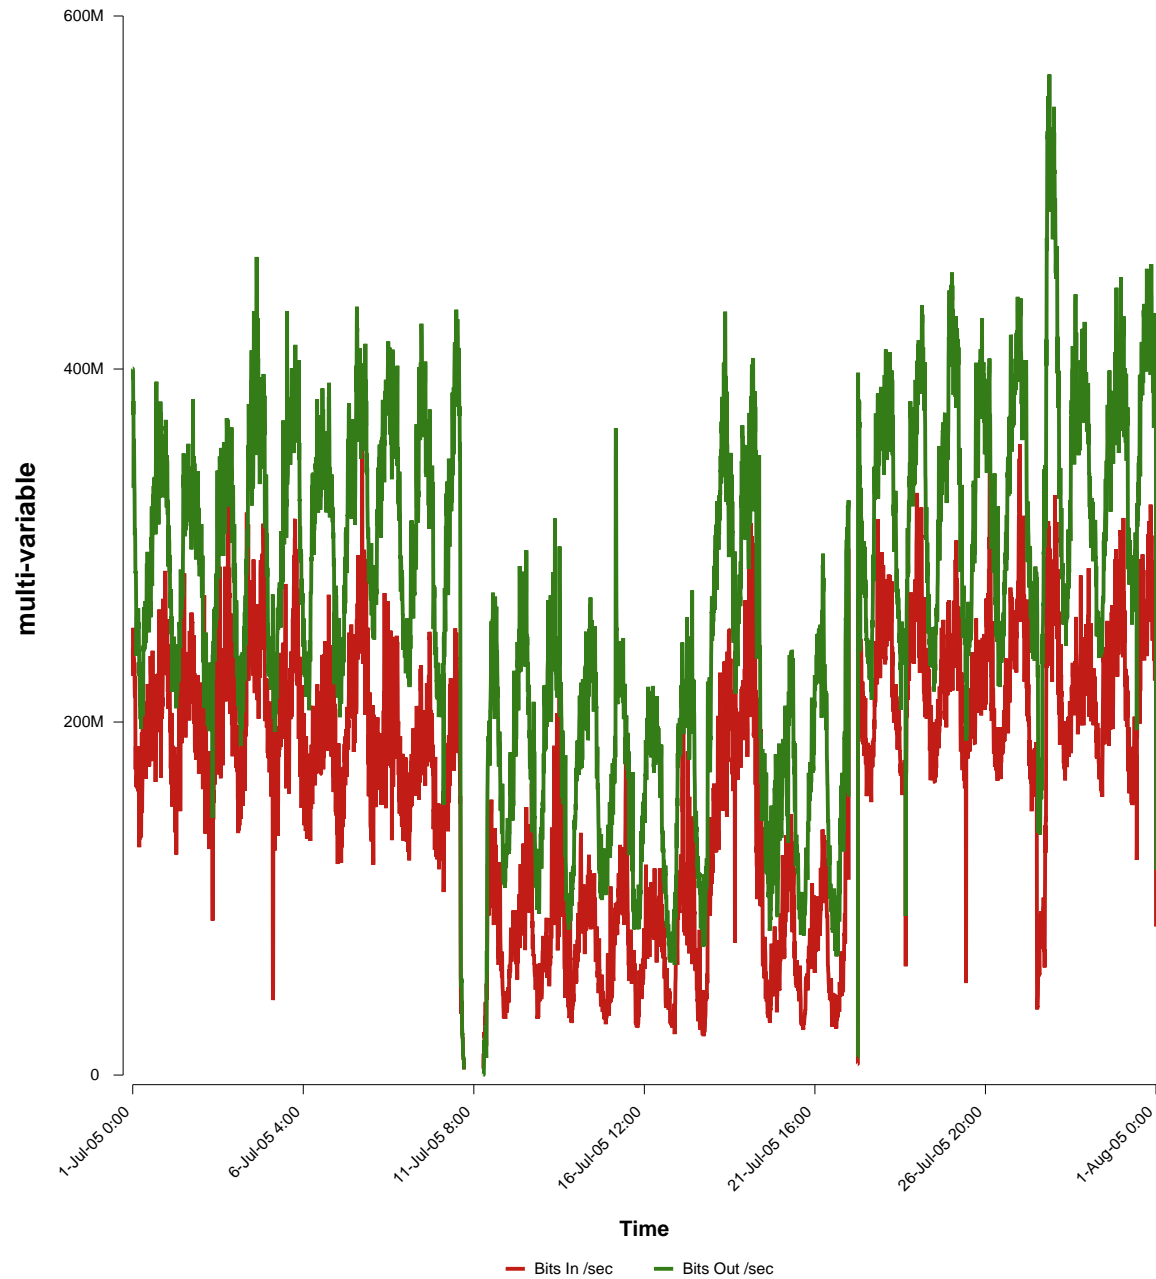

eHealth Trend Report

Divide by Time

SUNET-A-LULEA-LTU

Auto Range: Last Month
From: 2005/07/01 00:00
To: 2005/07/31 23:59

Created: 2005/08/02 04:45:42