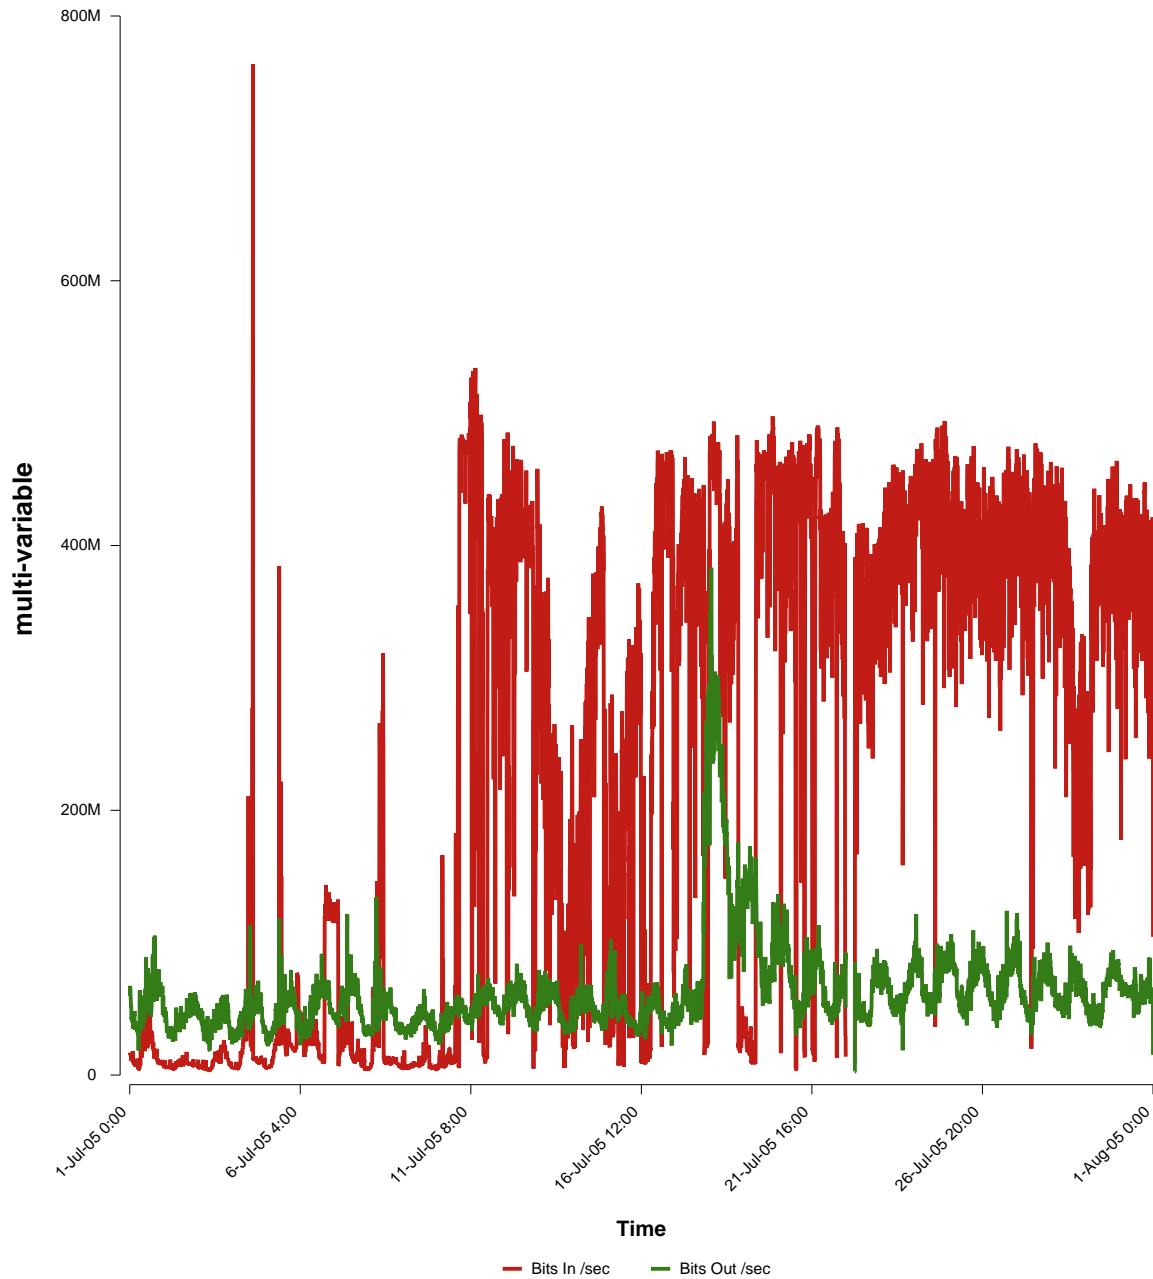

eHealth Trend Report

Divide by Time

SUNET-A-LINKOPING-LIU

Auto Range: Last Month
From: 2005/07/01 00:00
To: 2005/07/31 23:59

Created: 2005/08/02 04:30:42