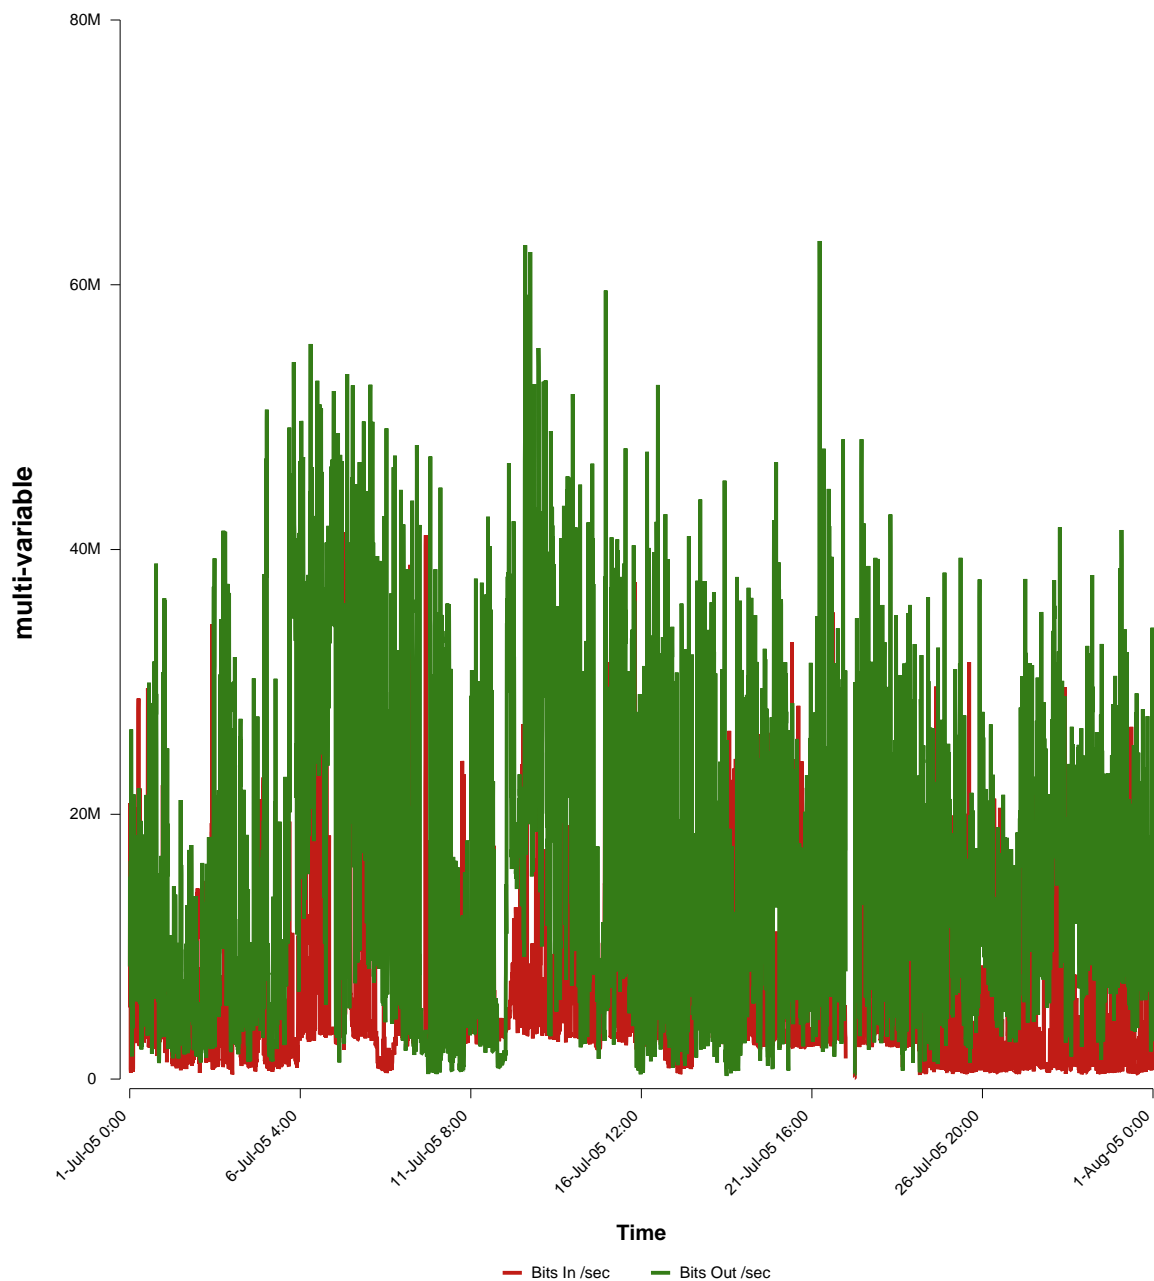

eHealth Trend Report

Divide by Time

SUNET-A-KIRUNA-IRF

Auto Range: Last Month
From: 2005/07/01 00:00
To: 2005/07/31 23:59

Created: 2005/08/02 04:10:41