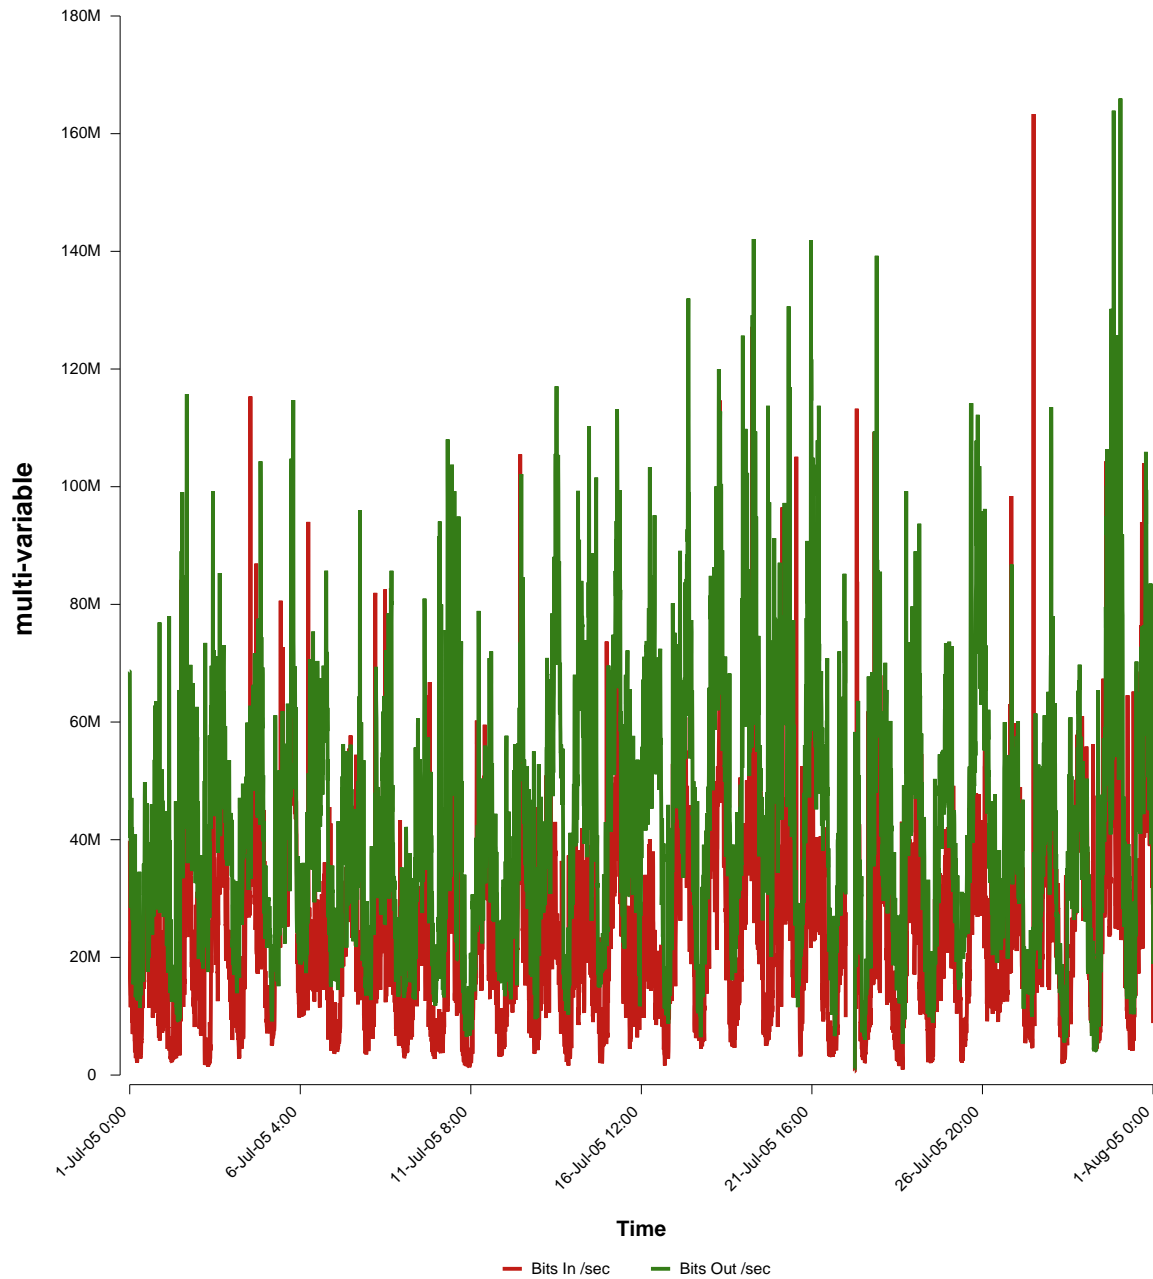

eHealth Trend Report

Divide by Time

SUNET-A-KALMAR-HIK

Auto Range: Last Month
From: 2005/07/01 00:00
To: 2005/07/31 23:59

Created: 2005/08/02 03:50:42