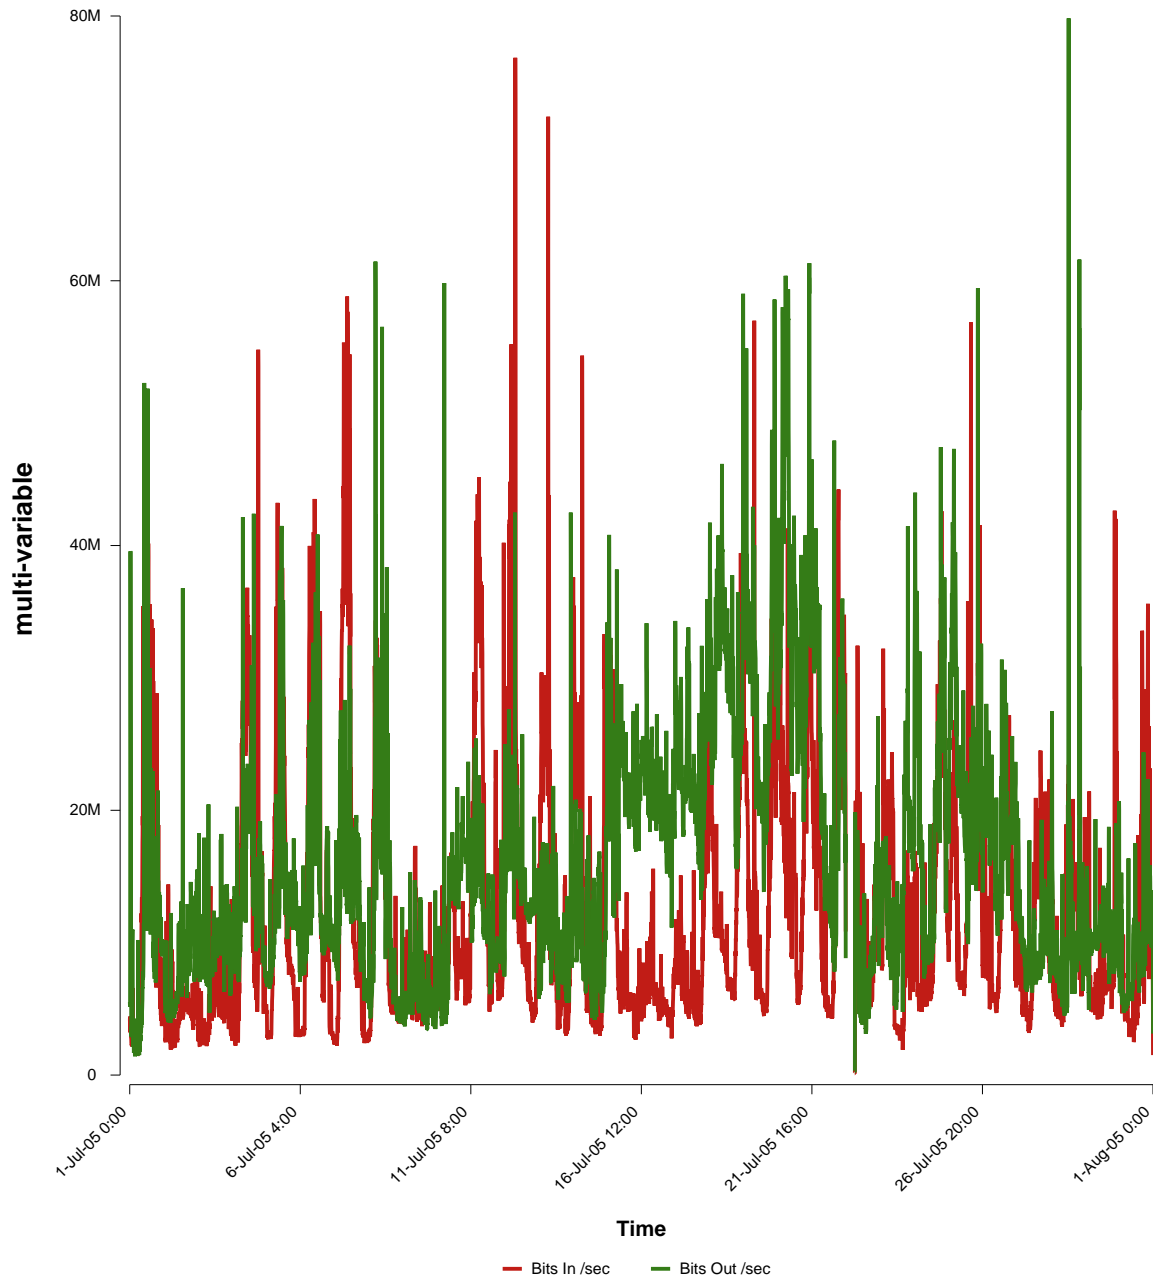

# eHealth Trend Report

Divide by Time

## SUNET-A-GBG-GU

Auto Range: Last Month  
From: 2005/07/01 00:00  
To: 2005/07/31 23:59

Created: 2005/08/02 03:40:40