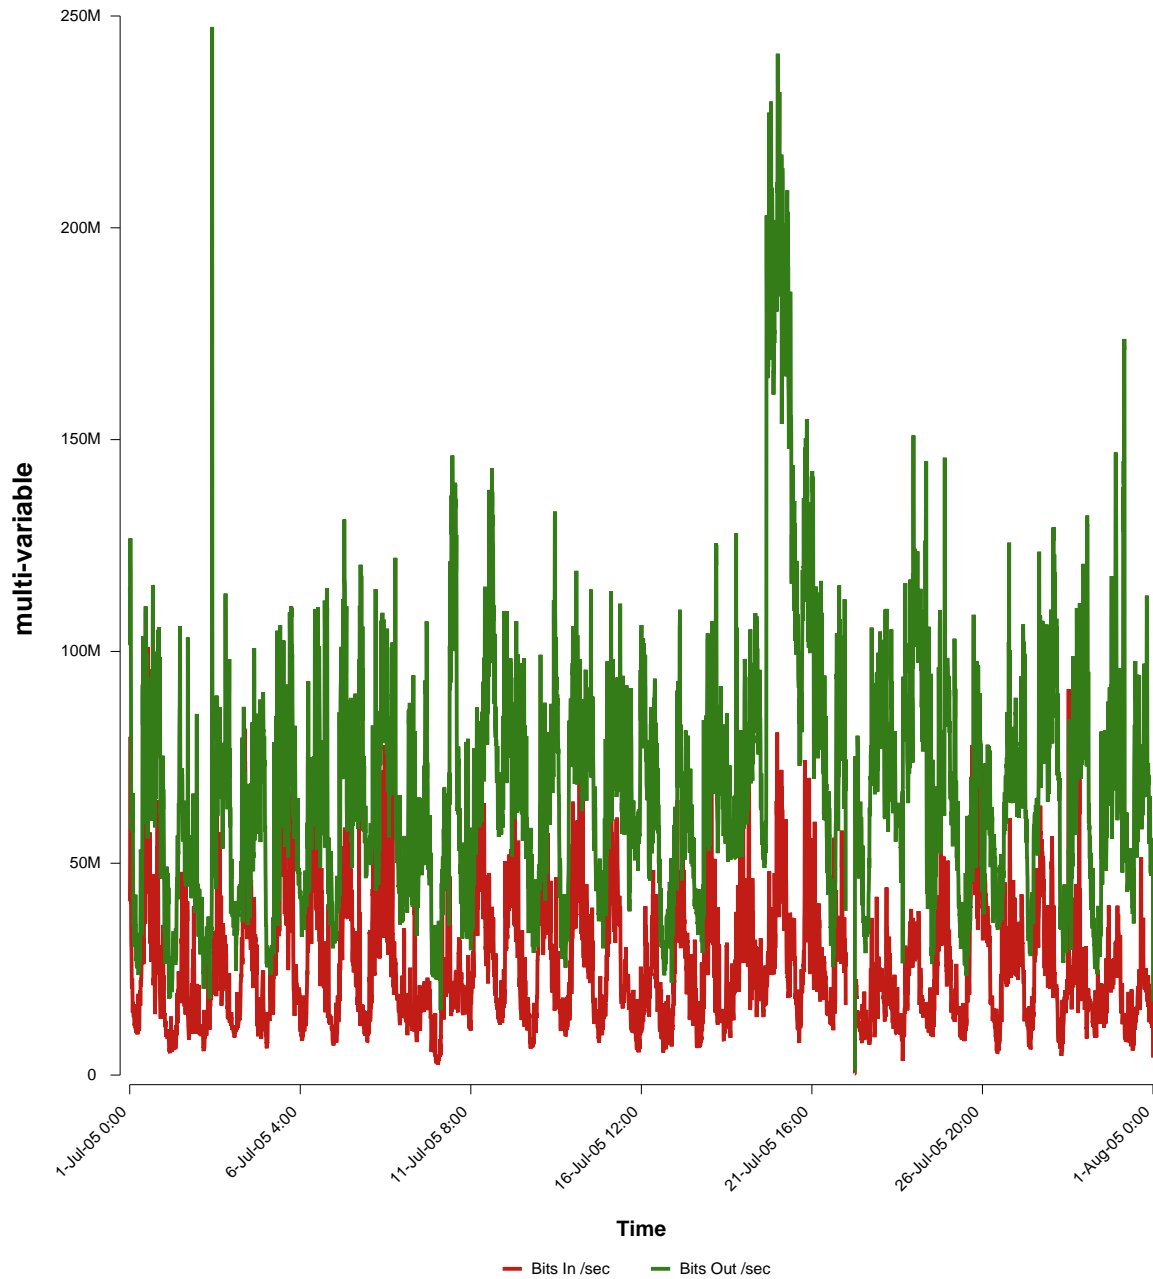

eHealth Trend Report

Divide by Time

SUNET-A-GBG-CHALMERS

Auto Range: Last Month
From: 2005/07/01 00:00
To: 2005/07/31 23:59

Created: 2005/08/02 03:30:42