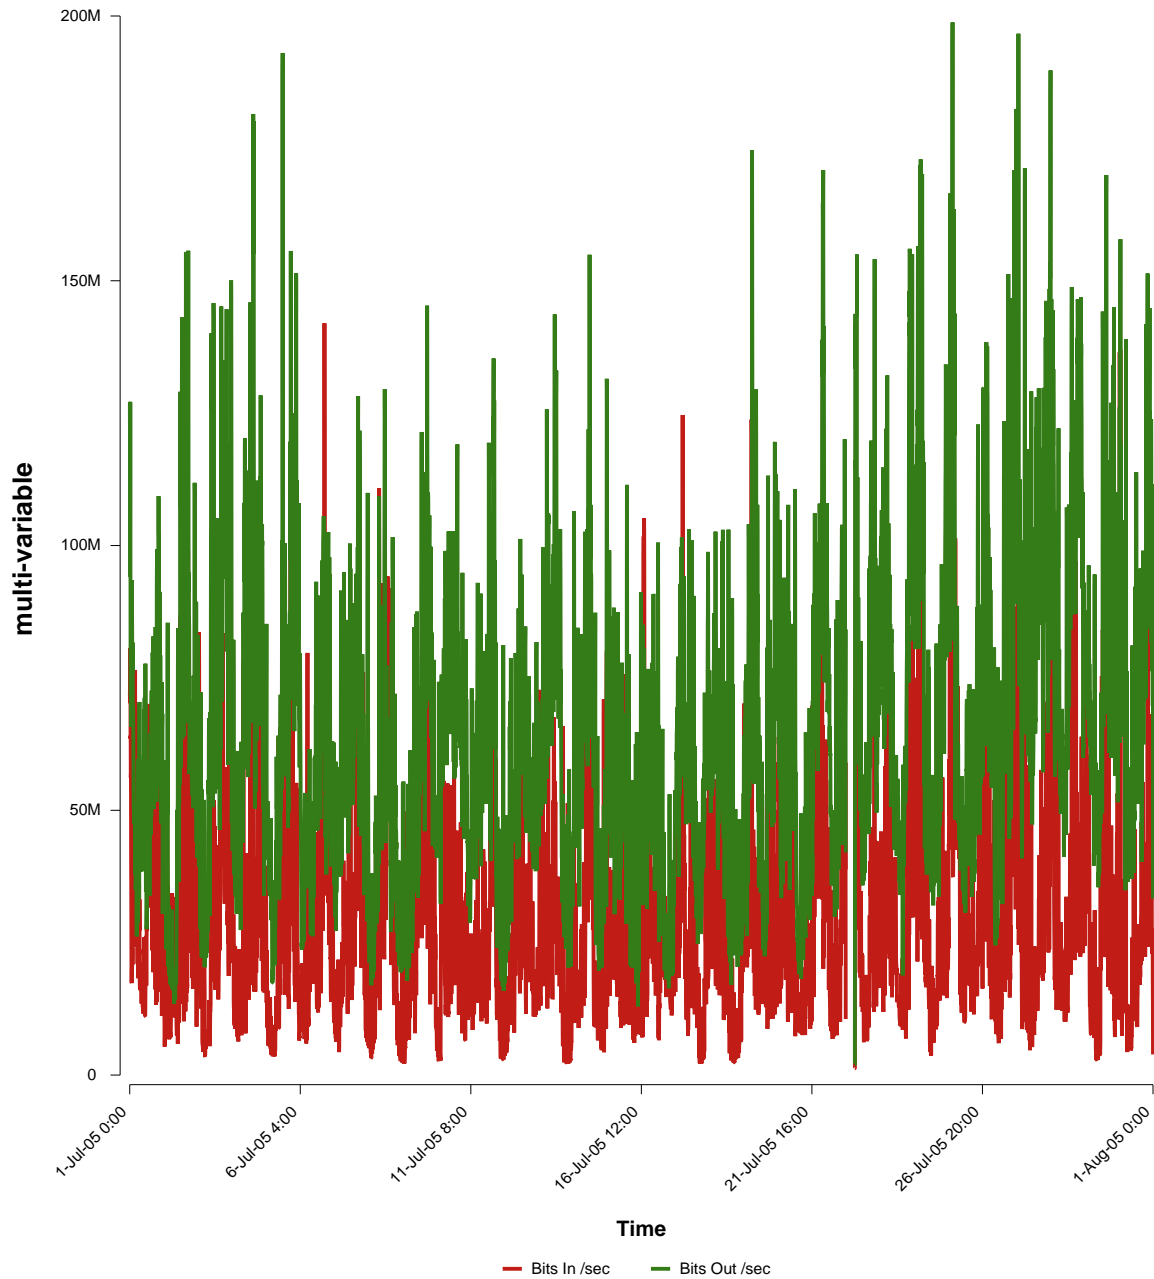

eHealth Trend Report

Divide by Time

SUNET-A-GAVLE-HIG

Auto Range: Last Month
From: 2005/07/01 00:00
To: 2005/07/31 23:59

Created: 2005/08/02 03:21:14