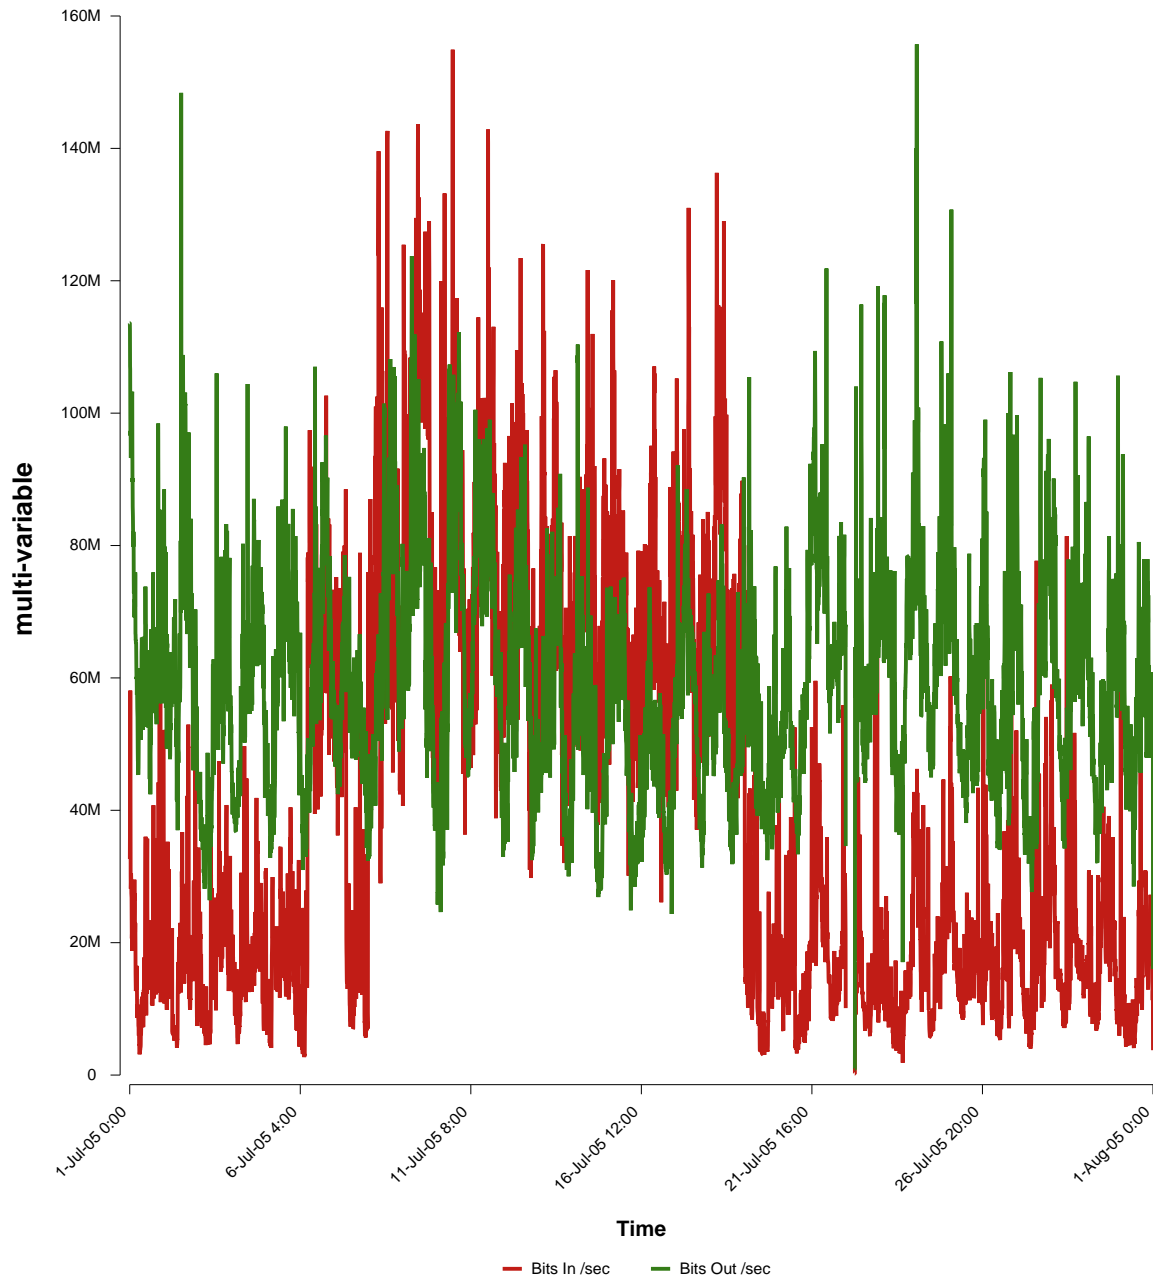

# eHealth Trend Report

Divide by Time

## SUNET-A-BORLANGE-DU

Auto Range: Last Month  
From: 2005/07/01 00:00  
To: 2005/07/31 23:59

Created: 2005/08/02 03:10:41