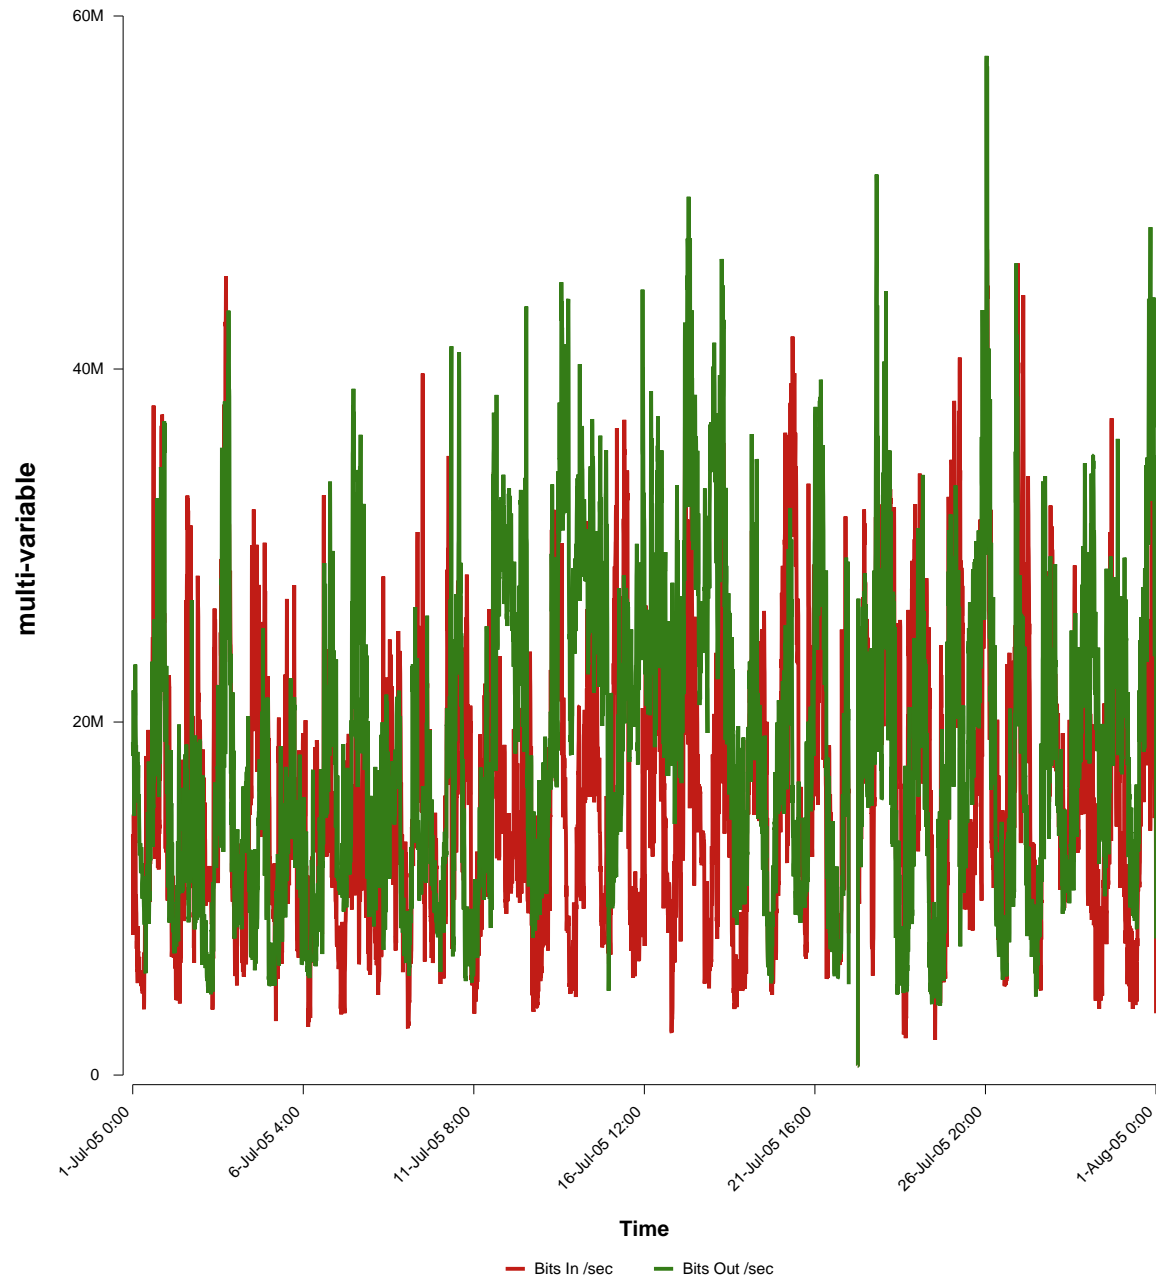

eHealth Trend Report

Divide by Time

SUNET-A-BORAS-HB

Auto Range: Last Month
From: 2005/07/01 00:00
To: 2005/07/31 23:59

Created: 2005/08/02 03:05:42