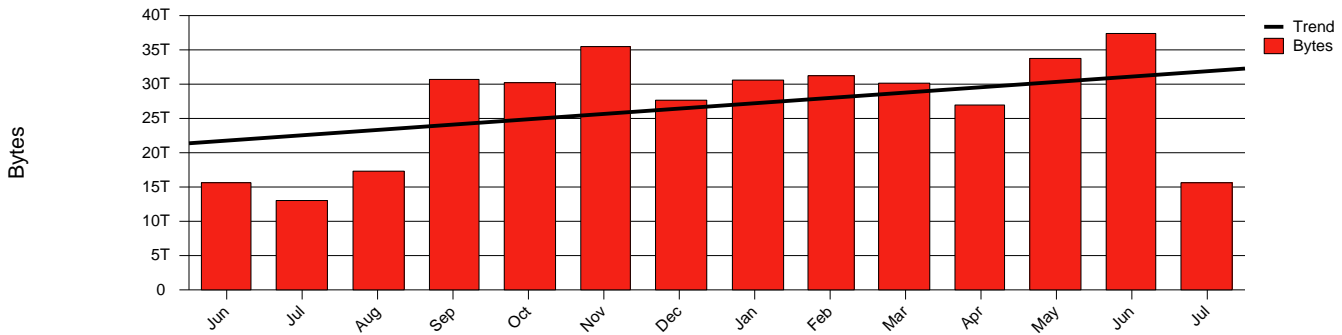

Monthly Health Report

Report for 2005/07/31, Subject: SUNET-A-VISBY-HGO

LAN/WAN

Total Network Volume by Month

Total Network Volume by Week

Total Network Volume by Day

Situations to Watch

Rank	Element Name	Variable	Threshold	Monthly Average		Days to (from) Threshold
			Value	Actual	Predicted	
1	hgo1-POS(Out)	Volume (Bandwidth %)	80.000	1.366	2.755	Increasing
2	hgo1-POS(In)	Volume (Bandwidth %)	80.000	0.527	1.170	Decreasing