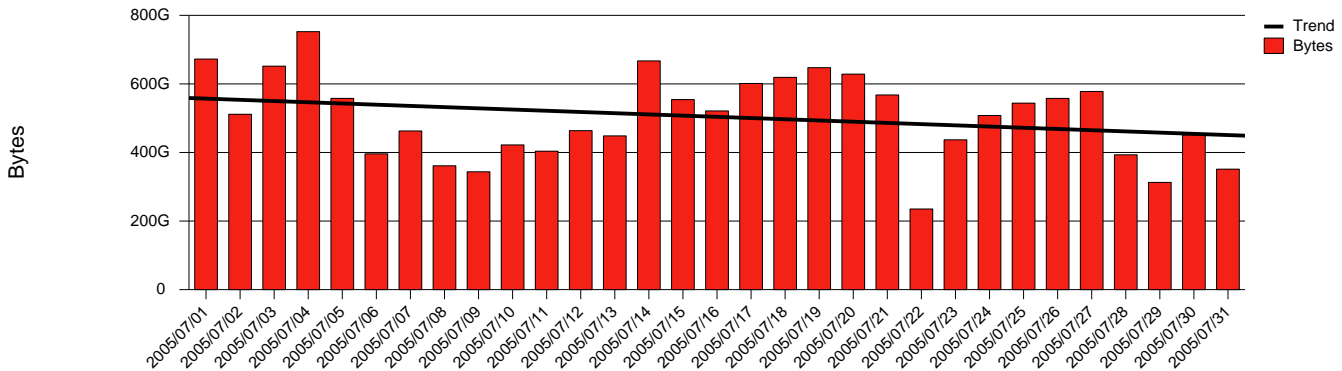

Monthly Health Report

Report for 2005/07/31, Subject: SUNET-A-VISBY-HGO

LAN/WAN

Total Network Volume by Month

Total Network Volume by Week

Total Network Volume by Day

Situations to Watch

Rank	Element Name	Variable	Threshold	Monthly Average		Days to (from) Threshold
			Value	Actual	Predicted	
1	hgo1-POS(Out)	Volume (Bandwidth %)	80.000	1.366	2.755	Increasing
2	hgo1-POS(In)	Volume (Bandwidth %)	80.000	0.527	1.170	Decreasing