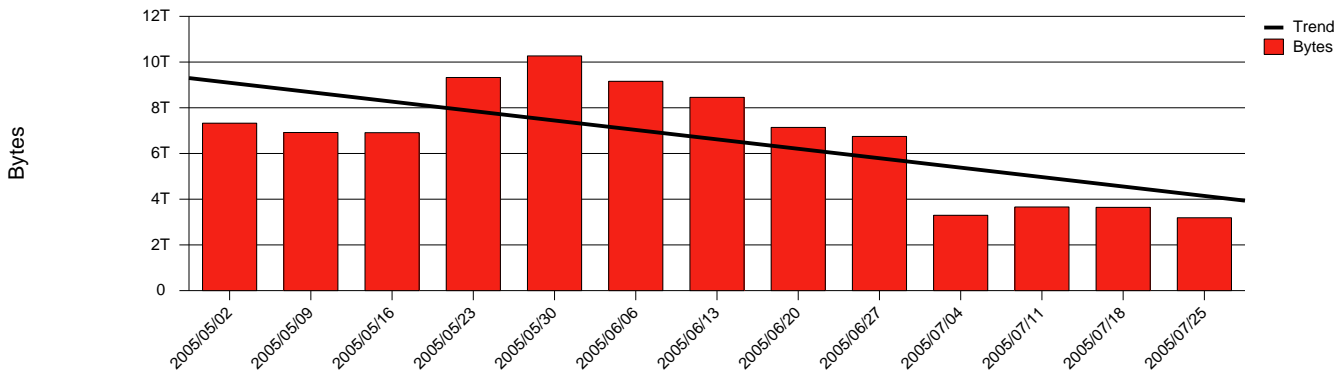

Monthly Health Report

Report for 2005/07/31, Subject: SUNET-A-VISBY-HGO

LAN/WAN

Total Network Volume by Month

Total Network Volume by Week

Total Network Volume by Day

Situations to Watch

Rank	Element Name	Variable	Threshold	Monthly Average		Days to (from) Threshold
			Value	Actual	Predicted	
1	hgo1-POS(Out)	Volume (Bandwidth %)	80.000	1.366	2.755	Increasing
2	hgo1-POS(In)	Volume (Bandwidth %)	80.000	0.527	1.170	Decreasing