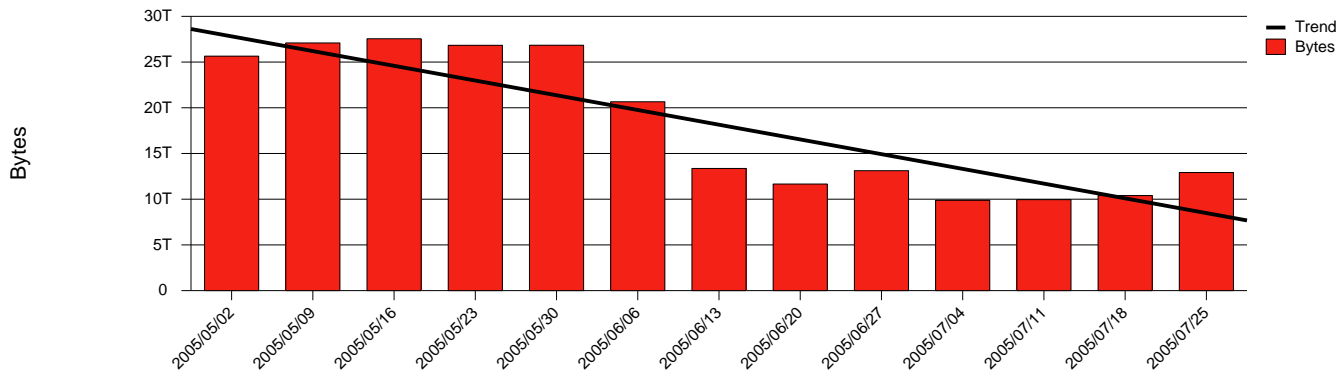

Monthly Health Report

Report for 2005/07/31, Subject: SUNET-A-VAXJO-VXU

LAN/WAN

Total Network Volume by Month

Total Network Volume by Week

Total Network Volume by Day

Situations to Watch

Rank	Element Name	Variable	Threshold	Monthly Average		Days to (from)
			Value	Actual	Predicted	Threshold
1	vxu2-SRP(Out)	Volume (Bandwidth %)	80.000	3.055	7.120	Increasing
2	vxu1-SRP(In)	Volume (Bandwidth %)	80.000	2.386	4.847	Increasing
3	vxu2-SRP(In)	Errors (% Frames)	5.000	0.000	0.030	Increasing
4	vxu1-SRP(In)	Errors (% Frames)	5.000	0.000	0.000	Increasing
5	vxu1-SRP(Out)	Volume (Bandwidth %)	80.000	0.415	0.177	Decreasing
6	vxu2-SRP(In)	Volume (Bandwidth %)	80.000	0.002	0.003	Decreasing