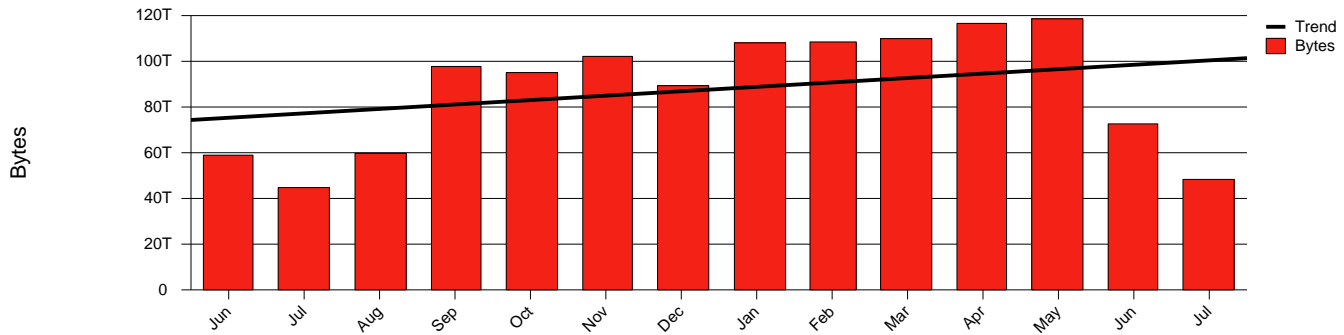

Monthly Health Report

Report for 2005/07/31, Subject: SUNET-A-VAXJO-VXU

LAN/WAN

Total Network Volume by Month

Total Network Volume by Week

Total Network Volume by Day

Situations to Watch

Rank	Element Name	Variable	Threshold	Monthly Average		Days to (from)
			Value	Actual	Predicted	Threshold
1	vxu2-SRP(Out)	Volume (Bandwidth %)	80.000	3.055	7.120	Increasing
2	vxu1-SRP(In)	Volume (Bandwidth %)	80.000	2.386	4.847	Increasing
3	vxu2-SRP(In)	Errors (% Frames)	5.000	0.000	0.030	Increasing
4	vxu1-SRP(In)	Errors (% Frames)	5.000	0.000	0.000	Increasing
5	vxu1-SRP(Out)	Volume (Bandwidth %)	80.000	0.415	0.177	Decreasing
6	vxu2-SRP(In)	Volume (Bandwidth %)	80.000	0.002	0.003	Decreasing