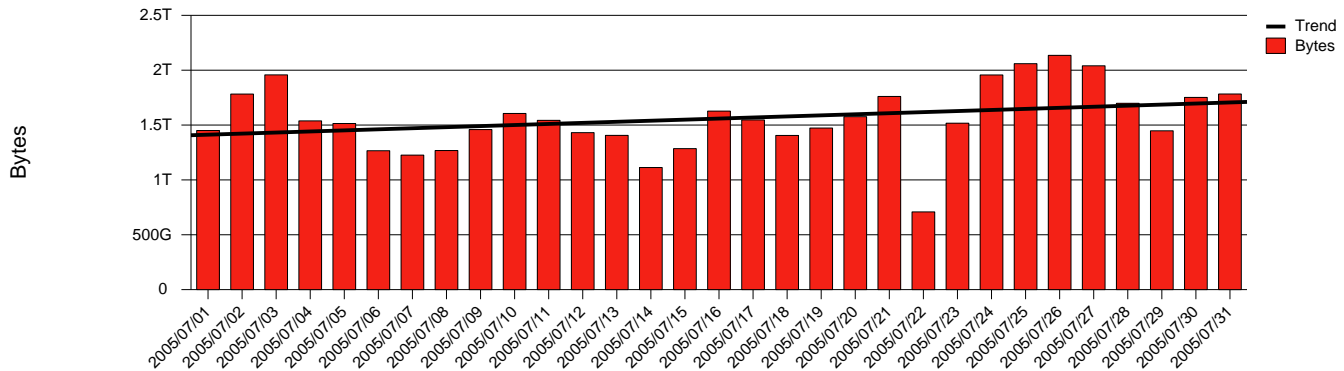

Monthly Health Report

Report for 2005/07/31, Subject: SUNET-A-VAXJO-VXU

LAN/WAN

Total Network Volume by Month

Total Network Volume by Week

Total Network Volume by Day

Situations to Watch

Rank	Element Name	Variable	Threshold	Monthly Average		Days to (from)
			Value	Actual	Predicted	Threshold
1	vxu2-SRP(Out)	Volume (Bandwidth %)	80.000	3.055	7.120	Increasing
2	vxu1-SRP(In)	Volume (Bandwidth %)	80.000	2.386	4.847	Increasing
3	vxu2-SRP(In)	Errors (% Frames)	5.000	0.000	0.030	Increasing
4	vxu1-SRP(In)	Errors (% Frames)	5.000	0.000	0.000	Increasing
5	vxu1-SRP(Out)	Volume (Bandwidth %)	80.000	0.415	0.177	Decreasing
6	vxu2-SRP(In)	Volume (Bandwidth %)	80.000	0.002	0.003	Decreasing