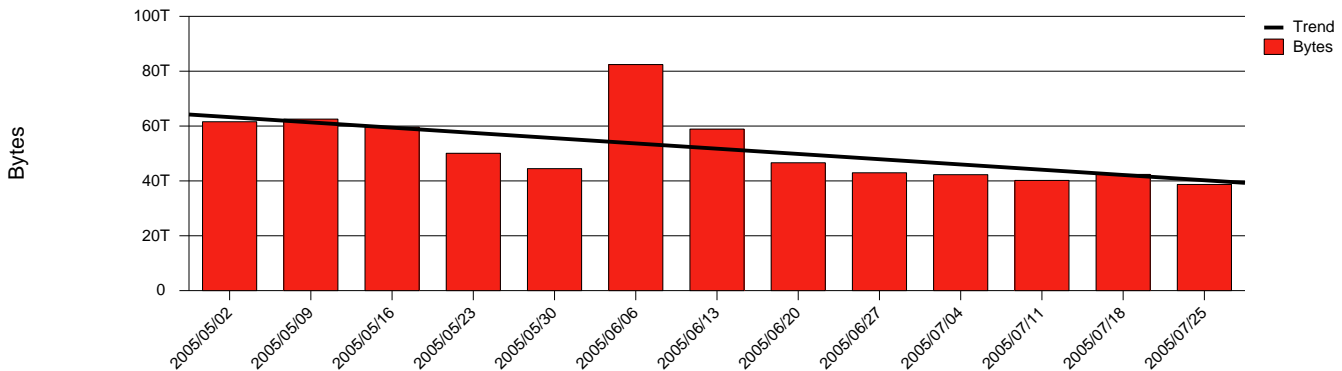

Monthly Health Report

Report for 2005/07/31, Subject: SUNET-A-UMEA-UMU

LAN/WAN

Total Network Volume by Month

Total Network Volume by Week

Total Network Volume by Day

Situations to Watch

Rank	Element Name	Variable	Threshold	Monthly Average		Days to (from) Threshold
			Value	Actual	Predicted	
1	umu1-SRP(Out)	Volume (Bandwidth %)	80.000	17.875	20.582	Increasing
2	umu1-SRP(In)	Volume (Bandwidth %)	80.000	3.912	5.447	Increasing
3	umu2-SRP(In)	Errors (% Frames)	5.000	0.000	0.020	Increasing
4	umu2-SRP(Out)	Volume (Bandwidth %)	80.000	0.000	0.070	Increasing
5	umu2-SRP(In)	Volume (Bandwidth %)	80.000	0.001	0.026	Increasing
6	umu1-SRP(In)	Errors (% Frames)	5.000	0.000	0.000	Increasing