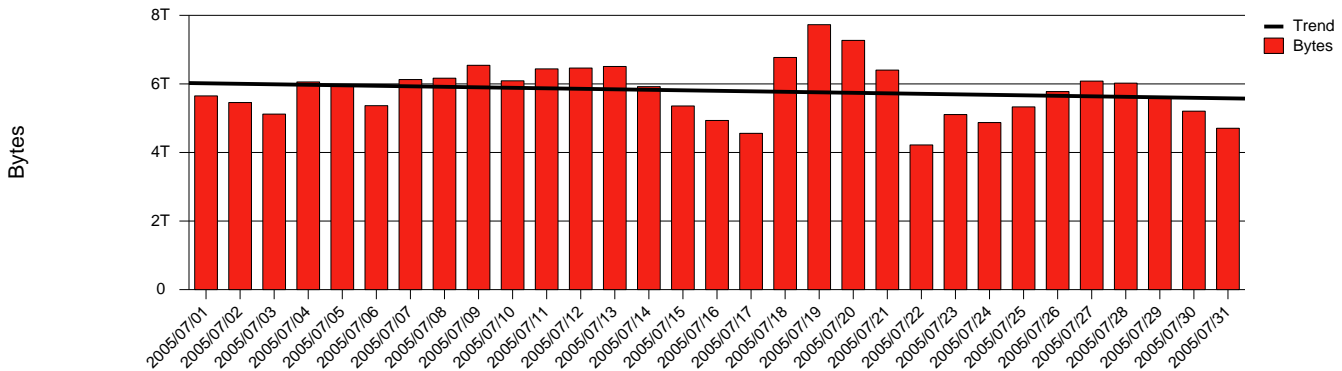

Monthly Health Report

Report for 2005/07/31, Subject: SUNET-A-UMEA-UMU

LAN/WAN

Total Network Volume by Month

Total Network Volume by Week

Total Network Volume by Day

Situations to Watch

Rank	Element Name	Variable	Threshold	Monthly Average		Days to (from) Threshold
			Value	Actual	Predicted	
1	umu1-SRP(Out)	Volume (Bandwidth %)	80.000	17.875	20.582	Increasing
2	umu1-SRP(In)	Volume (Bandwidth %)	80.000	3.912	5.447	Increasing
3	umu2-SRP(In)	Errors (% Frames)	5.000	0.000	0.020	Increasing
4	umu2-SRP(Out)	Volume (Bandwidth %)	80.000	0.000	0.070	Increasing
5	umu2-SRP(In)	Volume (Bandwidth %)	80.000	0.001	0.026	Increasing
6	umu1-SRP(In)	Errors (% Frames)	5.000	0.000	0.000	Increasing