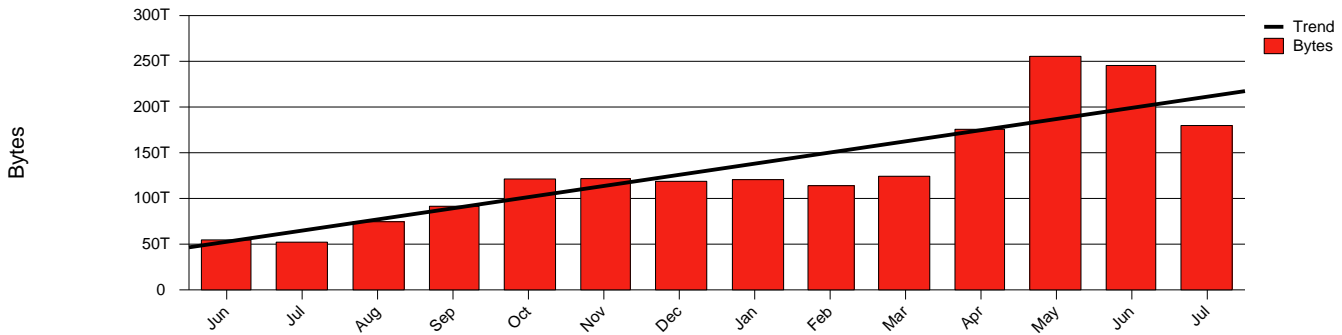

Monthly Health Report

Report for 2005/07/31, Subject: SUNET-A-UMEA-UMU

LAN/WAN

Total Network Volume by Month

Total Network Volume by Week

Total Network Volume by Day

Situations to Watch

Rank	Element Name	Variable	Threshold	Monthly Average		Days to (from) Threshold
			Value	Actual	Predicted	
1	umu1-SRP(Out)	Volume (Bandwidth %)	80.000	17.875	20.582	Increasing
2	umu1-SRP(In)	Volume (Bandwidth %)	80.000	3.912	5.447	Increasing
3	umu2-SRP(In)	Errors (% Frames)	5.000	0.000	0.020	Increasing
4	umu2-SRP(Out)	Volume (Bandwidth %)	80.000	0.000	0.070	Increasing
5	umu2-SRP(In)	Volume (Bandwidth %)	80.000	0.001	0.026	Increasing
6	umu1-SRP(In)	Errors (% Frames)	5.000	0.000	0.000	Increasing