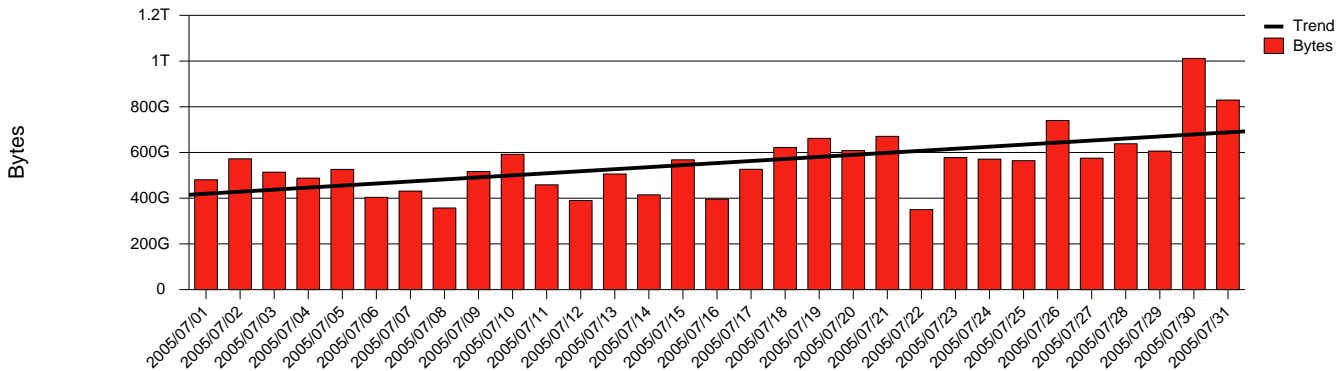

# Monthly Health Report

Report for 2005/07/31, Subject: SUNET-A-SKOVDE-HIS

LAN/WAN

Total Network Volume by Month

Total Network Volume by Week

Total Network Volume by Day

Situations to Watch

Rank	Element Name	Variable	Threshold	Monthly Average		Days to (from)
			Value	Actual	Predicted	Threshold
1	his1-SRP(Out)	Volume (Bandwidth %)	80.000	1.371	3.321	Increasing
2	his1-SRP(In)	Volume (Bandwidth %)	80.000	0.708	1.570	Increasing
3	his2-SRP(In)	Volume (Bandwidth %)	80.000	0.001	0.007	Increasing
4	his1-SRP(In)	Errors (% Frames)	5.000	0.000	0.000	Increasing
5	his2-SRP(Out)	Volume (Bandwidth %)	80.000	0.000	0.183	Decreasing