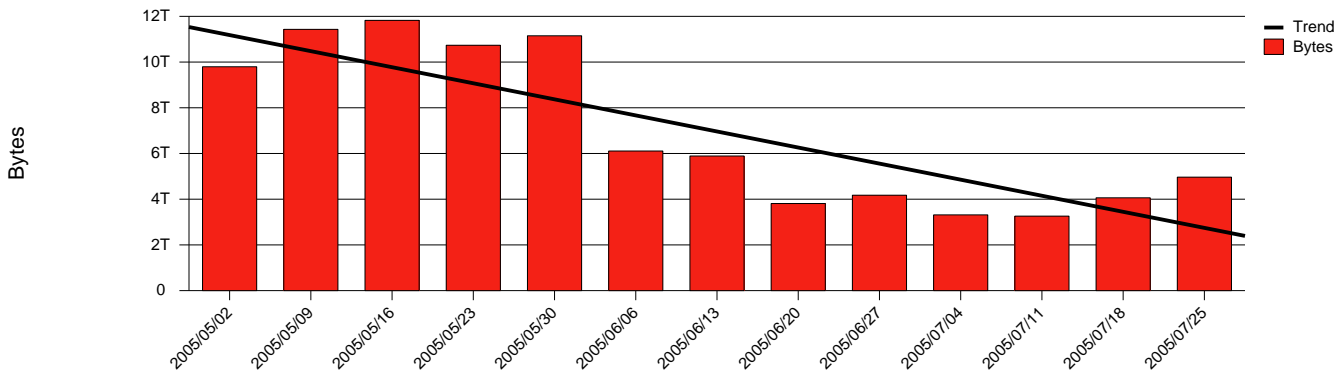

# Monthly Health Report

Report for 2005/07/31, Subject: SUNET-A-SKOVDE-HIS

LAN/WAN

Total Network Volume by Month

Total Network Volume by Week

Total Network Volume by Day

Situations to Watch

Rank	Element Name	Variable	Threshold	Monthly Average		Days to (from)
			Value	Actual	Predicted	Threshold
1	his1-SRP(Out)	Volume (Bandwidth %)	80.000	1.371	3.321	Increasing
2	his1-SRP(In)	Volume (Bandwidth %)	80.000	0.708	1.570	Increasing
3	his2-SRP(In)	Volume (Bandwidth %)	80.000	0.001	0.007	Increasing
4	his1-SRP(In)	Errors (% Frames)	5.000	0.000	0.000	Increasing
5	his2-SRP(Out)	Volume (Bandwidth %)	80.000	0.000	0.183	Decreasing