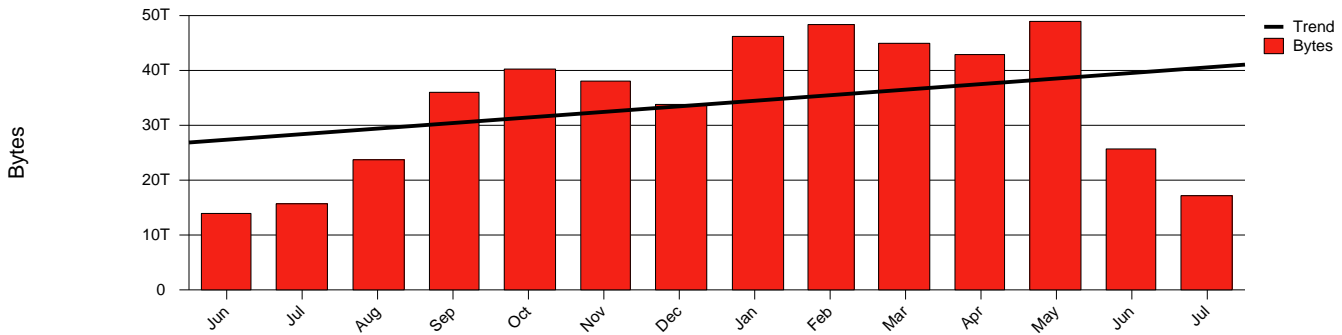

# Monthly Health Report

Report for 2005/07/31, Subject: SUNET-A-SKOVDE-HIS

LAN/WAN

Total Network Volume by Month

Total Network Volume by Week

Total Network Volume by Day

Situations to Watch

Rank	Element Name	Variable	Threshold	Monthly Average		Days to (from)
			Value	Actual	Predicted	Threshold
1	his1-SRP(Out)	Volume (Bandwidth %)	80.000	1.371	3.321	Increasing
2	his1-SRP(In)	Volume (Bandwidth %)	80.000	0.708	1.570	Increasing
3	his2-SRP(In)	Volume (Bandwidth %)	80.000	0.001	0.007	Increasing
4	his1-SRP(In)	Errors (% Frames)	5.000	0.000	0.000	Increasing
5	his2-SRP(Out)	Volume (Bandwidth %)	80.000	0.000	0.183	Decreasing