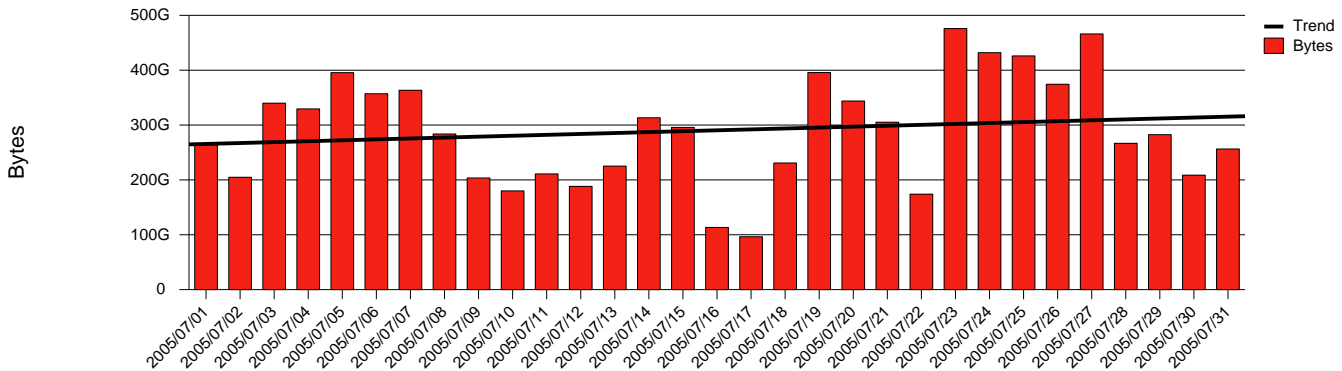

# Monthly Health Report

Report for 2005/07/31, Subject: SUNET-A-OREBRO-ORU

LAN/WAN

Total Network Volume by Month

Total Network Volume by Week

Total Network Volume by Day

Situations to Watch

Rank	Element Name	Variable	Threshold	Monthly Average		Days to (from)
			Value	Actual	Predicted	Threshold
1	oru2-SRP(In)	Volume (Bandwidth %)	80.000	0.001	1.607	Increasing
2	oru1-SRP(Out)	Volume (Bandwidth %)	80.000	0.685	4.959	Increasing
3	oru2-SRP(In)	Errors (% Frames)	5.000	0.012	0.003	Increasing
4	oru1-SRP(In)	Volume (Bandwidth %)	80.000	0.406	1.351	Decreasing
5	oru1-SRP(In)	Errors (% Frames)	5.000	0.000	0.000	Decreasing
6	oru2-SRP(Out)	Volume (Bandwidth %)	80.000	0.000	0.001	Decreasing