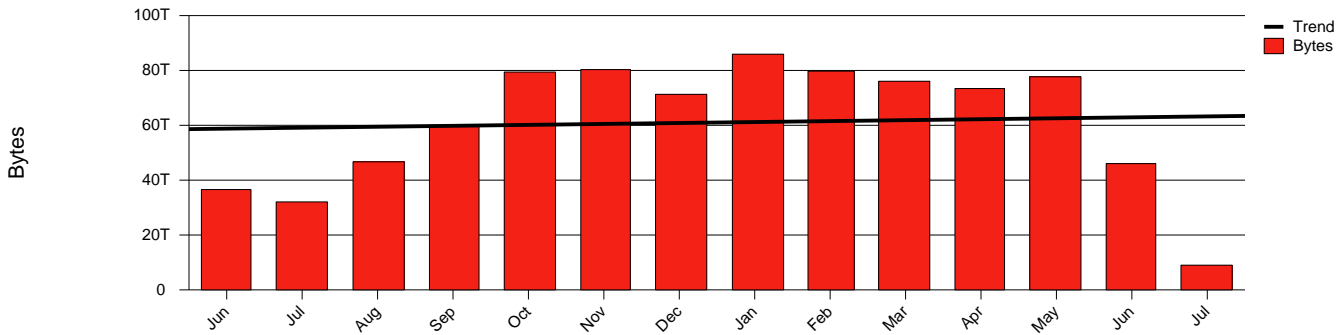

# Monthly Health Report

Report for 2005/07/31, Subject: SUNET-A-OREBRO-ORU

LAN/WAN

Total Network Volume by Month

Total Network Volume by Week

Total Network Volume by Day

Situations to Watch

Rank	Element Name	Variable	Threshold	Monthly Average		Days to (from)
			Value	Actual	Predicted	Threshold
1	oru2-SRP(In)	Volume (Bandwidth %)	80.000	0.001	1.607	Increasing
2	oru1-SRP(Out)	Volume (Bandwidth %)	80.000	0.685	4.959	Increasing
3	oru2-SRP(In)	Errors (% Frames)	5.000	0.012	0.003	Increasing
4	oru1-SRP(In)	Volume (Bandwidth %)	80.000	0.406	1.351	Decreasing
5	oru1-SRP(In)	Errors (% Frames)	5.000	0.000	0.000	Decreasing
6	oru2-SRP(Out)	Volume (Bandwidth %)	80.000	0.000	0.001	Decreasing