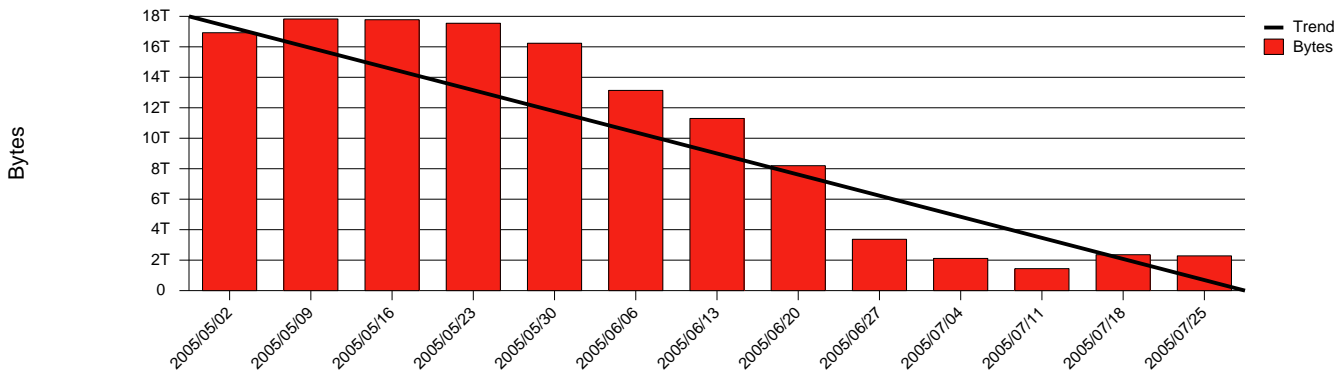

# Monthly Health Report

Report for 2005/07/31, Subject: SUNET-A-OREBRO-ORU

LAN/WAN

Total Network Volume by Month

Total Network Volume by Week

Total Network Volume by Day

Situations to Watch

Rank	Element Name	Variable	Threshold	Monthly Average		Days to (from)
			Value	Actual	Predicted	Threshold
1	oru2-SRP(In)	Volume (Bandwidth %)	80.000	0.001	1.607	Increasing
2	oru1-SRP(Out)	Volume (Bandwidth %)	80.000	0.685	4.959	Increasing
3	oru2-SRP(In)	Errors (% Frames)	5.000	0.012	0.003	Increasing
4	oru1-SRP(In)	Volume (Bandwidth %)	80.000	0.406	1.351	Decreasing
5	oru1-SRP(In)	Errors (% Frames)	5.000	0.000	0.000	Decreasing
6	oru2-SRP(Out)	Volume (Bandwidth %)	80.000	0.000	0.001	Decreasing