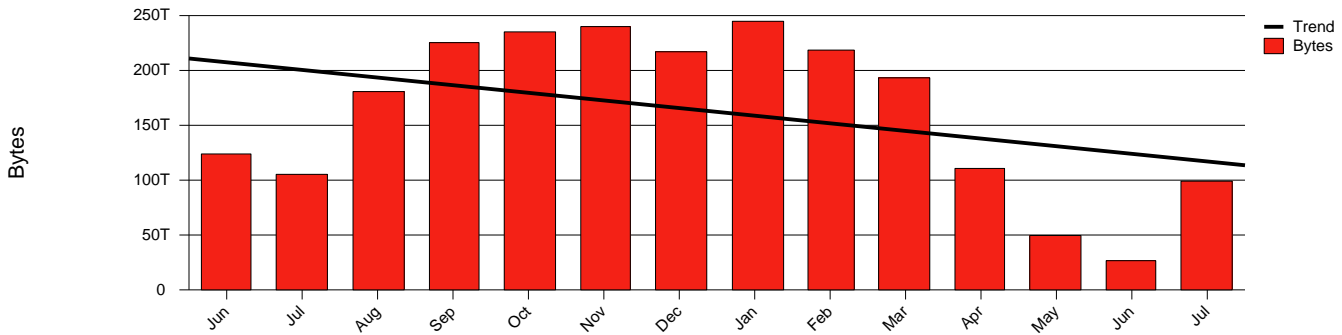

Monthly Health Report

Report for 2005/07/31, Subject: SUNET-A-LINKOPING-LIU

LAN/WAN

Total Network Volume by Month

Total Network Volume by Week

Total Network Volume by Day

Situations to Watch

Rank	Element Name	Variable	Threshold	Monthly Average		Days to (from) Threshold
			Value	Actual	Predicted	
1	liu2-SRP(In)	Volume (Bandwidth %)	80.000	9.506	6.216	Decreasing
2	liu2-SRP(In)	Errors (% Frames)	5.000	0.000	0.000	Decreasing
3	liu2-SRP(Out)	Volume (Bandwidth %)	80.000	2.503	8.014	Decreasing
4	liu1-SRP(In)	Volume (Bandwidth %)	80.000	0.001	0.000	Decreasing
5	liu1-SRP(In)	Discards (% Frames)	10.000	0.000	0.000	Decreasing
6	liu1-SRP(Out)	Volume (Bandwidth %)	80.000	0.000	0.000	Decreasing