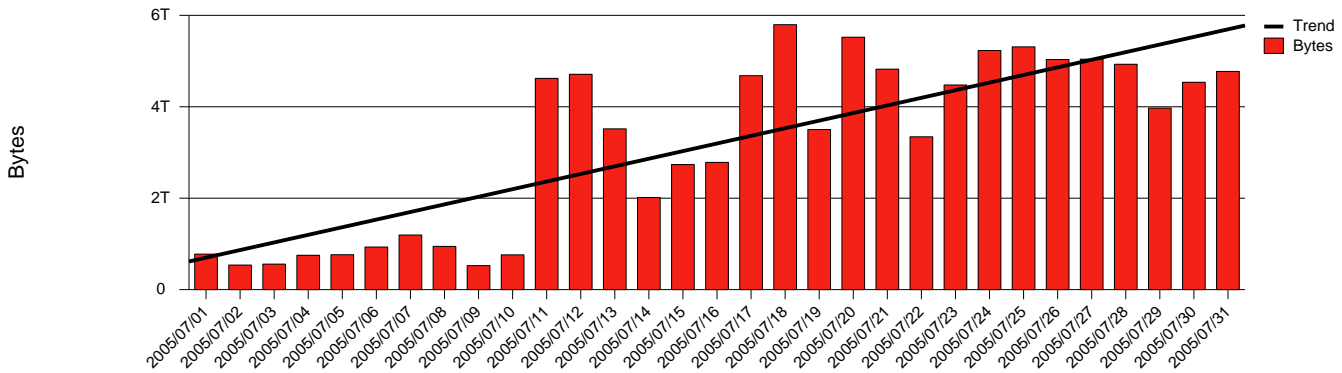

Monthly Health Report

Report for 2005/07/31, Subject: SUNET-A-LINKOPING-LIU

LAN/WAN

Total Network Volume by Month

Total Network Volume by Week

Total Network Volume by Day

Situations to Watch

Rank	Element Name	Variable	Threshold	Monthly Average		Days to (from) Threshold
			Value	Actual	Predicted	
1	liu2-SRP(In)	Volume (Bandwidth %)	80.000	9.506	6.216	Decreasing
2	liu2-SRP(In)	Errors (% Frames)	5.000	0.000	0.000	Decreasing
3	liu2-SRP(Out)	Volume (Bandwidth %)	80.000	2.503	8.014	Decreasing
4	liu1-SRP(In)	Volume (Bandwidth %)	80.000	0.001	0.000	Decreasing
5	liu1-SRP(In)	Discards (% Frames)	10.000	0.000	0.000	Decreasing
6	liu1-SRP(Out)	Volume (Bandwidth %)	80.000	0.000	0.000	Decreasing