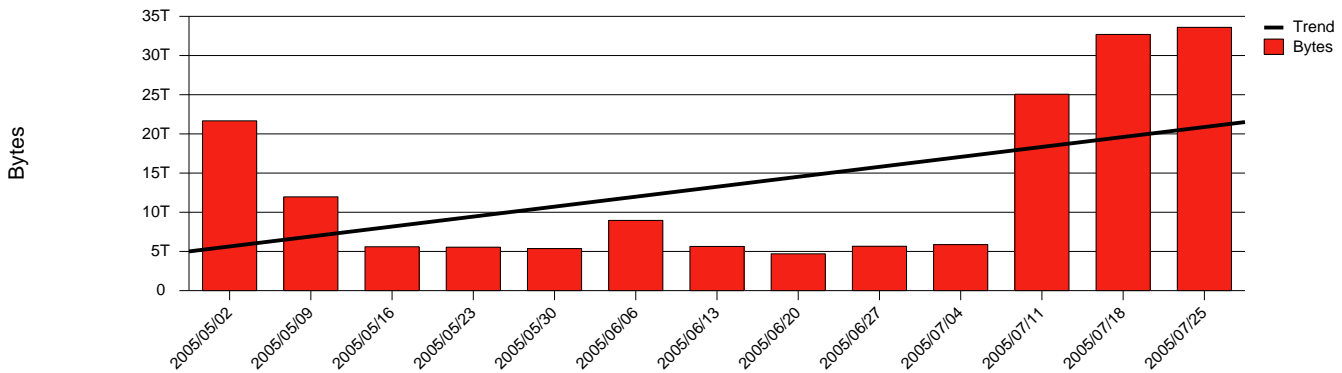

Monthly Health Report

Report for 2005/07/31, Subject: SUNET-A-LINKOPING-LIU

LAN/WAN

Total Network Volume by Month

Total Network Volume by Week

Total Network Volume by Day

Situations to Watch

Rank	Element Name	Variable	Threshold	Monthly Average		Days to (from) Threshold
			Value	Actual	Predicted	
1	liu2-SRP(In)	Volume (Bandwidth %)	80.000	9.506	6.216	Decreasing
2	liu2-SRP(In)	Errors (% Frames)	5.000	0.000	0.000	Decreasing
3	liu2-SRP(Out)	Volume (Bandwidth %)	80.000	2.503	8.014	Decreasing
4	liu1-SRP(In)	Volume (Bandwidth %)	80.000	0.001	0.000	Decreasing
5	liu1-SRP(In)	Discards (% Frames)	10.000	0.000	0.000	Decreasing
6	liu1-SRP(Out)	Volume (Bandwidth %)	80.000	0.000	0.000	Decreasing