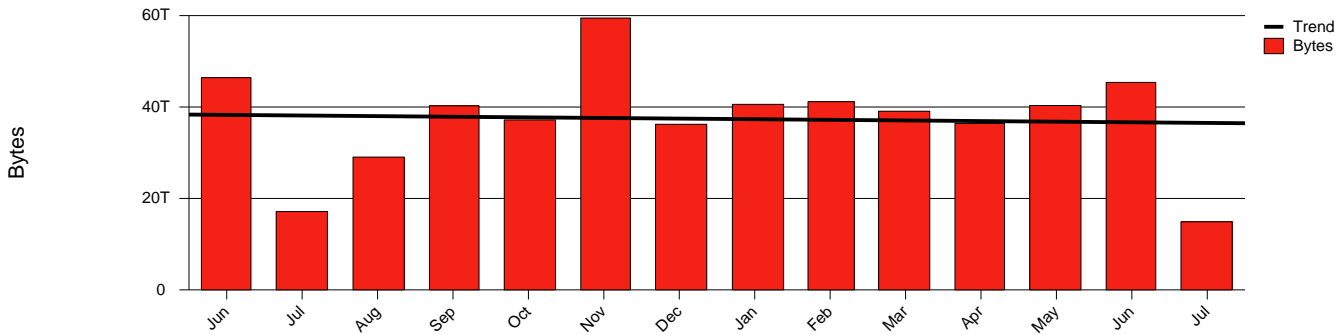

Monthly Health Report

Report for 2005/07/31, Subject: SUNET-A-JONKOPING-HJ

LAN/WAN

Total Network Volume by Month

Total Network Volume by Week

Total Network Volume by Day

Situations to Watch

Rank	Element Name	Variable	Threshold	Monthly Average		Days to (from)
			Value	Actual	Predicted	Threshold
1	hj1-SRP(Out)	Volume (Bandwidth %)	80.000	1.298	3.298	Increasing
2	hj2-SRP(In)	Volume (Bandwidth %)	80.000	0.240	1.124	Increasing
3	hj1-SRP(In)	Errors (% Frames)	5.000	0.011	0.015	Increasing
4	hj1-SRP(In)	Volume (Bandwidth %)	80.000	0.291	0.355	Decreasing
5	hj1-SRP(Out)	Discards (% Frames)	10.000	0.000	0.000	Decreasing
6	hj2-SRP(In)	Errors (% Frames)	5.000	0.000	0.000	Decreasing
7	hj2-SRP(Out)	Volume (Bandwidth %)	80.000	0.003	0.000	Decreasing