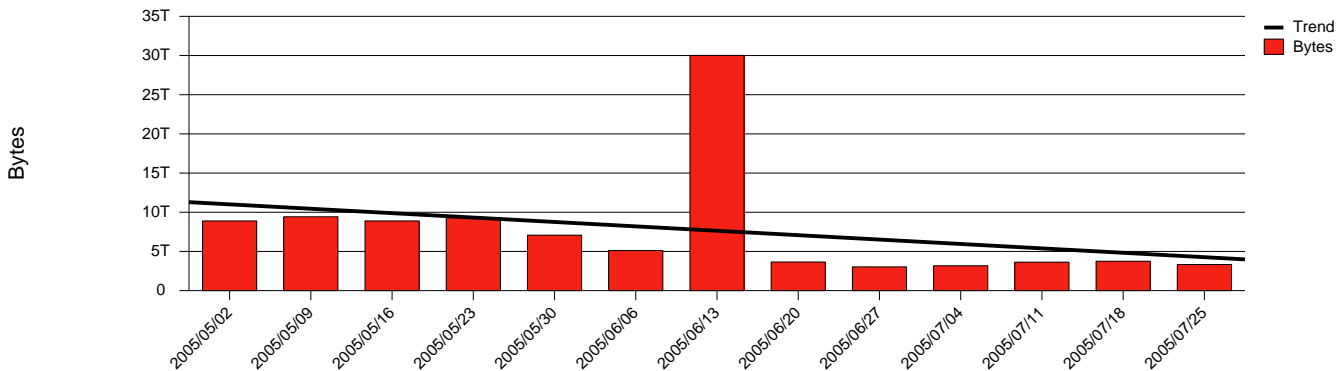

Monthly Health Report

Report for 2005/07/31, Subject: SUNET-A-JONKOPING-HJ

LAN/WAN

Total Network Volume by Month

Total Network Volume by Week

Total Network Volume by Day

Situations to Watch

Rank	Element Name	Variable	Threshold	Monthly Average		Days to (from)
			Value	Actual	Predicted	Threshold
1	hj1-SRP(Out)	Volume (Bandwidth %)	80.000	1.298	3.298	Increasing
2	hj2-SRP(In)	Volume (Bandwidth %)	80.000	0.240	1.124	Increasing
3	hj1-SRP(In)	Errors (% Frames)	5.000	0.011	0.015	Increasing
4	hj1-SRP(In)	Volume (Bandwidth %)	80.000	0.291	0.355	Decreasing
5	hj1-SRP(Out)	Discards (% Frames)	10.000	0.000	0.000	Decreasing
6	hj2-SRP(In)	Errors (% Frames)	5.000	0.000	0.000	Decreasing
7	hj2-SRP(Out)	Volume (Bandwidth %)	80.000	0.003	0.000	Decreasing