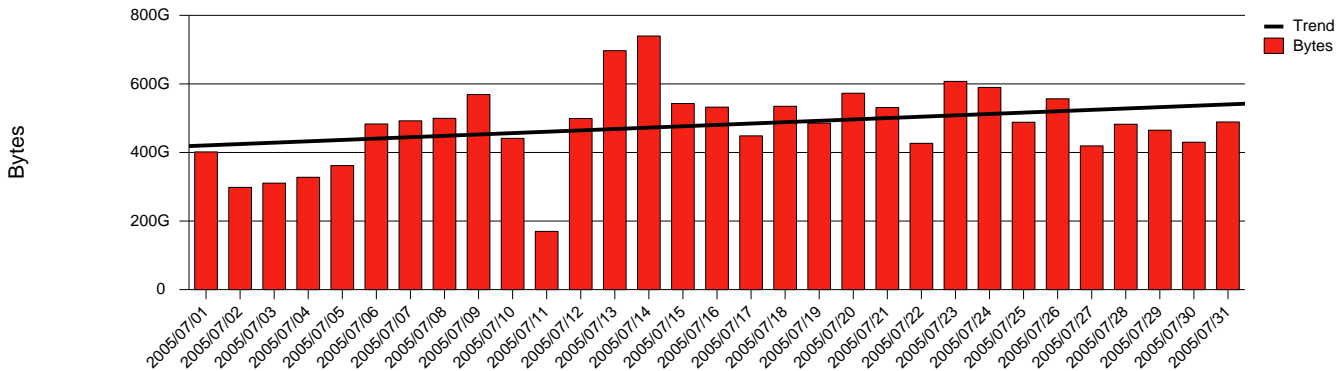

Monthly Health Report

Report for 2005/07/31, Subject: SUNET-A-JONKOPING-HJ

LAN/WAN

Total Network Volume by Month

Total Network Volume by Week

Total Network Volume by Day

Situations to Watch

Rank	Element Name	Variable	Threshold	Monthly Average		Days to (from)
			Value	Actual	Predicted	Threshold
1	hj1-SRP(Out)	Volume (Bandwidth %)	80.000	1.298	3.298	Increasing
2	hj2-SRP(In)	Volume (Bandwidth %)	80.000	0.240	1.124	Increasing
3	hj1-SRP(In)	Errors (% Frames)	5.000	0.011	0.015	Increasing
4	hj1-SRP(In)	Volume (Bandwidth %)	80.000	0.291	0.355	Decreasing
5	hj1-SRP(Out)	Discards (% Frames)	10.000	0.000	0.000	Decreasing
6	hj2-SRP(In)	Errors (% Frames)	5.000	0.000	0.000	Decreasing
7	hj2-SRP(Out)	Volume (Bandwidth %)	80.000	0.003	0.000	Decreasing