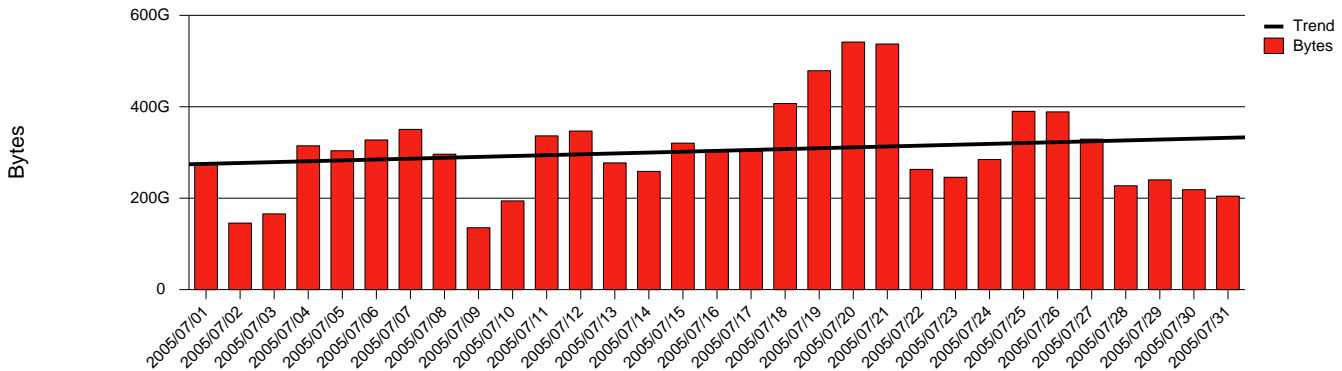

Monthly Health Report

Report for 2005/07/31, Subject: SUNET-A-GBG-GU

LAN/WAN

Total Network Volume by Month

Total Network Volume by Week

Total Network Volume by Day

Situations to Watch

Rank	Element Name	Variable	Threshold	Monthly Average		Days to (from)
			Value	Actual	Predicted	Threshold
1	gu1-SRP(Out)	Volume (Bandwidth %)	80.000	0.638	0.951	Increasing
2	gu1-SRP(In)	Volume (Bandwidth %)	80.000	0.500	0.813	Increasing
3	gu2-SRP(In)	Volume (Bandwidth %)	80.000	0.003	0.009	Decreasing
4	gu2-SRP(Out)	Volume (Bandwidth %)	80.000	0.000	0.000	Decreasing