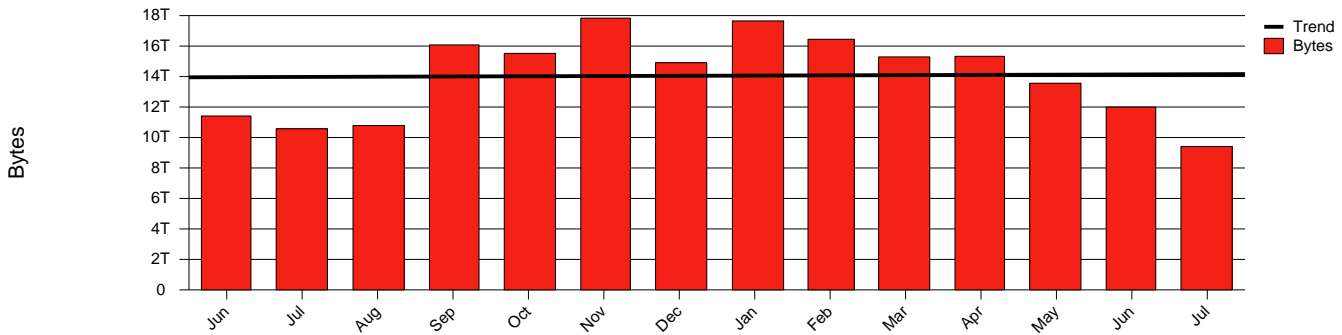

Monthly Health Report

Report for 2005/07/31, Subject: SUNET-A-GBG-GU

LAN/WAN

Total Network Volume by Month

Total Network Volume by Week

Total Network Volume by Day

Situations to Watch

Rank	Element Name	Variable	Threshold	Monthly Average		Days to (from)
			Value	Actual	Predicted	Threshold
1	gu1-SRP(Out)	Volume (Bandwidth %)	80.000	0.638	0.951	Increasing
2	gu1-SRP(In)	Volume (Bandwidth %)	80.000	0.500	0.813	Increasing
3	gu2-SRP(In)	Volume (Bandwidth %)	80.000	0.003	0.009	Decreasing
4	gu2-SRP(Out)	Volume (Bandwidth %)	80.000	0.000	0.000	Decreasing