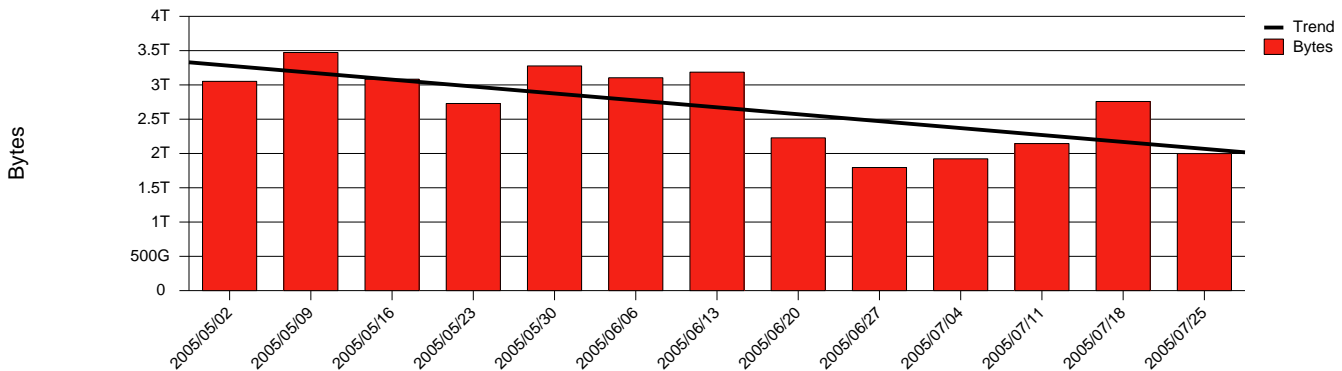

Monthly Health Report

Report for 2005/07/31, Subject: SUNET-A-GBG-GU

LAN/WAN

Total Network Volume by Month

Total Network Volume by Week

Total Network Volume by Day

Situations to Watch

Rank	Element Name	Variable	Threshold	Monthly Average		Days to (from)
			Value	Actual	Predicted	Threshold
1	gu1-SRP(Out)	Volume (Bandwidth %)	80.000	0.638	0.951	Increasing
2	gu1-SRP(In)	Volume (Bandwidth %)	80.000	0.500	0.813	Increasing
3	gu2-SRP(In)	Volume (Bandwidth %)	80.000	0.003	0.009	Decreasing
4	gu2-SRP(Out)	Volume (Bandwidth %)	80.000	0.000	0.000	Decreasing