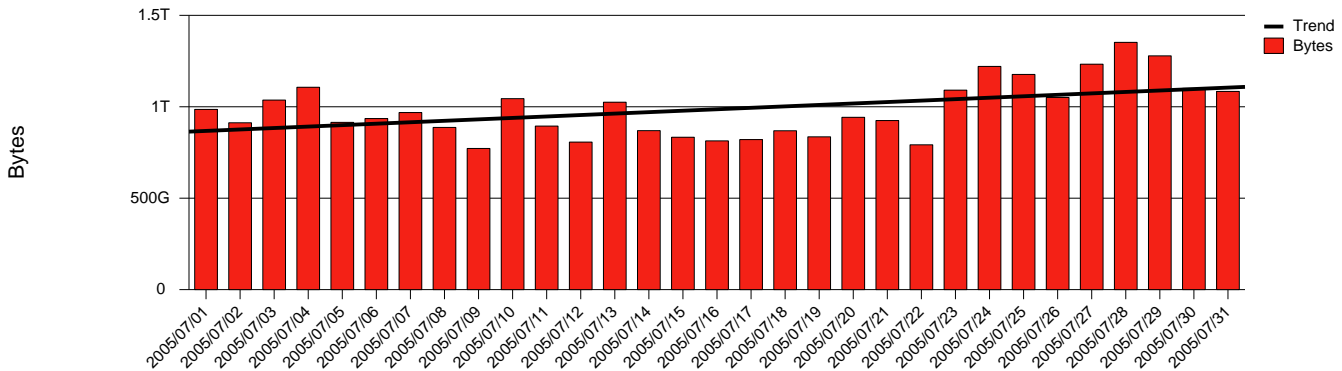

Monthly Health Report

Report for 2005/07/31, Subject: SUNET-A-GAVLE-HIG

LAN/WAN

Total Network Volume by Month

Total Network Volume by Week

Total Network Volume by Day

Situations to Watch

Rank	Element Name	Variable	Threshold	Monthly Average		Days to (from)
			Value	Actual	Predicted	Threshold
1	hig1-SRP(Out)	Volume (Bandwidth %)	80.000	1.358	2.961	Increasing
2	hig1-SRP(Out)	Discards (% Frames)	10.000	0.000	0.000	Increasing
3	hig2-SRP(In)	Volume (Bandwidth %)	80.000	0.001	0.183	Decreasing
4	hig2-SRP(In)	Errors (% Frames)	5.000	0.000	0.024	Decreasing
5	hig2-SRP(Out)	Volume (Bandwidth %)	80.000	1.229	0.777	Decreasing
6	hig1-SRP(In)	Volume (Bandwidth %)	80.000	1.117	1.892	Decreasing