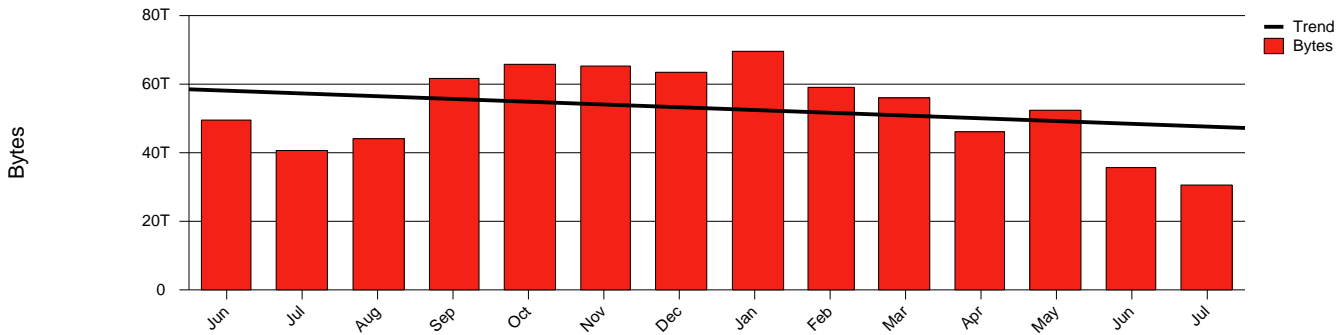

Monthly Health Report

Report for 2005/07/31, Subject: SUNET-A-GAVLE-HIG

LAN/WAN

Total Network Volume by Month

Total Network Volume by Week

Total Network Volume by Day

Situations to Watch

Rank	Element Name	Variable	Threshold	Monthly Average		Days to (from)
			Value	Actual	Predicted	Threshold
1	hig1-SRP(Out)	Volume (Bandwidth %)	80.000	1.358	2.961	Increasing
2	hig1-SRP(Out)	Discards (% Frames)	10.000	0.000	0.000	Increasing
3	hig2-SRP(In)	Volume (Bandwidth %)	80.000	0.001	0.183	Decreasing
4	hig2-SRP(In)	Errors (% Frames)	5.000	0.000	0.024	Decreasing
5	hig2-SRP(Out)	Volume (Bandwidth %)	80.000	1.229	0.777	Decreasing
6	hig1-SRP(In)	Volume (Bandwidth %)	80.000	1.117	1.892	Decreasing