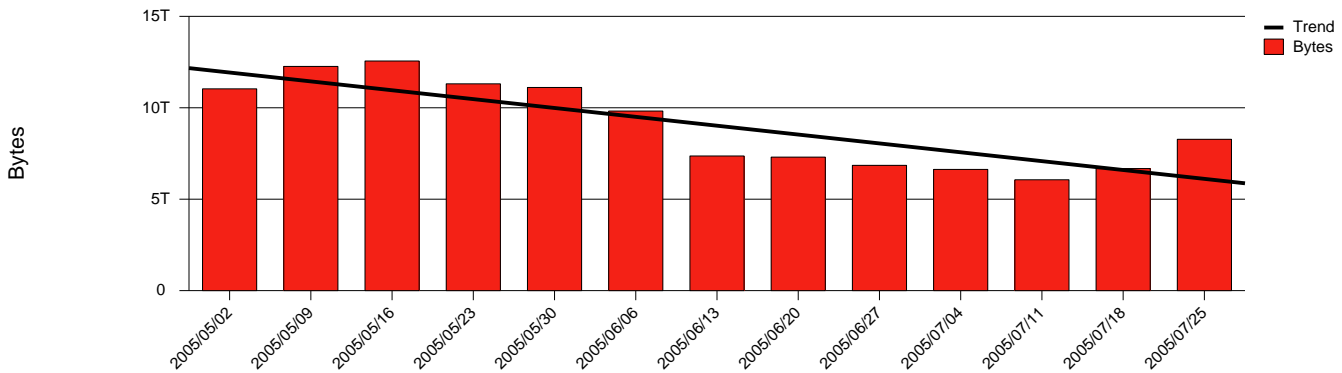

Monthly Health Report

Report for 2005/07/31, Subject: SUNET-A-GAVLE-HIG

LAN/WAN

Total Network Volume by Month

Total Network Volume by Week

Total Network Volume by Day

Situations to Watch

Rank	Element Name	Variable	Threshold	Monthly Average		Days to (from)
			Value	Actual	Predicted	Threshold
1	hig1-SRP(Out)	Volume (Bandwidth %)	80.000	1.358	2.961	Increasing
2	hig1-SRP(Out)	Discards (% Frames)	10.000	0.000	0.000	Increasing
3	hig2-SRP(In)	Volume (Bandwidth %)	80.000	0.001	0.183	Decreasing
4	hig2-SRP(In)	Errors (% Frames)	5.000	0.000	0.024	Decreasing
5	hig2-SRP(Out)	Volume (Bandwidth %)	80.000	1.229	0.777	Decreasing
6	hig1-SRP(In)	Volume (Bandwidth %)	80.000	1.117	1.892	Decreasing