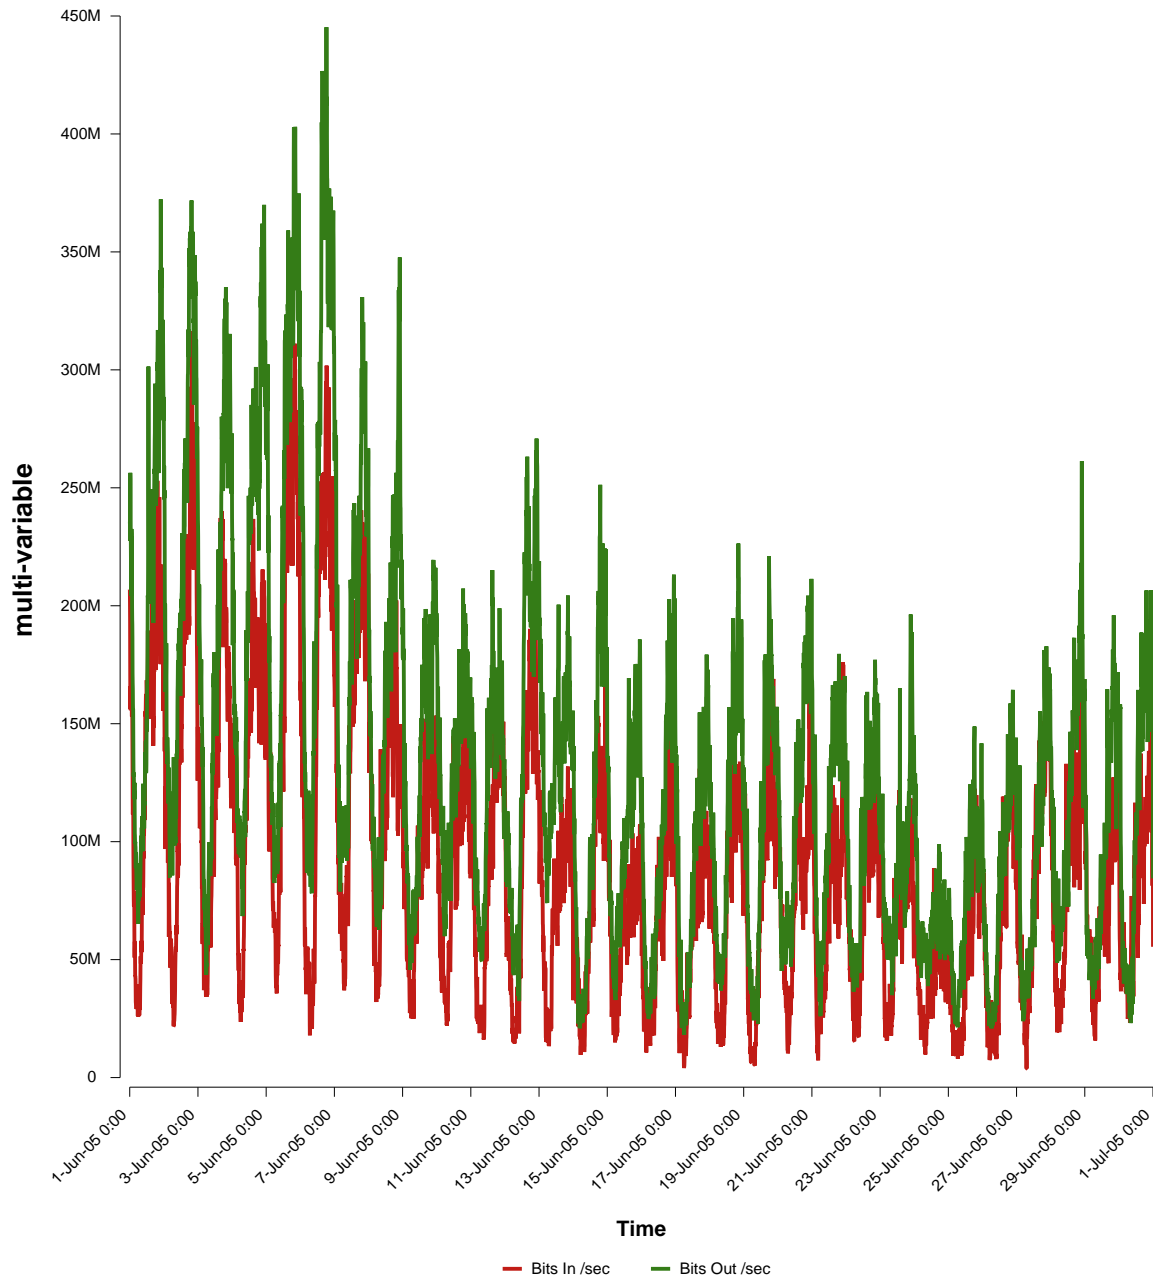

eHealth Trend Report

Divide by Time

SUNET-A-VAXJO-VXU

Auto Range: Last Month
From: 2005/06/01 00:00
To: 2005/06/30 23:59

Created: 2005/07/02 07:30:13