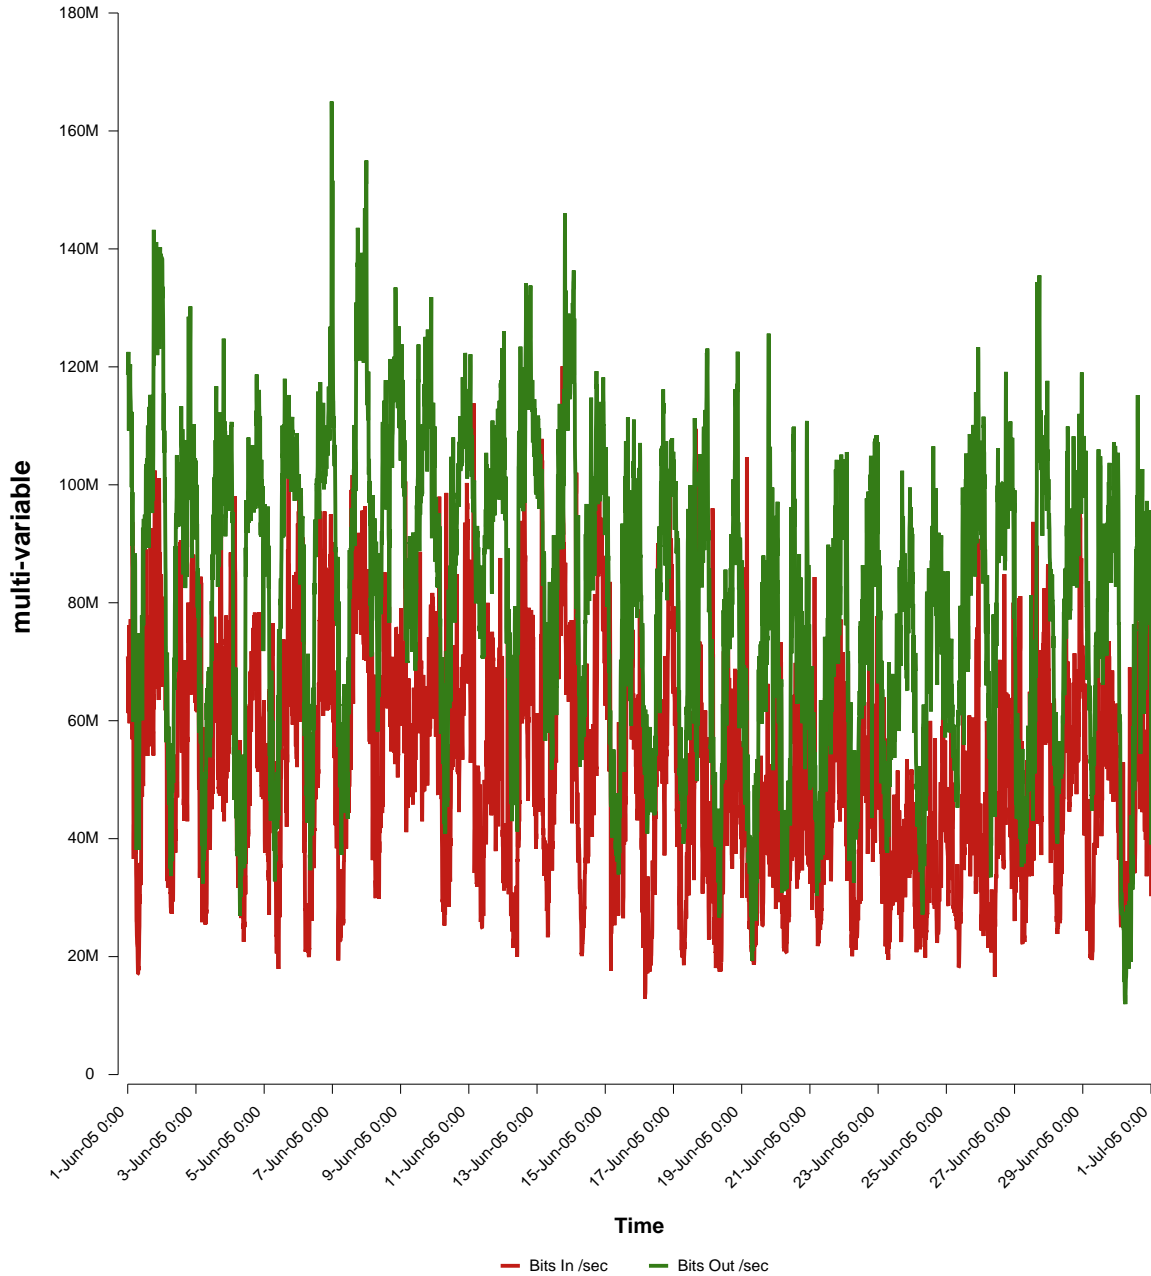

eHealth Trend Report

Divide by Time

SUNET-A-SUNDSVALL-MH

Auto Range: Last Month
From: 2005/06/01 00:00
To: 2005/06/30 23:59

Created: 2005/07/02 06:30:14