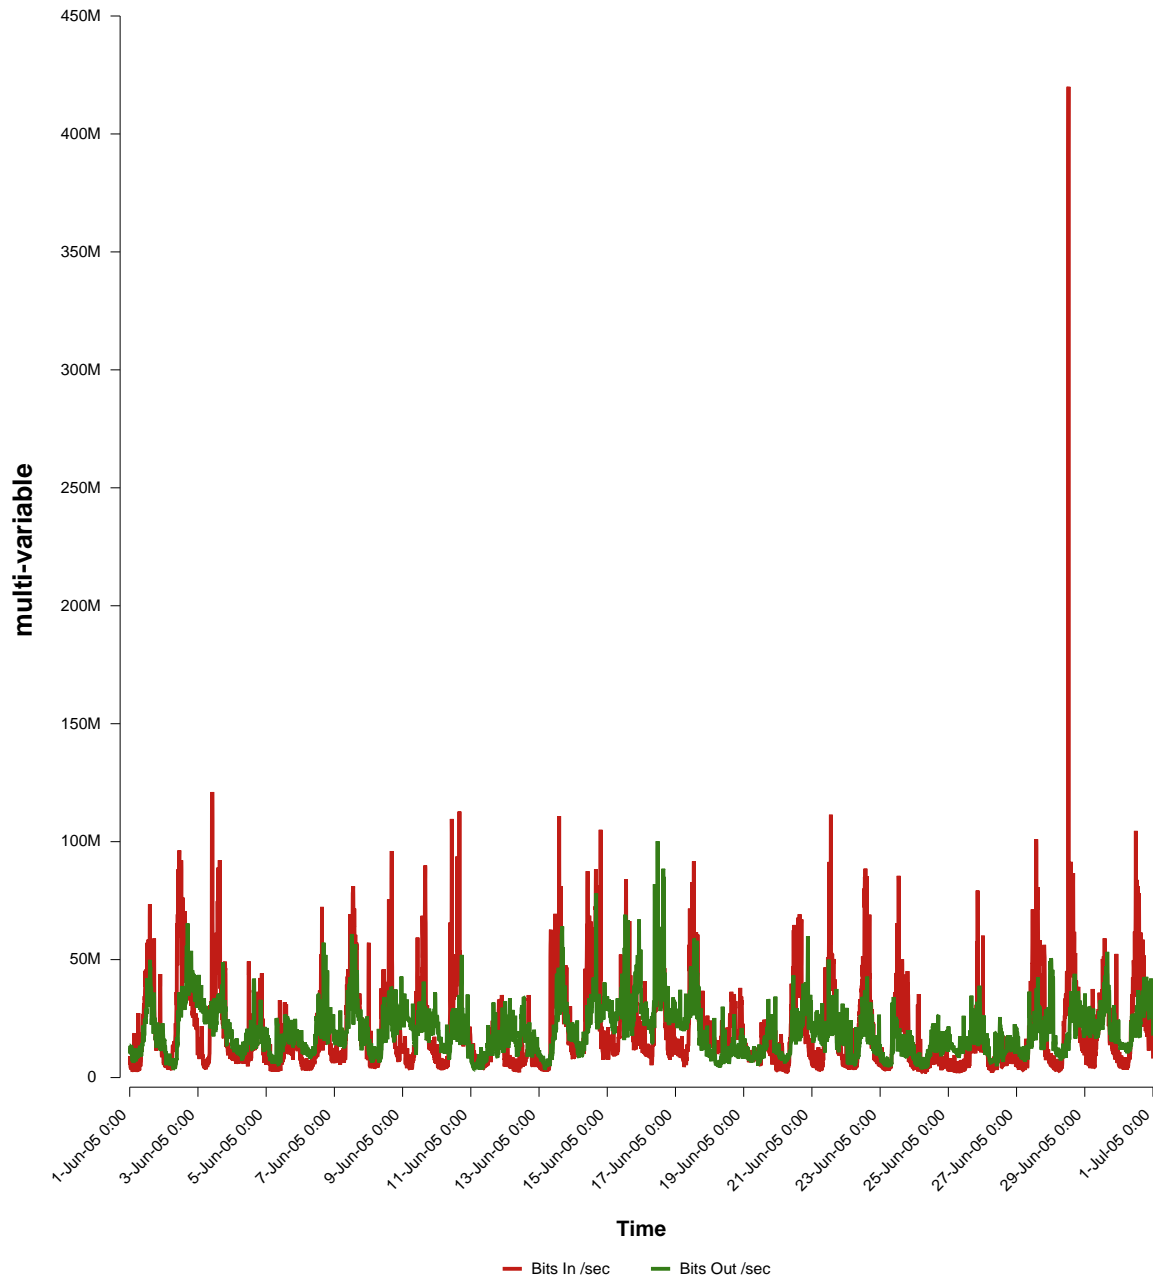

# eHealth Trend Report

Divide by Time

## SUNET-A-STHLM-SU

Auto Range: Last Month  
From: 2005/06/01 00:00  
To: 2005/06/30 23:59

Created: 2005/07/02 06:21:00