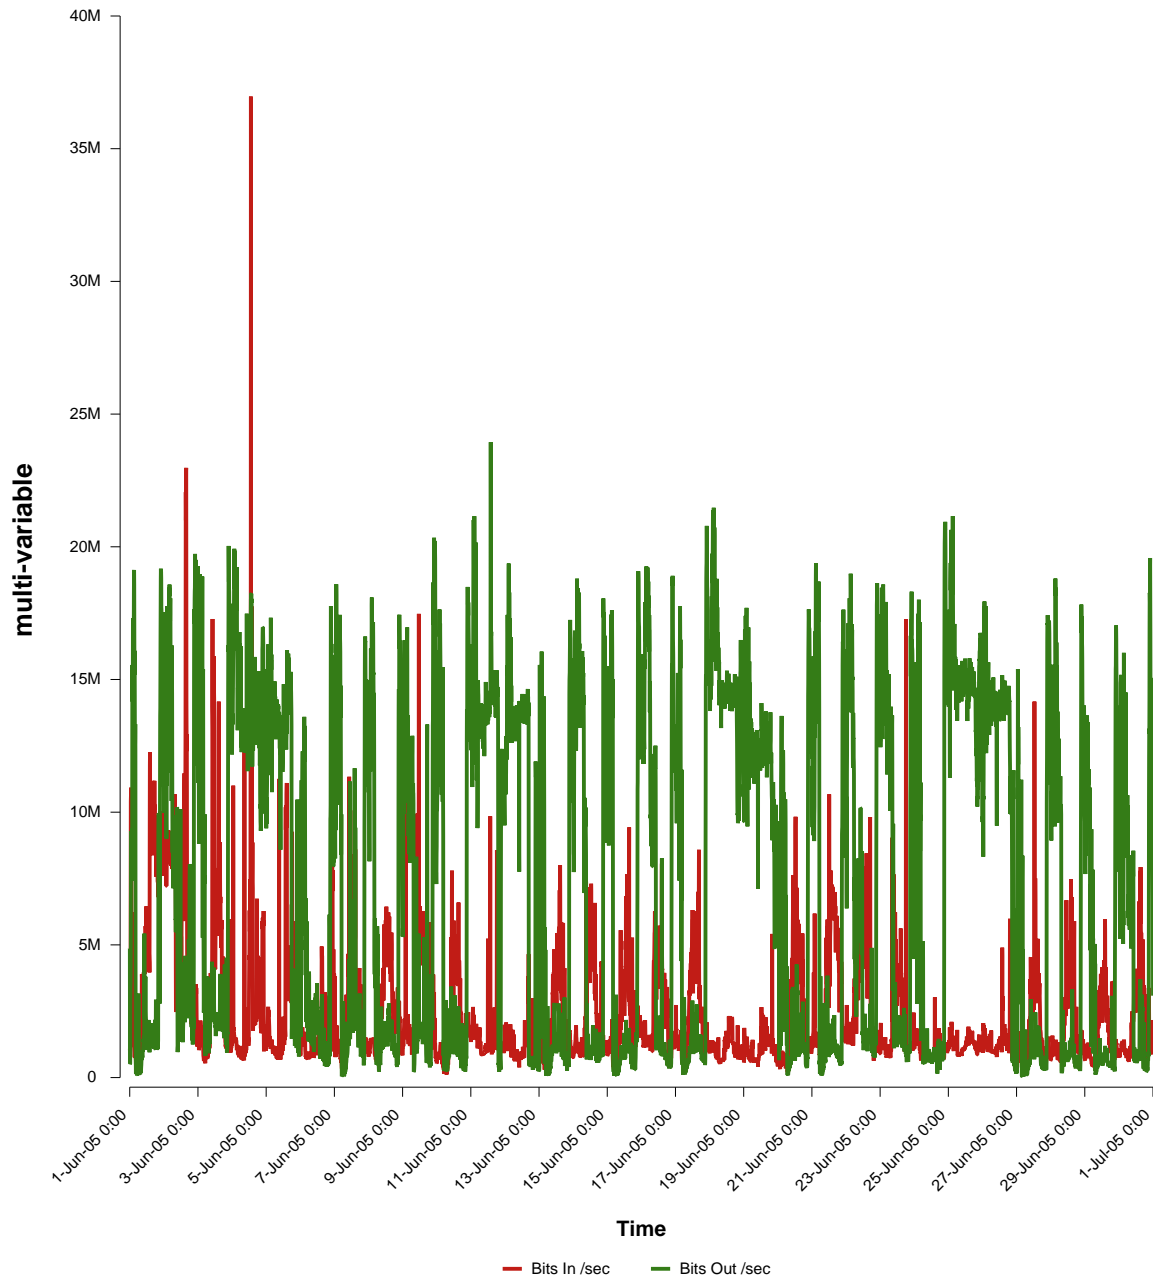

# eHealth Trend Report

Divide by Time

## SUNET-A-STHLM-SH

Auto Range: Last Month  
From: 2005/06/01 00:00  
To: 2005/06/30 23:59

Created: 2005/07/02 06:10:14