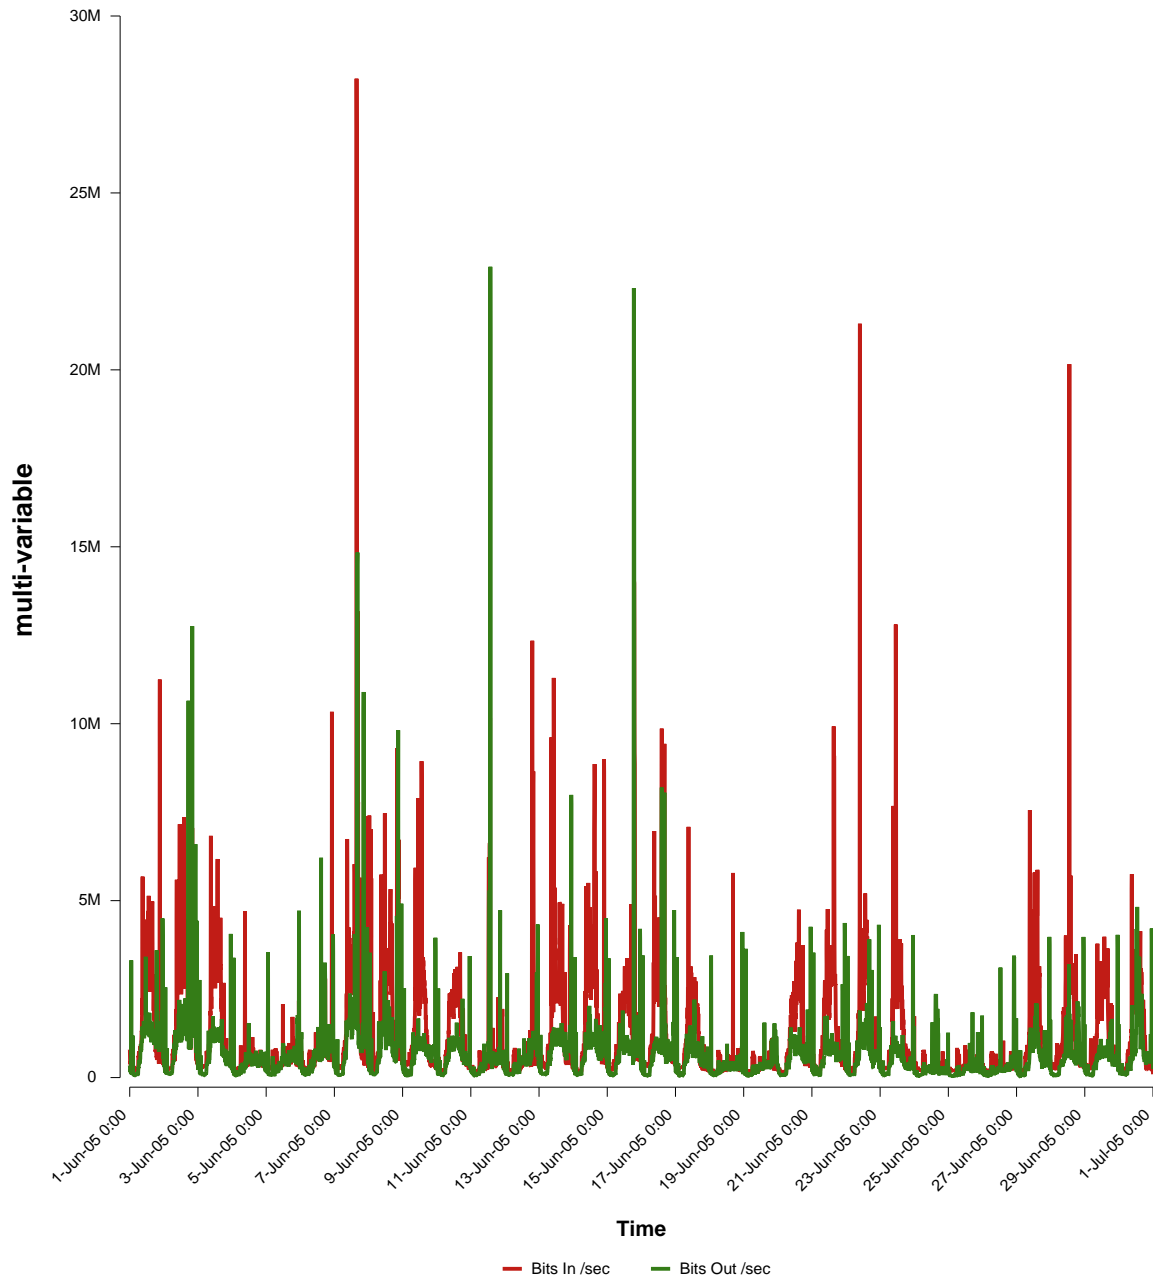

eHealth Trend Report

Divide by Time

SUNET-A-STHLM-LHS

Auto Range: Last Month
From: 2005/06/01 00:00
To: 2005/06/30 23:59

Created: 2005/07/02 06:02:07