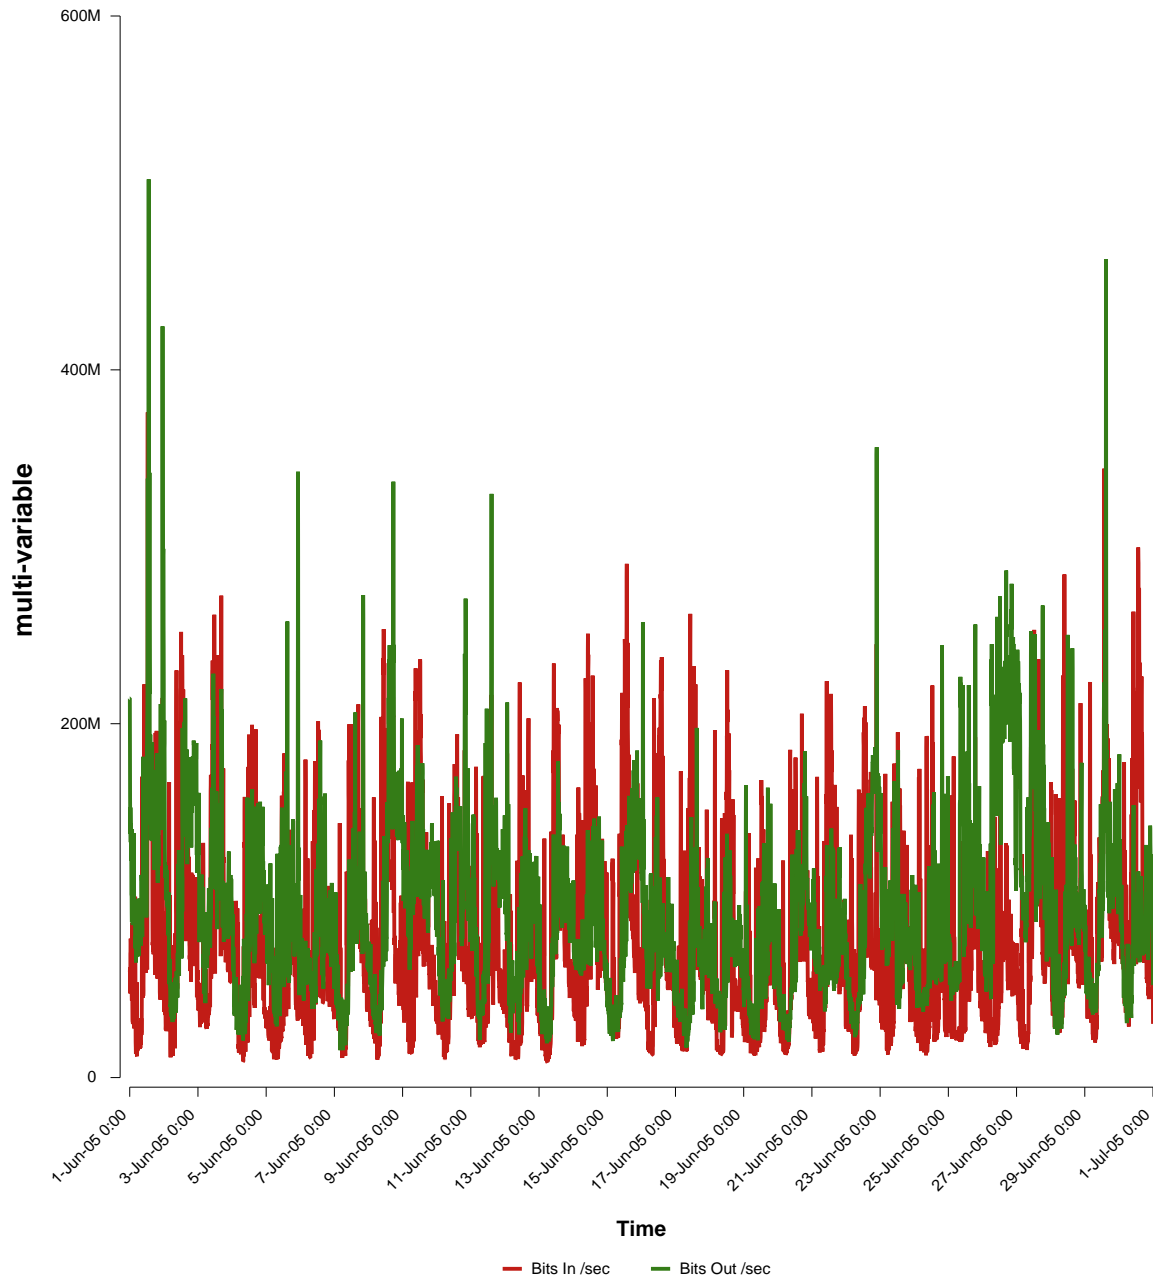

eHealth Trend Report

Divide by Time

SUNET-A-STHLM-KTH

Auto Range: Last Month
From: 2005/06/01 00:00
To: 2005/06/30 23:59

Created: 2005/07/02 05:50:14