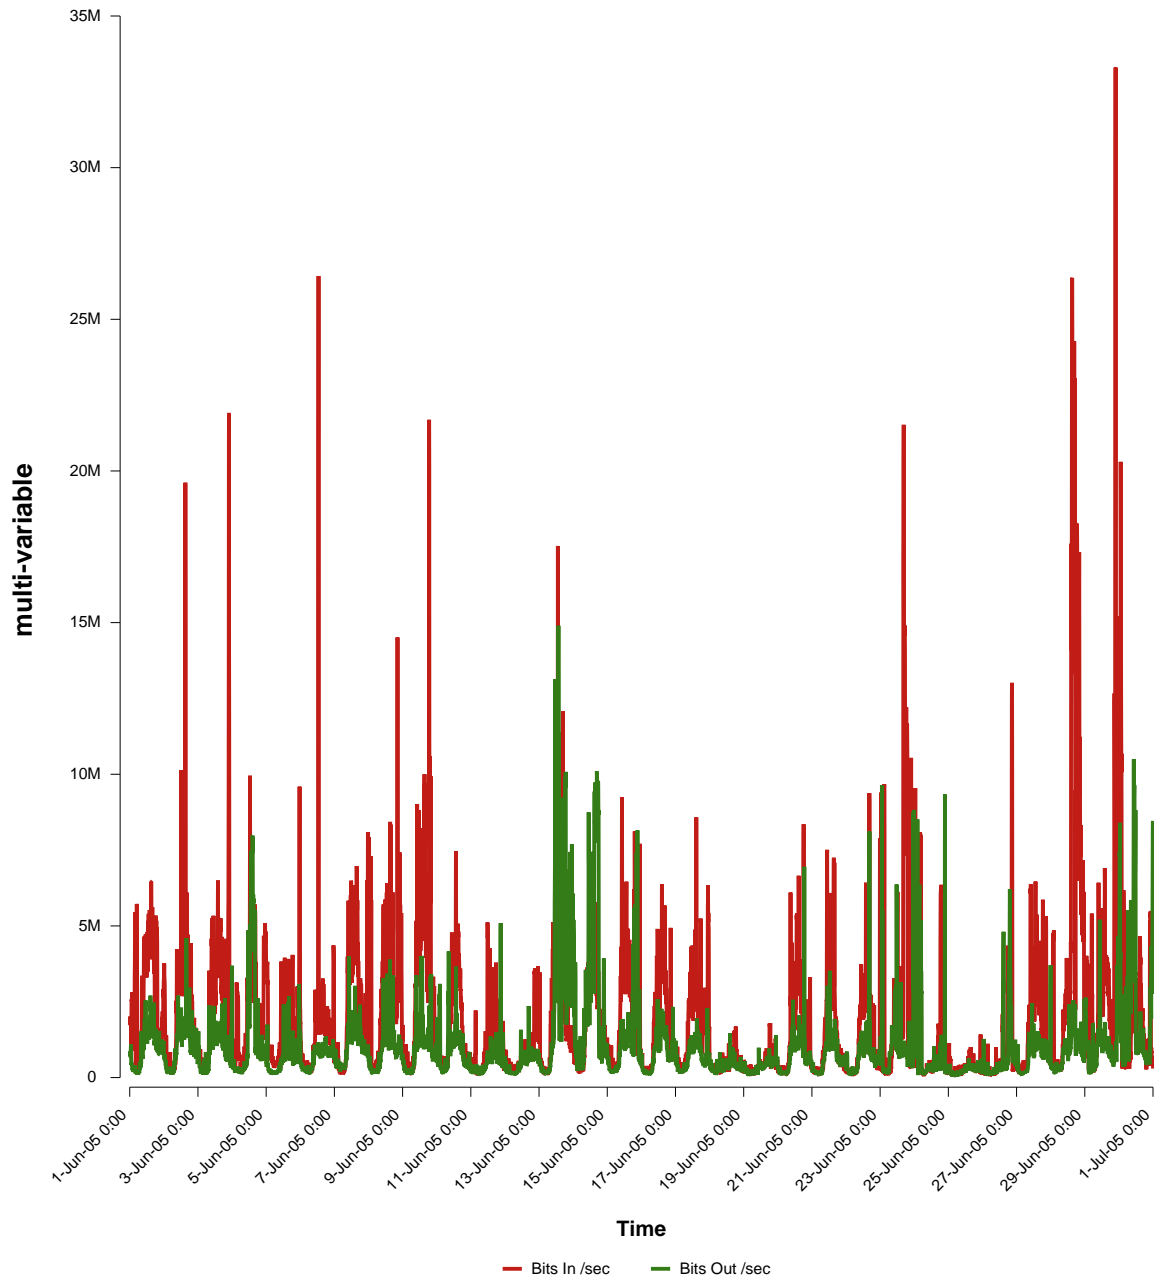

eHealth Trend Report

Divide by Time

SUNET-A-STHLM-HHS

Auto Range: Last Month
From: 2005/06/01 00:00
To: 2005/06/30 23:59

Created: 2005/07/02 05:30:14