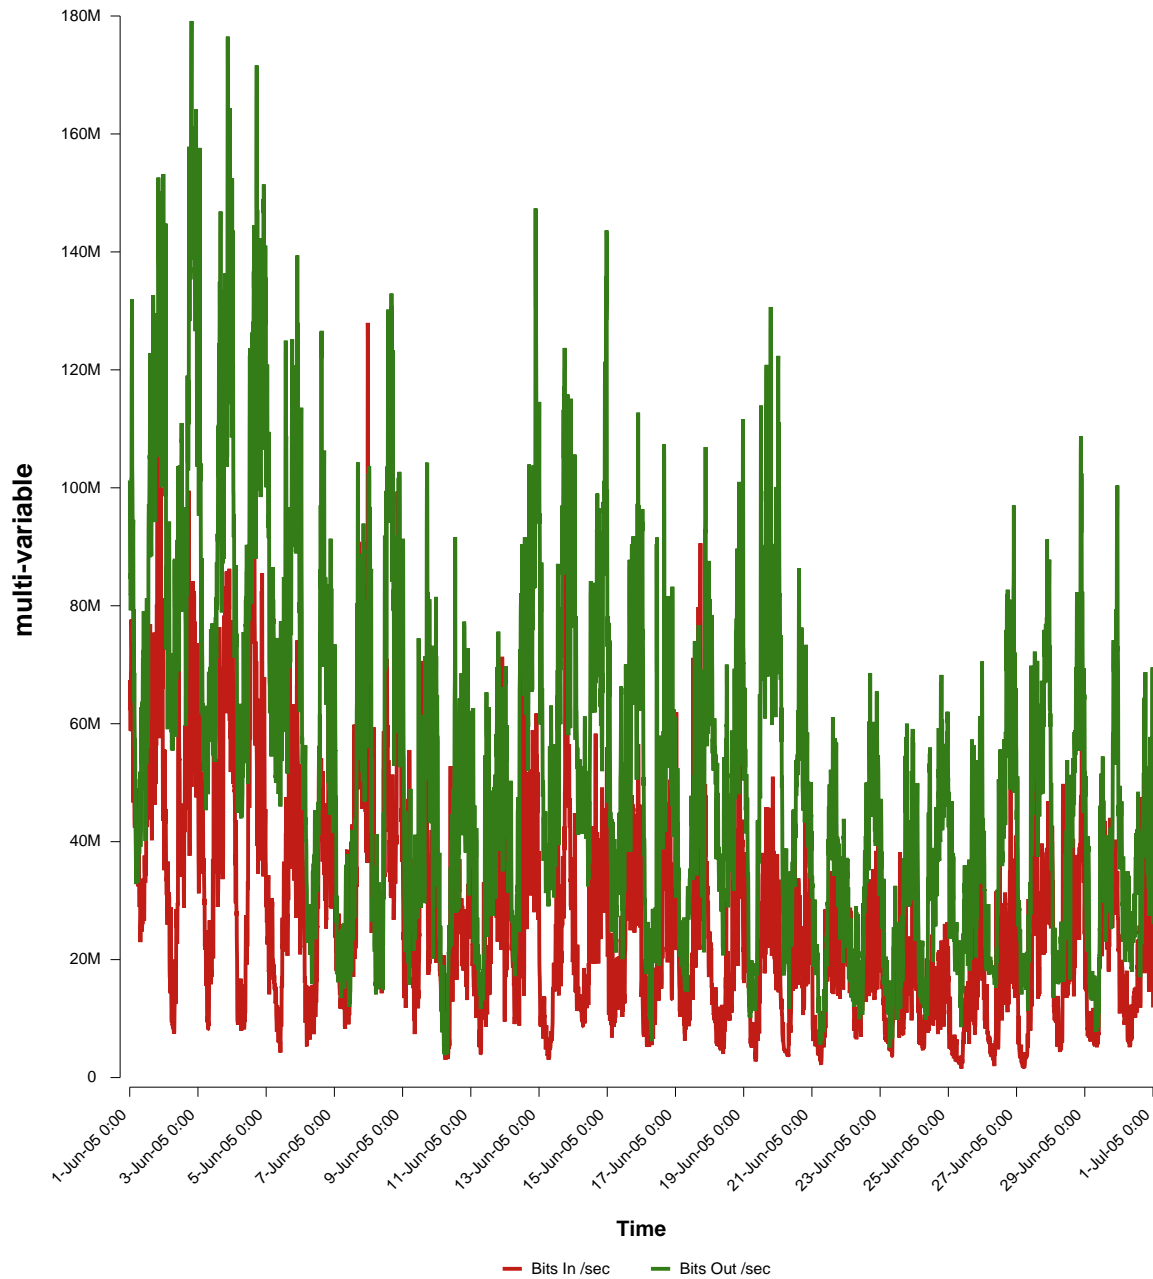

eHealth Trend Report

Divide by Time

SUNET-A-SKOVDE-HIS

Auto Range: Last Month
From: 2005/06/01 00:00
To: 2005/06/30 23:59

Created: 2005/07/02 05:21:06