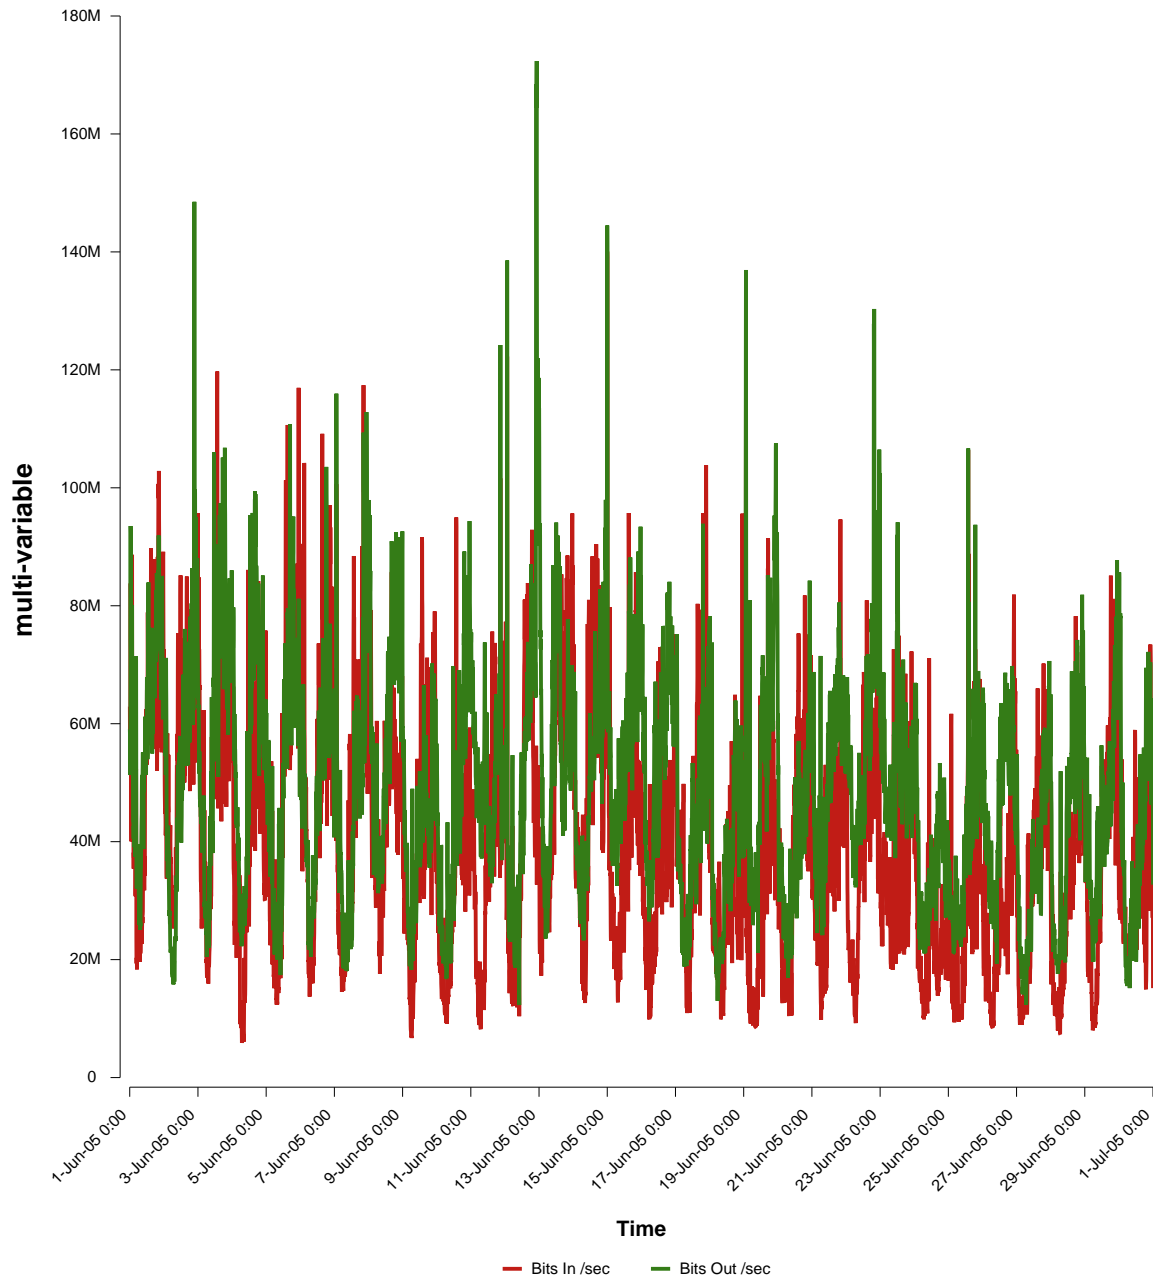

eHealth Trend Report

Divide by Time

SUNET-A-RONNEBY-BTH

Auto Range: Last Month
From: 2005/06/01 00:00
To: 2005/06/30 23:59

Created: 2005/07/02 05:10:13