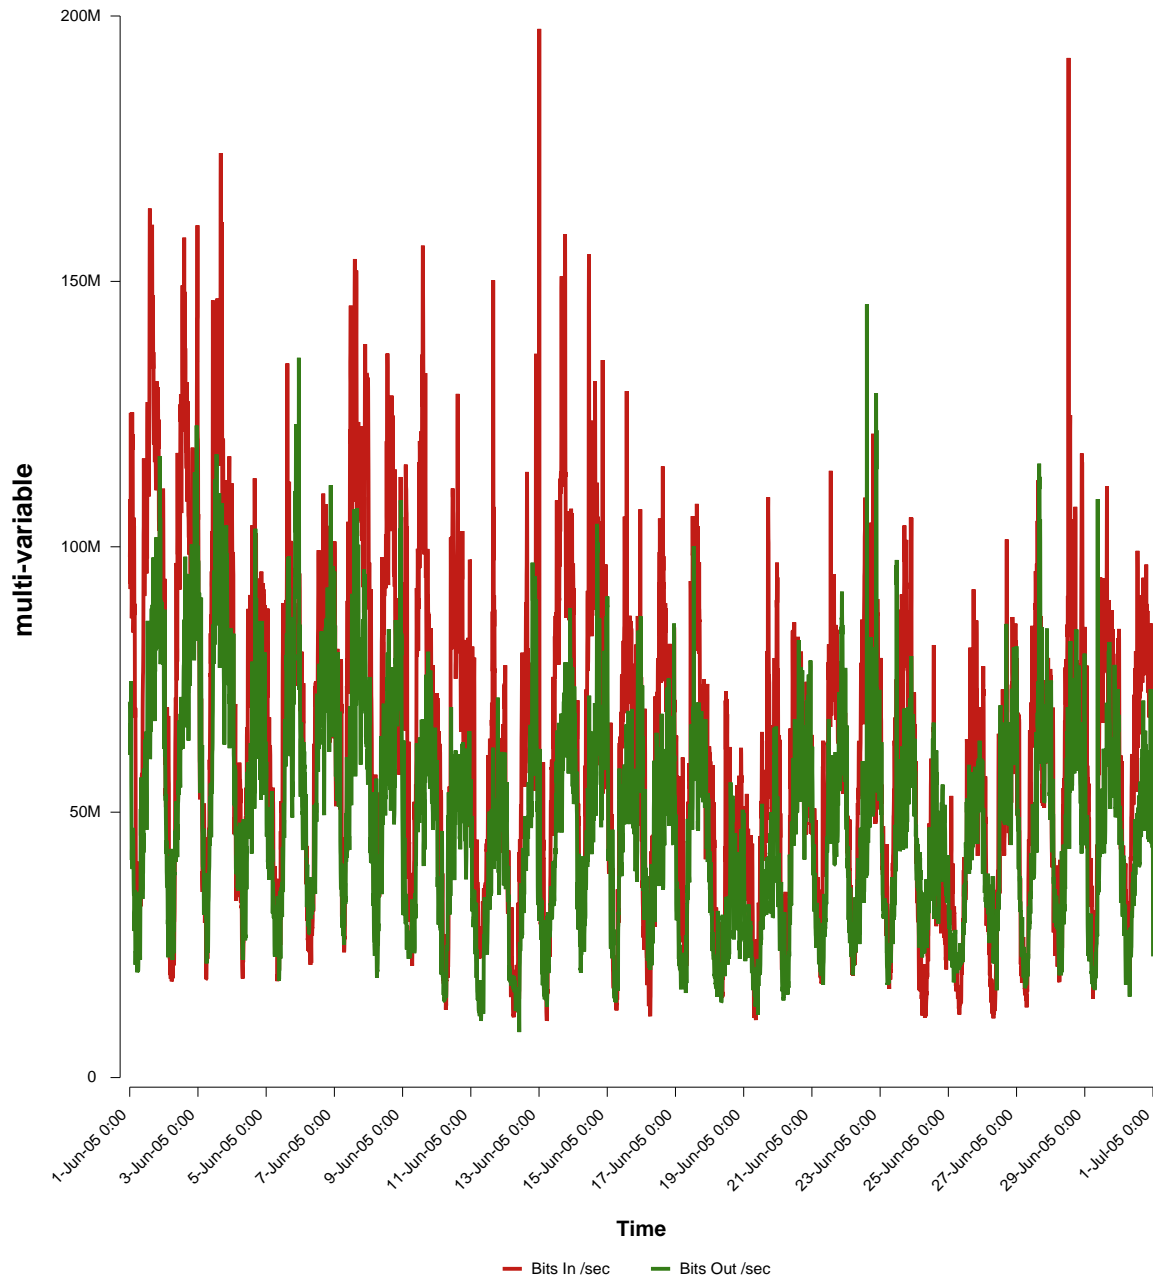

# eHealth Trend Report

Divide by Time

## SUNET-A-LUND-LU

Auto Range: Last Month  
From: 2005/06/01 00:00  
To: 2005/06/30 23:59

Created: 2005/07/02 04:50:13