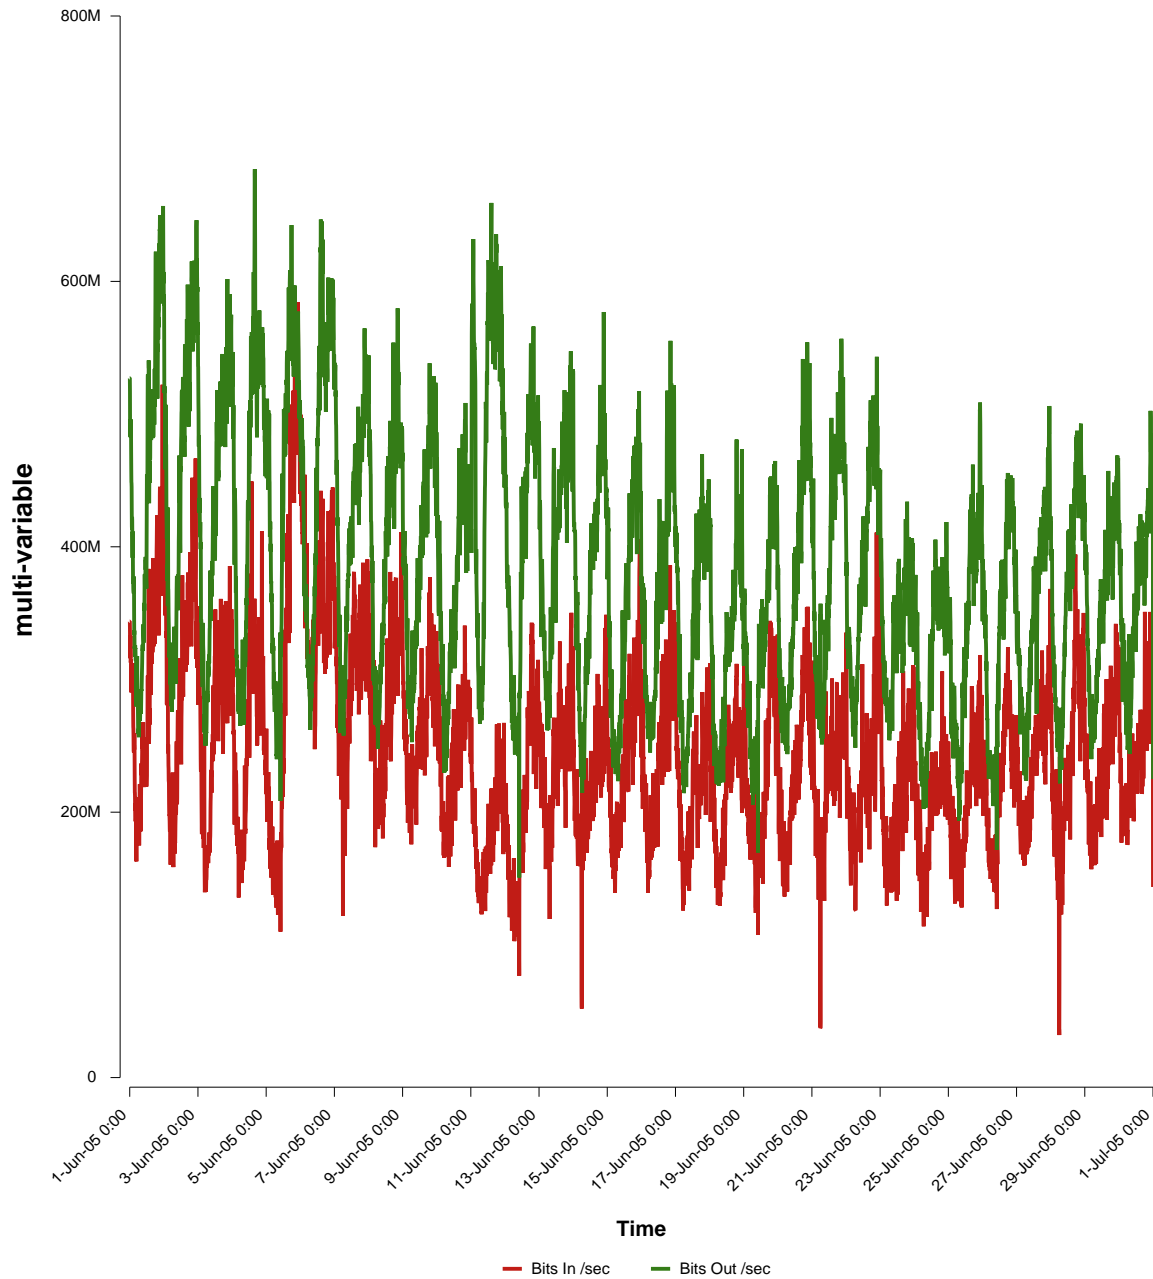

eHealth Trend Report

Divide by Time

SUNET-A-LULEA-LTU

Auto Range: Last Month
From: 2005/06/01 00:00
To: 2005/06/30 23:59

Created: 2005/07/02 04:45:14