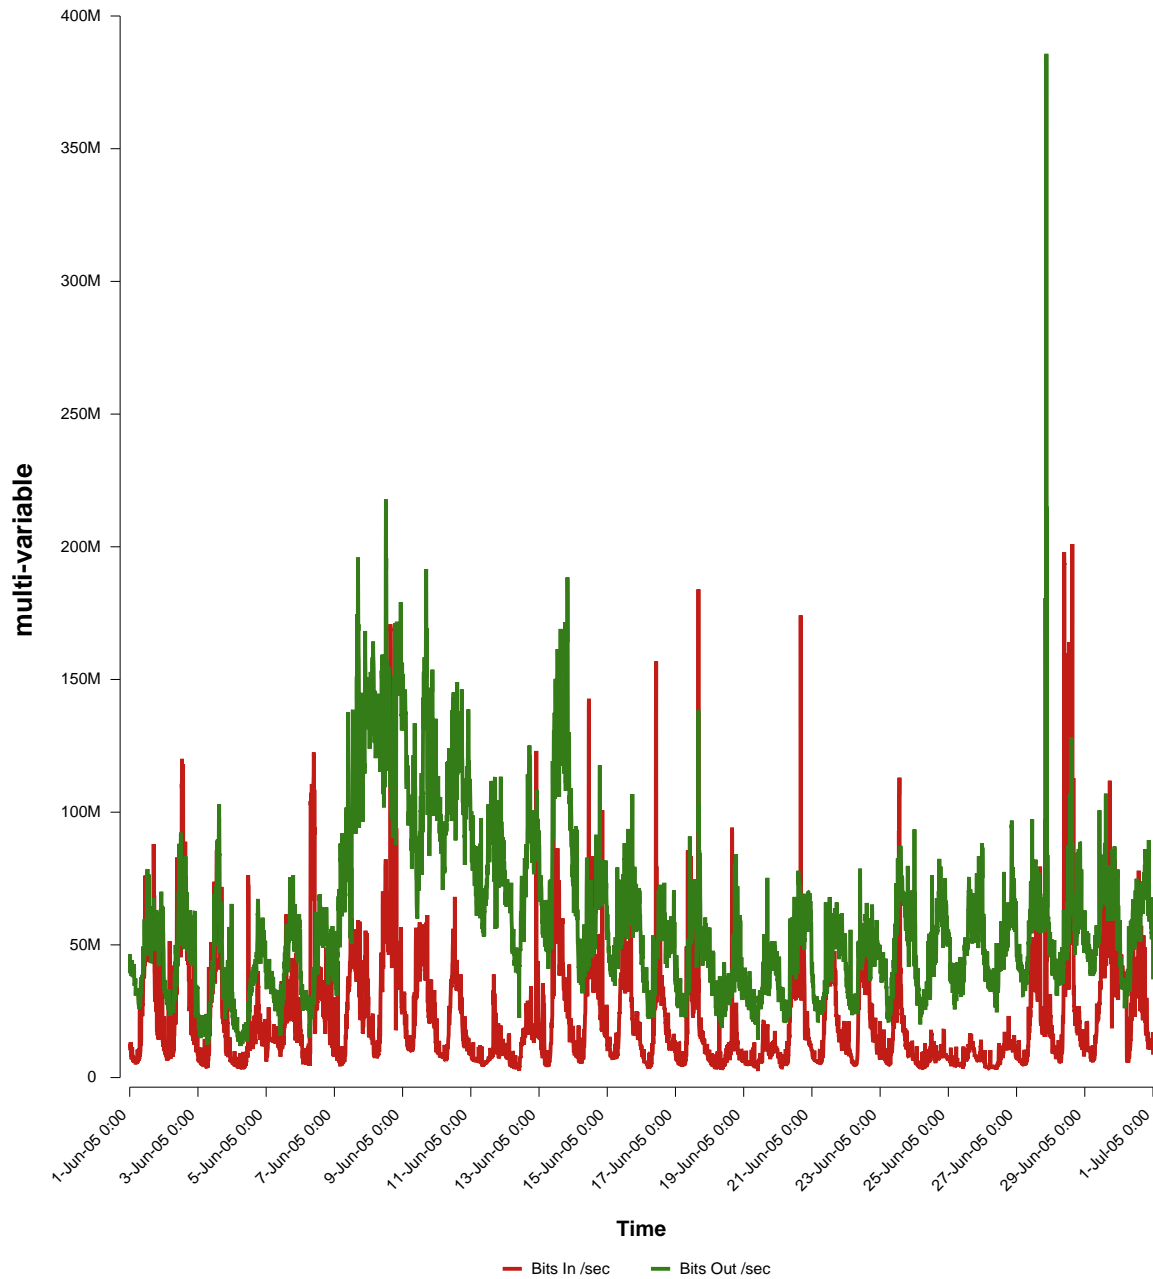

eHealth Trend Report

Divide by Time

SUNET-A-LINKOPING-LIU

Auto Range: Last Month
From: 2005/06/01 00:00
To: 2005/06/30 23:59

Created: 2005/07/02 04:30:15